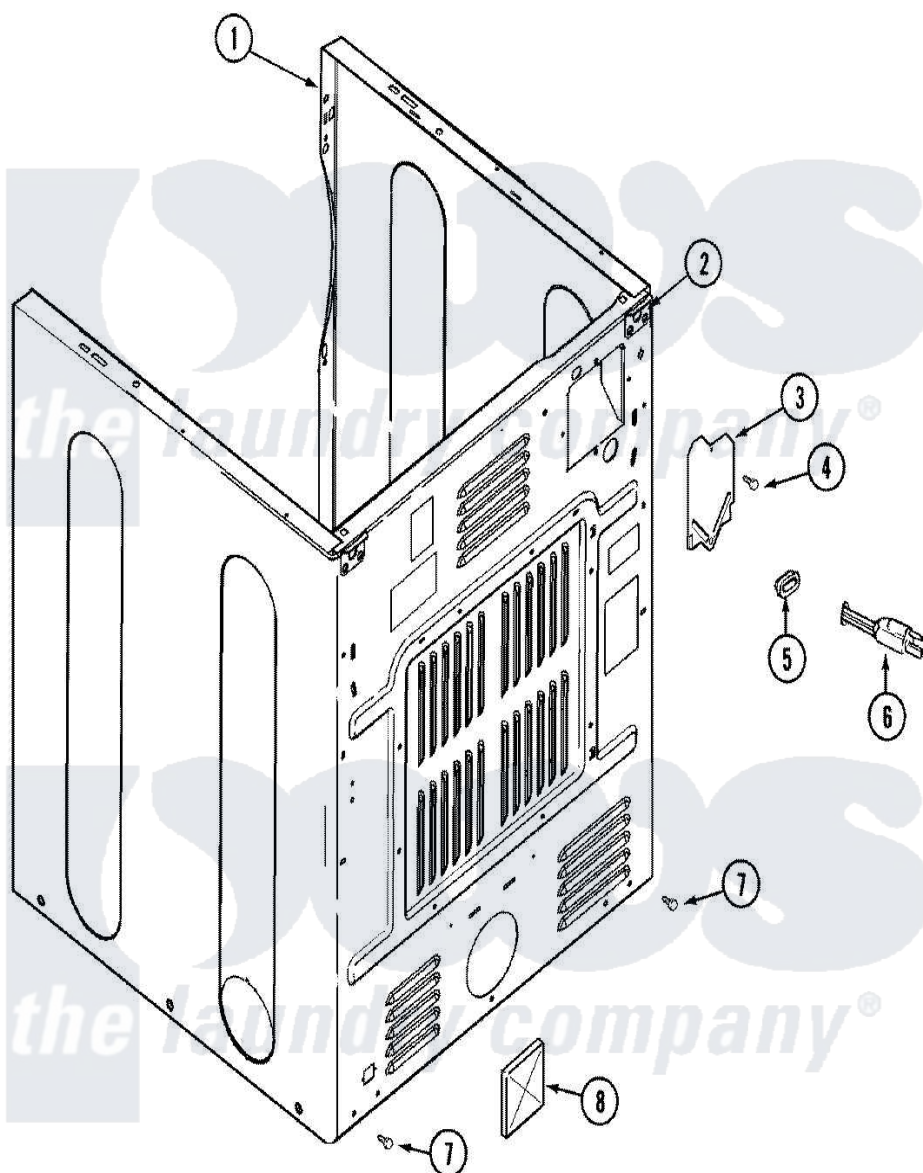

Maytag MDG9206AWA 02 - CABINET-REAR

Maytag Residential Maytag MDG9206AWA Dryer Parts Parts Diagram 02 - CABINET-REAR
 Click on the part number to view part

Item	Original Part Number	Replaced By	Status	Part Description
1	33001898	33002373		Cabinet
2	33001827		Not Available	BRACKET, CABINET HINGE
3	33001795			Cover, Terminal Block
4	22001995			Screw Note: Screw, Tumbler Front And Shroud
5	211881			Grommet, Cord Part Not Used-Gas Models Only
6	33001246		Not Available	CORD, POWER
7	22001995			Screw Note: Screw, Tumbler Front And Shroud