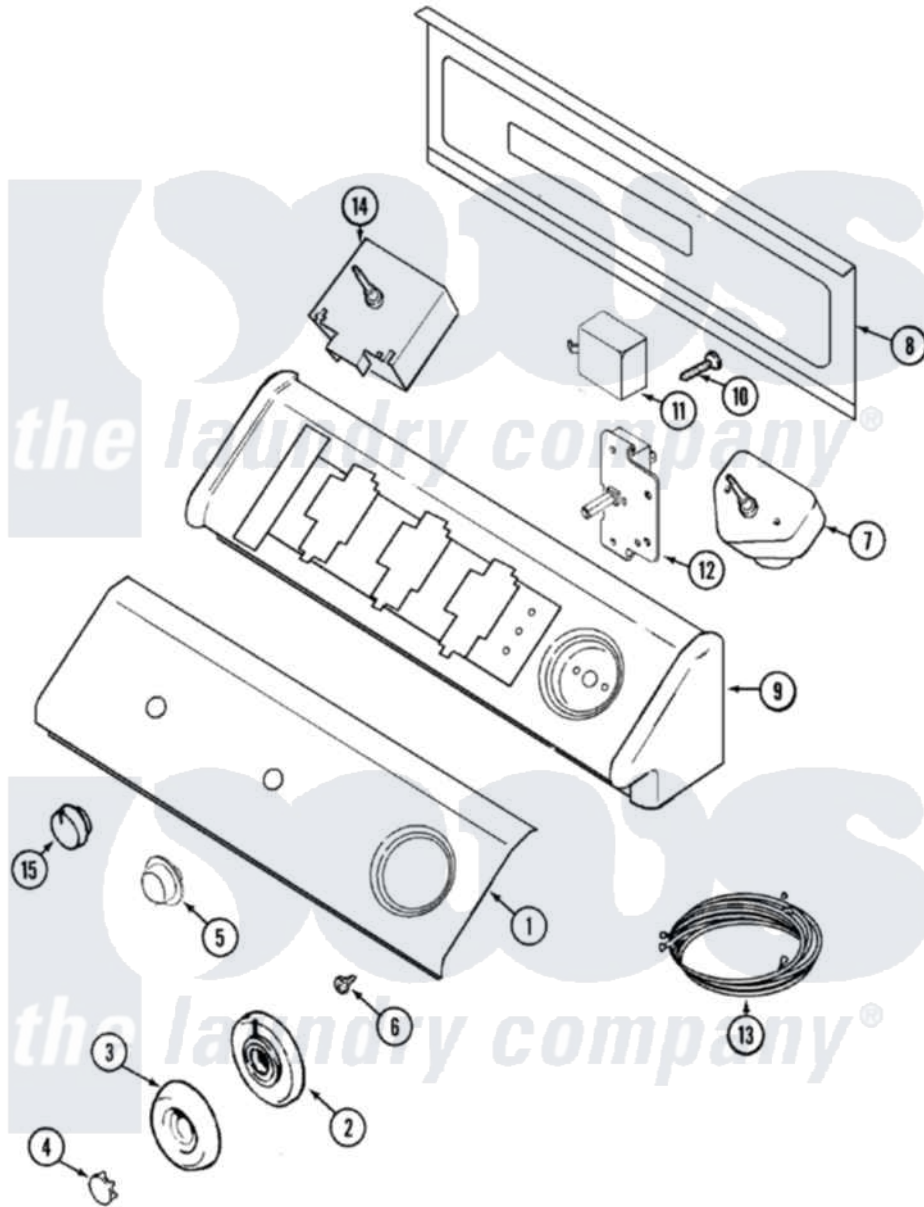

# Maytag MDG9206AWA 03 - CONTROL PANEL

Maytag [Residential Maytag MDG9206AWA Dryer Parts](#) Parts Diagram 03 - CONTROL PANEL  
 Click on the part number to view part

Item	Original Part Number	Replaced By	Status	Part Description
1	33001919		Not Available	PANEL, CONTROL (ALM)
"	Y22002339	<a href="#">8534058</a>		Screw
2	33001622	<a href="#">33002346</a>		Skirt, Timer Dial
3	<a href="#">22001659</a>			Timer Knob - Grey
4	<a href="#">22001665</a>			Insert, Timer Knob
5	33001620	<a href="#">33002435</a>		Button, Push-To-Start
6	33001690	<a href="#">90767</a>		Screw, 8A X 3/8 HeX Washer Head Tapping
7	<a href="#">33001624</a>			Timer
8	216423	<a href="#">3370225</a>		Screw
"	33001806		Not Available	BACK, CONSOLE PANEL
9	22002286	<a href="#">22004094</a>		Facia, Export Mav7750
10	216423	<a href="#">3370225</a>		Screw
11	<a href="#">33001623</a>			Buzzer, Non-Adjustable
12	33001862	<a href="#">33001618</a>		Switch- PU
13	<a href="#">33001923</a>			Wire Harness, Main
14	<a href="#">33001643</a>			Switch, Temperature

15	22001667	<a href="#">22002589</a>	Knob, Selector
16	<a href="#">33002531</a>		Manual, Use And Care
"	33002457	Not Available	MANUAL, USE & CARE