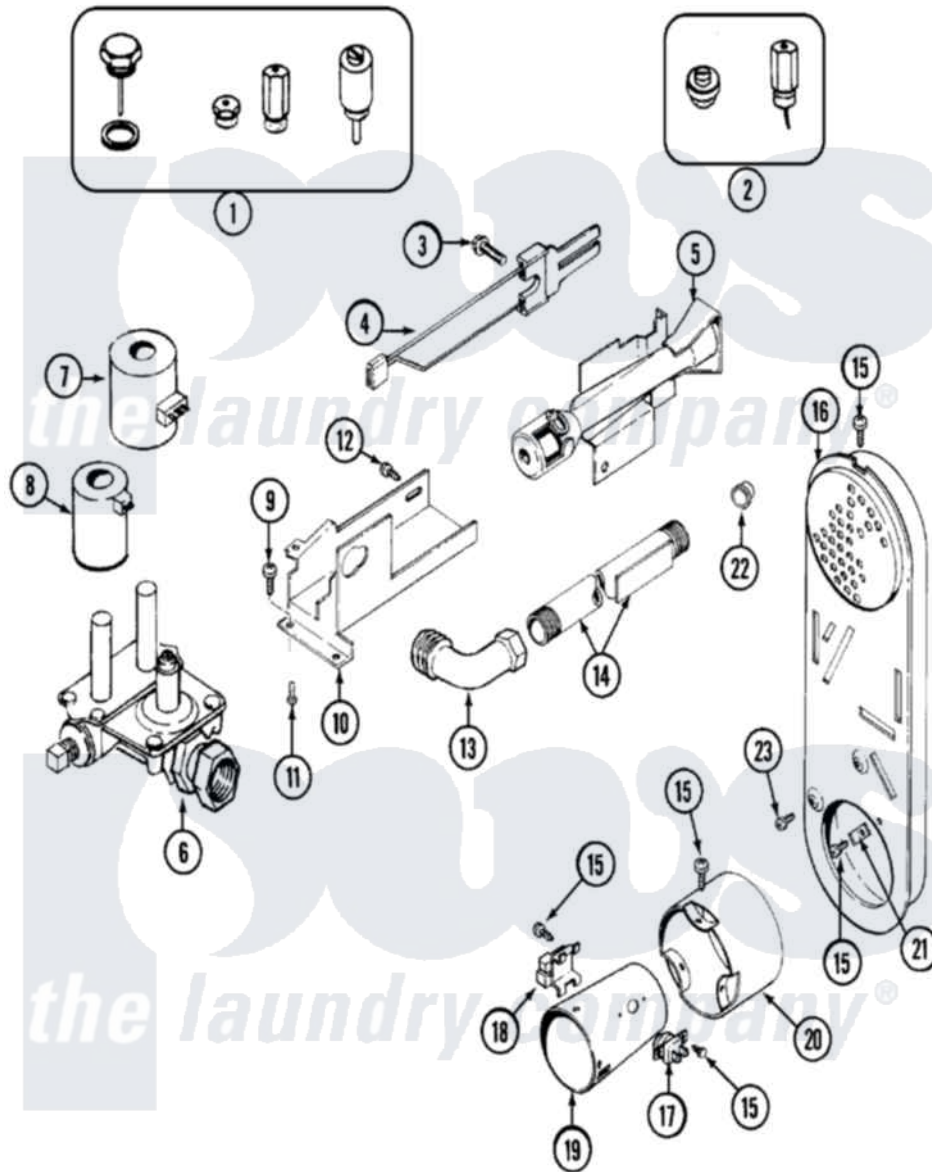

# Maytag MDG9206AWA 05 - GAS VALVE

Maytag [Residential Maytag MDG9206AWA Dryer Parts](#) Parts Diagram 05 - GAS VALVE  
 Click on the part number to view part

Item	Original Part Number	Replaced By	Status	Part Description
1	Y306195	<a href="#">MAL9000AXX</a>		LP Gas Con
2	306204	<a href="#">33002924</a>		Gas Conv K
3	<a href="#">304971</a>			Screw Note: Screw, Igniter
4	304970	<a href="#">4391996</a>		Ignitor
5	33001247	<a href="#">33002793</a>		Burner Assembly
6	<a href="#">306176</a>			Valve, Gas
7	<a href="#">306106</a>			Coil, Holding And Booster--W
8	306105	<a href="#">694540</a>		Coil, 60 Hz
9	<a href="#">Y313561</a>			Screw---NA
10	33001834		Not Available	BRACKET, GAS VALVE---NA
11	314568	<a href="#">Y313559</a>		Screw
"	314082	<a href="#">90767</a>		Screw, 8A X 3/8 HeX Washer Head Tapping
12	Y310632	<a href="#">1163839</a>		Screw
13	33001842	<a href="#">3406051</a>		Elbow Union Assembly
14	<a href="#">33001735</a>			Pipe And Bracket Assembly Series 18 Not Needed Use

15	211294	<a href="#">90767</a>	Vavle Screw, 8A X 3/8 HeX Washer Head Tapping
16	33001810	Not Available	DUCT ASSY., INLET (GAS) NOTE: INLET DUCT ASSEMBLY
17	<a href="#">303395</a>		Thermostat, Hi-Limit
18	Y303377	<a href="#">338906</a>	Radiant, Sensor
19	<a href="#">33001835</a>		Cone Assembly, Combustion
"	22001996	<a href="#">3370225</a>	Screw
20	<a href="#">Y303841</a>		Cone, Extension
21	<a href="#">Y312890</a>		Retainer, Heater Chamber
"	22001996	<a href="#">3370225</a>	Screw
22	<a href="#">33001693</a>		Cap, Gas Pipe
23	22001996	<a href="#">3370225</a>	Screw