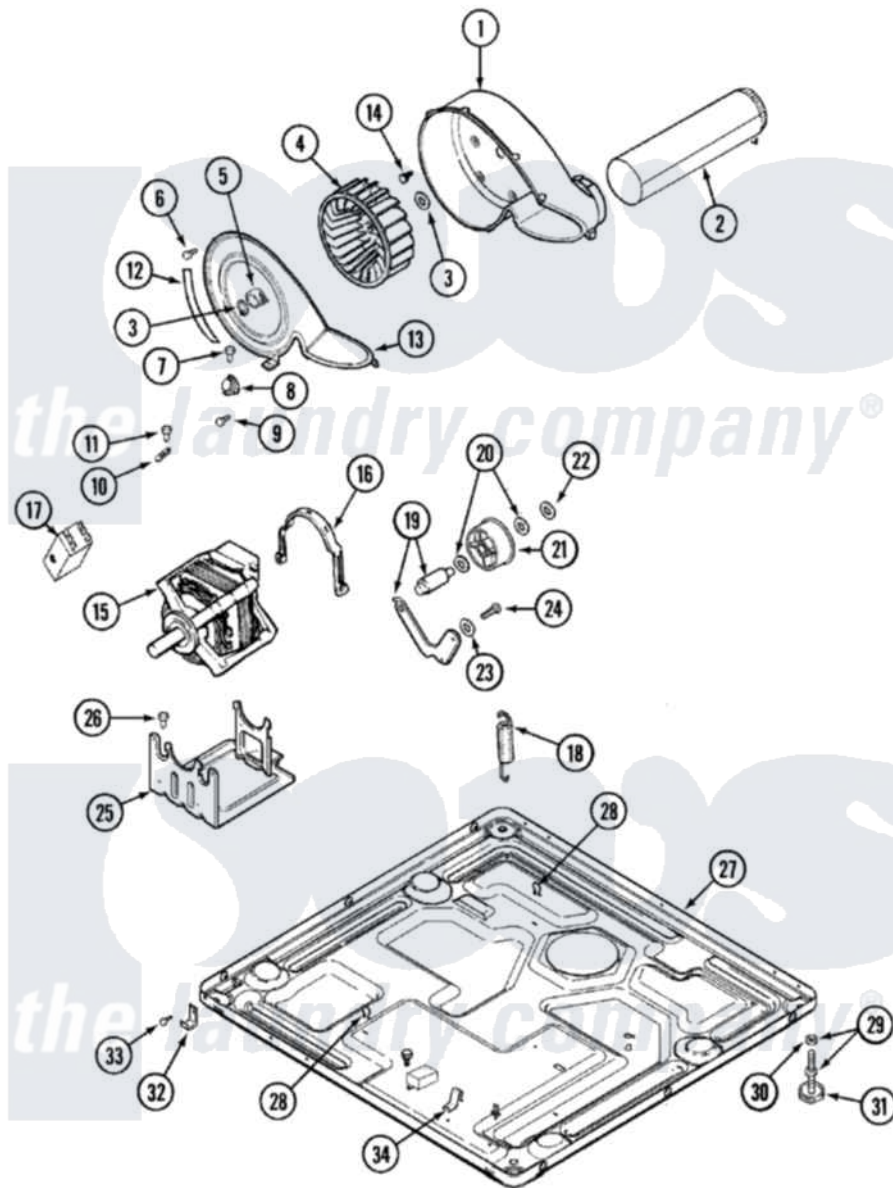

Maytag MDG9206AWA 06 - MOTOR DRIVE

Maytag [Residential Maytag MDG9206AWA Dryer Parts](#) Parts Diagram 06 - MOTOR DRIVE
 Click on the part number to view part

Item	Original Part Number	Replaced By	Status	Part Description
1	33001789			Housing, Blower
2	22001995			Screw Note: Screw, Tumbler Front And Shroud
"	33001800			Duct Assembly, Exhaust
3	410233	9703438		Ring-Retrn
4	33001790			Wheel, Blower
5	312967			Clamp, Blower Housing
6	33001855	33002917		Screw, No.10-16
7	Y313561			Screw---NA
8	307250			Thermostat, Multi-Temp
9	22001996	3370225		Screw
10	33001762			Fuse, Thermal
11	314848	W10116760		Screw
12	33001772		Not Available	SEAL, BLOWER COVER
13	33001873			Cover, Blower Housing---NA
14	314818	1163839		Screw
15	33001853	33002478		Motor

"	33002237	33002478	Motor
"	33002462	33002478	Motor
"	33002478		Motor
16	Y015825		Clip, Motor To Motor Support
17	33001854	33002478	Motor
18	33001754	33002459	Assembly, Spring And Plug
"	33002460	33002459	Assembly, Spring And Plug
"	33002461		Plug For Spring
"	33002157		Grommet
19	33001840	6-3705180	Idler Arm
20	Y312527		Washer, Idler Shaft
21	33001783	6-3700340	BearIng- I
22	312958	354987	Ring, Retaining
23	315772		Sleeve, Idler Arm
24	Y014874		Screw, Idler Arm And Sleeve
25	Y313561		Screw----NA
"	33001752	33002817	Motor Support, Offset
"	33002466	33002817	Motor Support, Offset
26	Y313561		Screw----NA
27	33001845	Not Available	BASE
"	33002465	Not Available	BASE, (LWR)----NA
28	410490		Spring, Retainer Wire Harness
29	Y305086		Adjustable Leg And Nut
30	Y052740	62739	Nut, Lock
31	Y314137		Foot, Rubber
32	22002239		Clip, Front Panel
33	Y310632	1163839	Screw
34	22002244		Clip, Grounding