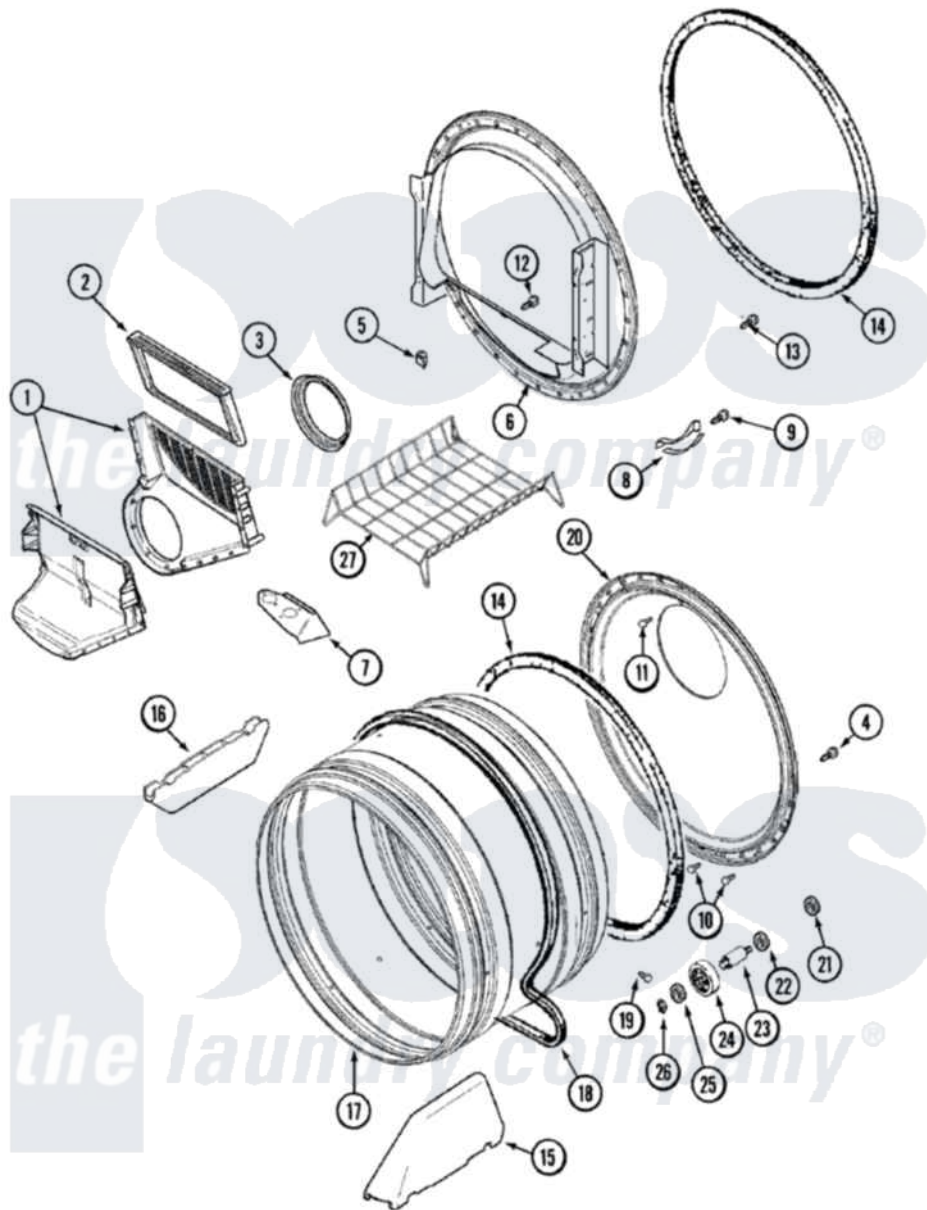

Maytag MDG9206AWA 07 - TUMBLER

Maytag Residential Maytag MDG9206AWA Dryer Parts Parts Diagram 07 - TUMBLER
 Click on the part number to view part

Item	Original Part Number	Replaced By	Status	Part Description
1	33001799			Outlet Duct Assembly Note: Outlet Duct Assembly
2	33001808			Filter, Lint
3	33001758	33002560		Seal, Blower
4	33002190			SCrew, C BraCe, BraCket, Cabinet
5	Y310376			Clip, Door Switch Harness
6	33001802			Front, Tumbler
8	306508			Tumbler Bearing Kit ---W
9	210720			Rivet, Bearing To Tumbler Frnt
10	22001996	3370225		Screw
11	210932			Screw, No.8 X 9/16 Ctsk Note: Screw, Inlet Duct
12	312311	312311MAY		Screw
13	33001855	33002917		Screw, No.10-16
14	33001807			Seal, Tumbler
15	33001756	33002032		Baffle

16	33001755		Baffle
17	33001889		Tumbler
18	33001777	33002535	V-Belt
19	33001788	33002973	Screw, No.9-15 X 1.00 Hx WS
20	33001801		Back, Tumbler
21	33001443		Nut, Hex
22	Y313347	312535	Washer, Vault Mounting Brk.
23	Y312948	6-3129480	Shaft- Tumbler
24	Y303373	12001541	Drum Roller/Washer Assembly--W
25	312535		Washer, Vault Mounting Brk.
26	410233	9703438	Ring-Retrn
27	33001917	33001917A	Rack- Dryi