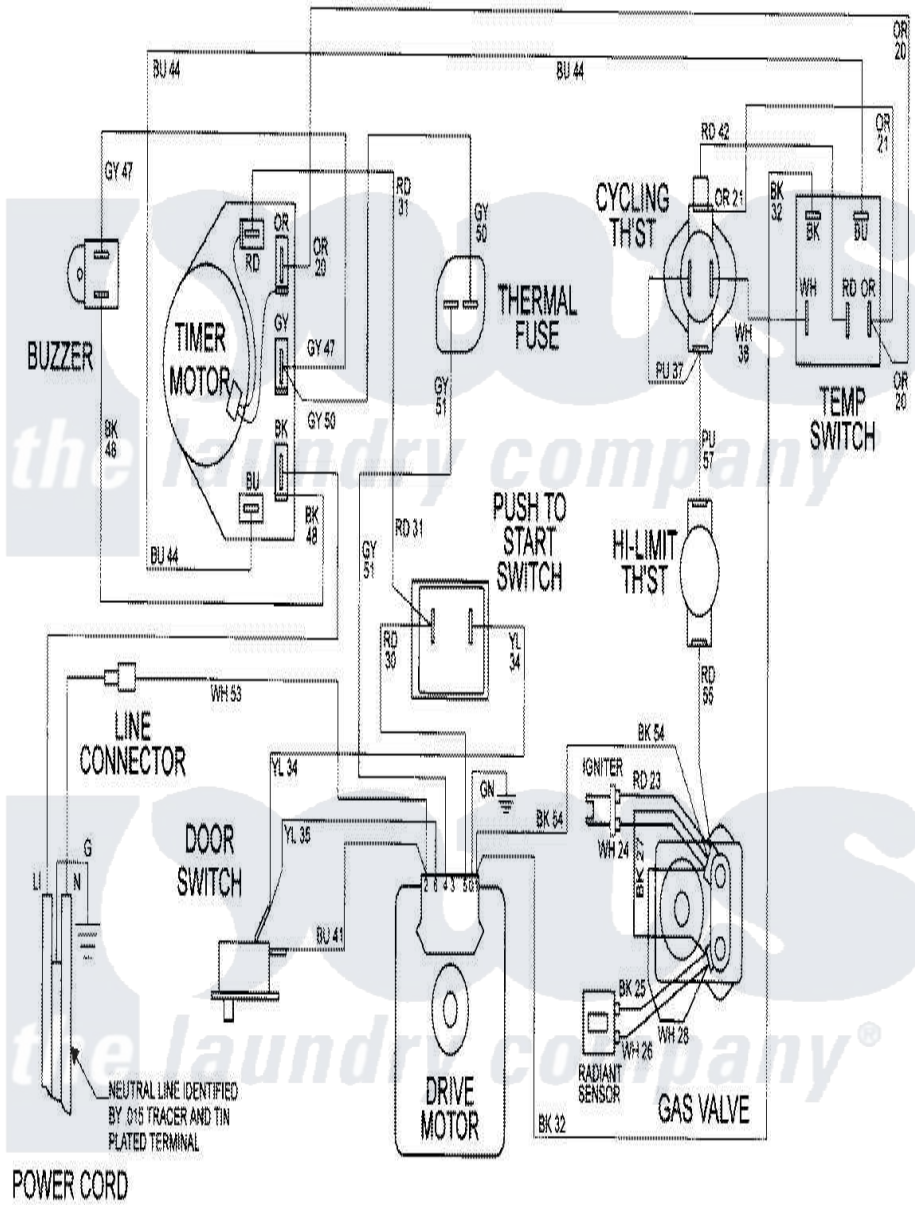

Maytag MDG9206AWA 08 - WIRING INFORMATION

Maytag [Residential Maytag MDG9206AWA Dryer Parts](#) Parts Diagram 08 - WIRING INFORMATION
 Click on the part number to view part

Item	Original Part Number	Replaced By	Status	Part Description
NI	15002304		Not Available	WIRING INFORMATION