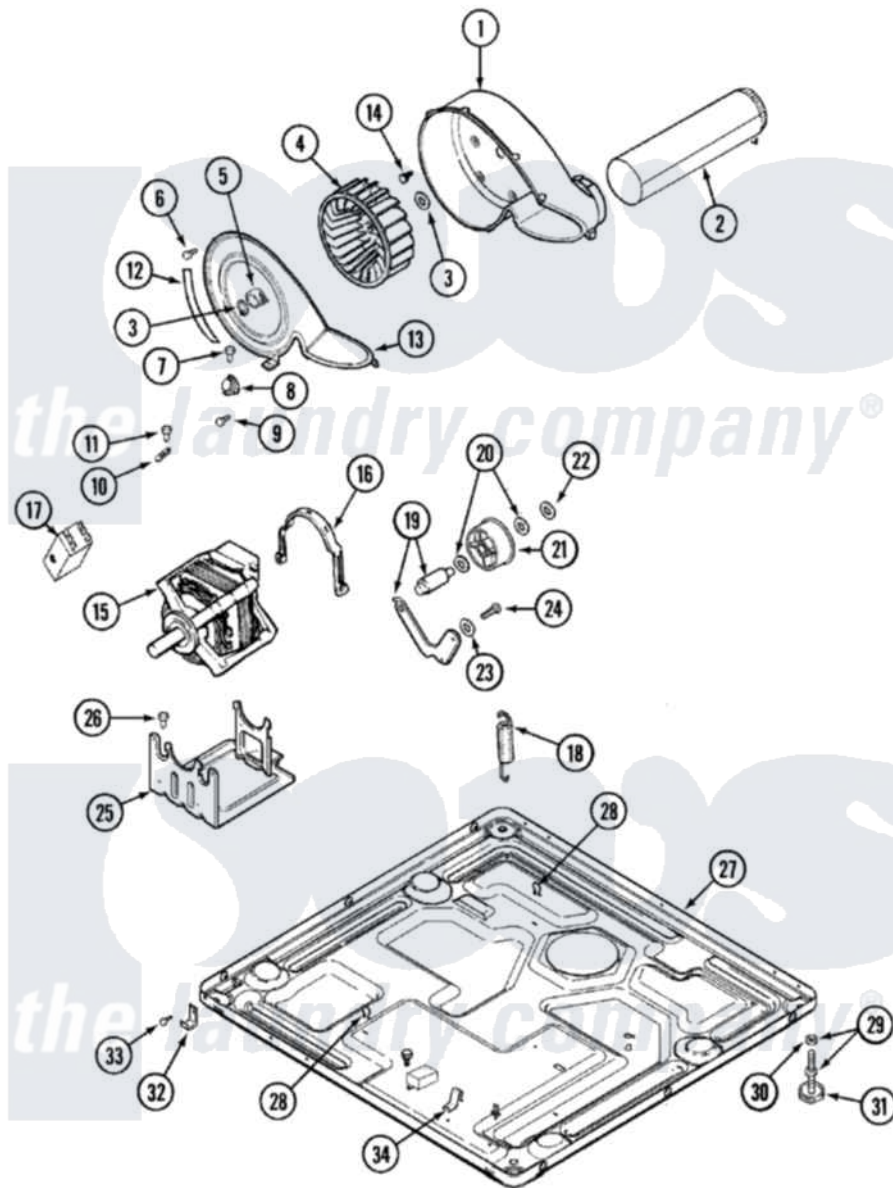

# Maytag MDG9206AWW 06 - MOTOR DRIVE

Maytag [Residential Maytag MDG9206AWW Dryer Parts](#) Parts Diagram 06 - MOTOR DRIVE  
 Click on the part number to view part

Item	Original Part Number	Replaced By	Status	Part Description
1	<a href="#">33001789</a>			Housing, Blower
2	<a href="#">22001995</a>			Screw Note: Screw, Tumbler Front And Shroud
"	<a href="#">33001800</a>			Duct Assembly, Exhaust
3	410233	<a href="#">9703438</a>		Ring-Retrn
4	<a href="#">33001790</a>			Wheel, Blower
5	<a href="#">312967</a>			Clamp, Blower Housing
6	33001855	<a href="#">33002917</a>		Screw, No.10-16
7	<a href="#">Y313561</a>			Screw---NA
8	<a href="#">307250</a>			Thermostat, Multi-Temp
9	22001996	<a href="#">3370225</a>		Screw
10	<a href="#">33001762</a>			Fuse, Thermal
11	314848	<a href="#">W10116760</a>		Screw
12	33001772		Not Available	SEAL, BLOWER COVER
13	<a href="#">33001873</a>			Cover, Blower Housing---NA
14	314818	<a href="#">1163839</a>		Screw
15	33001853	<a href="#">33002478</a>		Motor