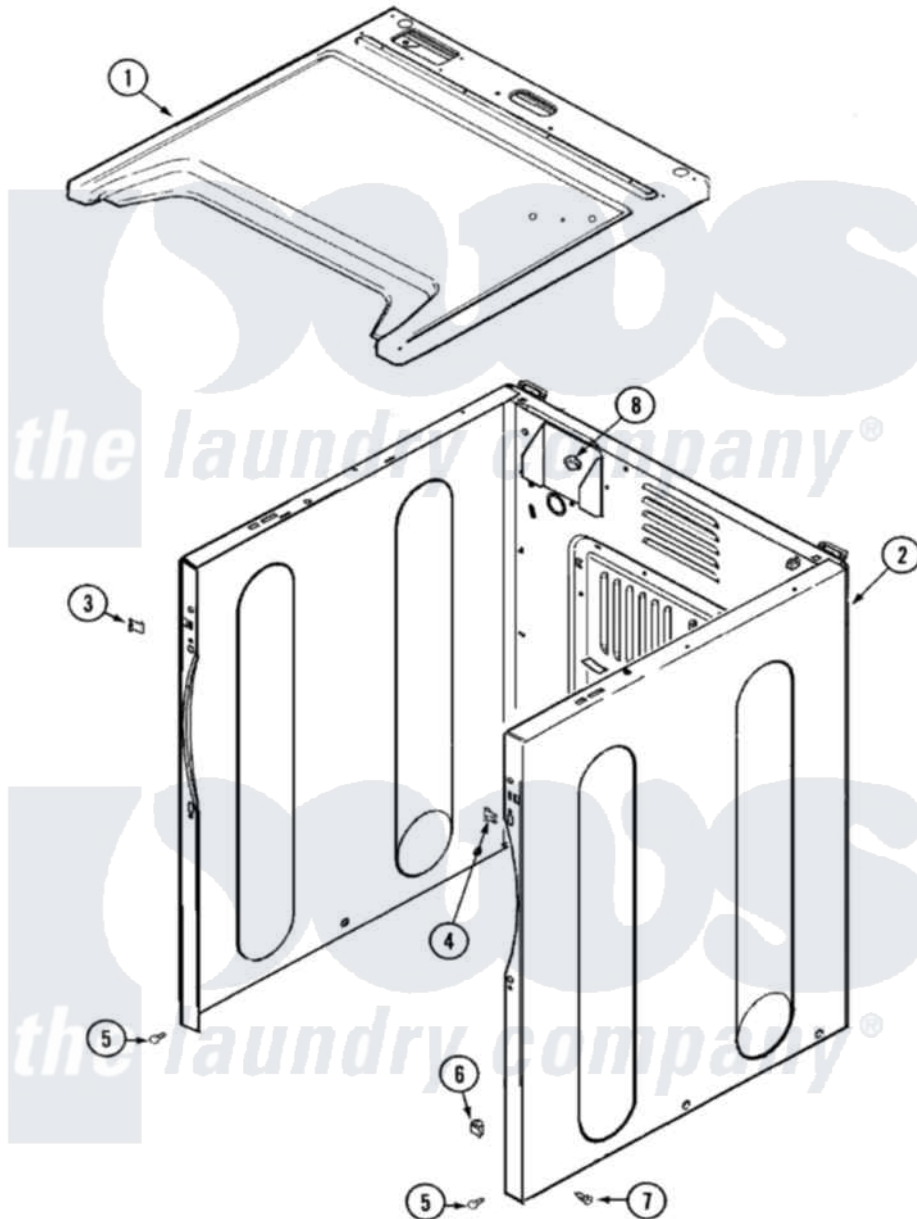

Maytag MDG9206AXW 01 - CABINET-FRONT

Maytag Residential Maytag MDG9206AXW Dryer Parts Parts Diagram 01 - CABINET-FRONT
 Click on the part number to view part

Item	Original Part Number	Replaced By	Status	Part Description
1	33001896			Cover, Top
2	33001897			Cabinet
3	22002049			Clip Note: Clip, Front Panel
4	213280	204439		Screw And Fstner Assembly
5	22001995			Screw Note: Screw, Tumbler Front And Shroud
6	Y310376			Clip, Door Switch Harness
7	213007			Xfor Cabinet See Cabinet, Back
8	Y310376			Clip, Door Switch Harness