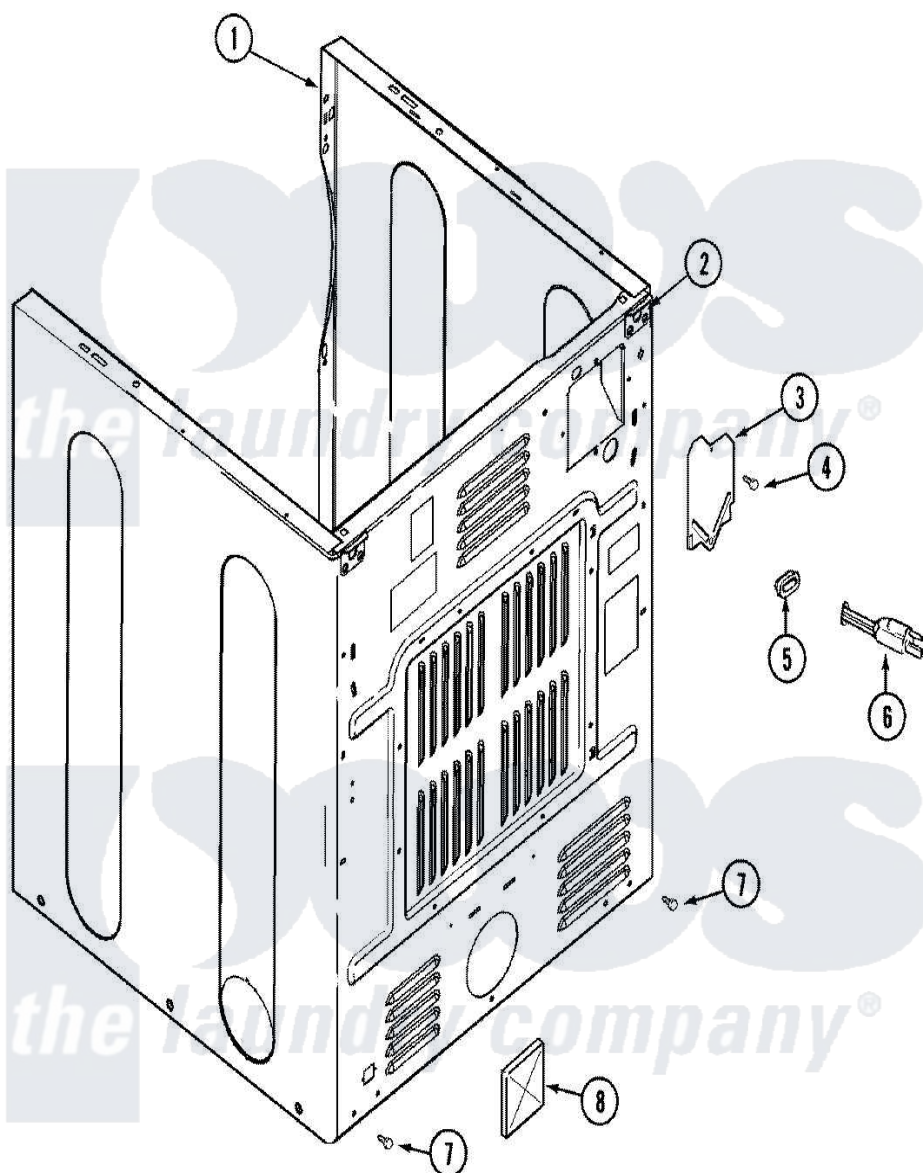

Maytag MDG9206AXW 02 - CABINET-REAR

Maytag Residential Maytag MDG9206AXW Dryer Parts Parts Diagram 02 - CABINET-REAR
 Click on the part number to view part

Item	Original Part Number	Replaced By	Status	Part Description
1	33001897			Cabinet
2	33001827		Not Available	BRACKET, CABINET HINGE
3	33001795			Cover, Terminal Block
4	22001995			Screw Note: Screw, Tumbler Front And Shroud
5	211881			Grommet, Cord Part Not Used-Gas Models Only
6	33001246		Not Available	CORD, POWER
7	22001995			Screw Note: Screw, Tumbler Front And Shroud