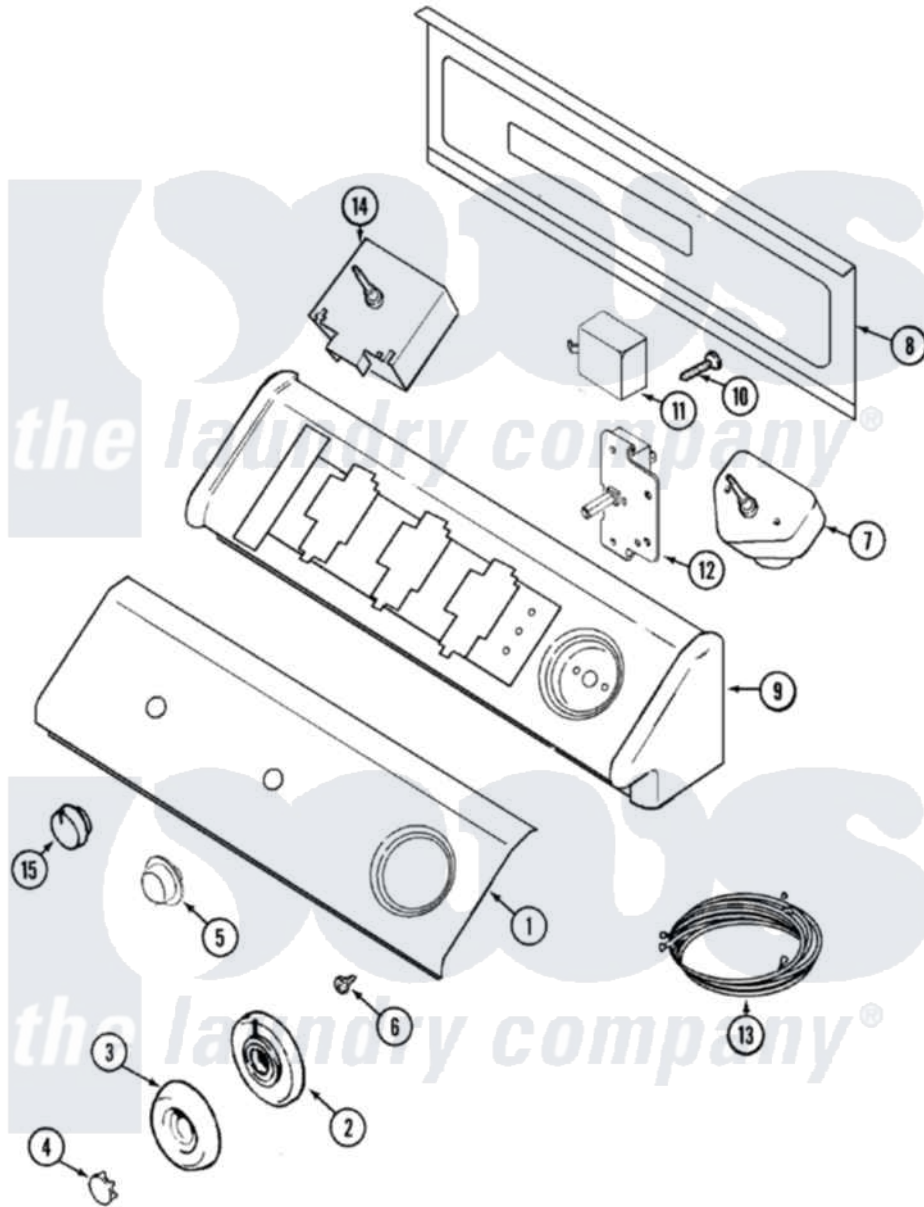

# Maytag MDG9206AXW 03 - CONTROL PANEL

Maytag [Residential Maytag MDG9206AXW Dryer Parts](#) Parts Diagram 03 - CONTROL PANEL  
 Click on the part number to view part

Item	Original Part Number	Replaced By	Status	Part Description
1	Y22002339	<a href="#">8534058</a>		Screw
"	<a href="#">33001918</a>			Panel, Control
2	<a href="#">33001621</a>			Skirt, Timer Dial
3	<a href="#">22001659</a>			Timer Knob - Grey
4	<a href="#">22001664</a>			Timer Knob Insert/Cap
5	33001619	<a href="#">37001071</a>		Button, Push-To-Start
6	33001690	<a href="#">90767</a>		Screw, 8A X 3/8 HeX Washer Head Tapping
7	<a href="#">33001624</a>			Timer
8	33001806		Not Available	BACK, CONSOLE PANEL
"	216423	<a href="#">3370225</a>		Screw
9	22002285		Not Available	CONSOLE (WHT)
10	216423	<a href="#">3370225</a>		Screw
11	<a href="#">33001623</a>			Buzzer, Non-Adjustable
12	33001861	<a href="#">33001618</a>		Switch- PU
13	<a href="#">33001923</a>			Wire Harness, Main
14	<a href="#">33001643</a>			Switch, Temperature

15	<a href="#">22001663</a>		Knob, Selector Switch
16	<a href="#">33002531</a>		Manual, Use And Care
"	33001922	Not Available	MANUAL, USE & CARE (FRENCH)
"	33002457	Not Available	MANUAL, USE & CARE