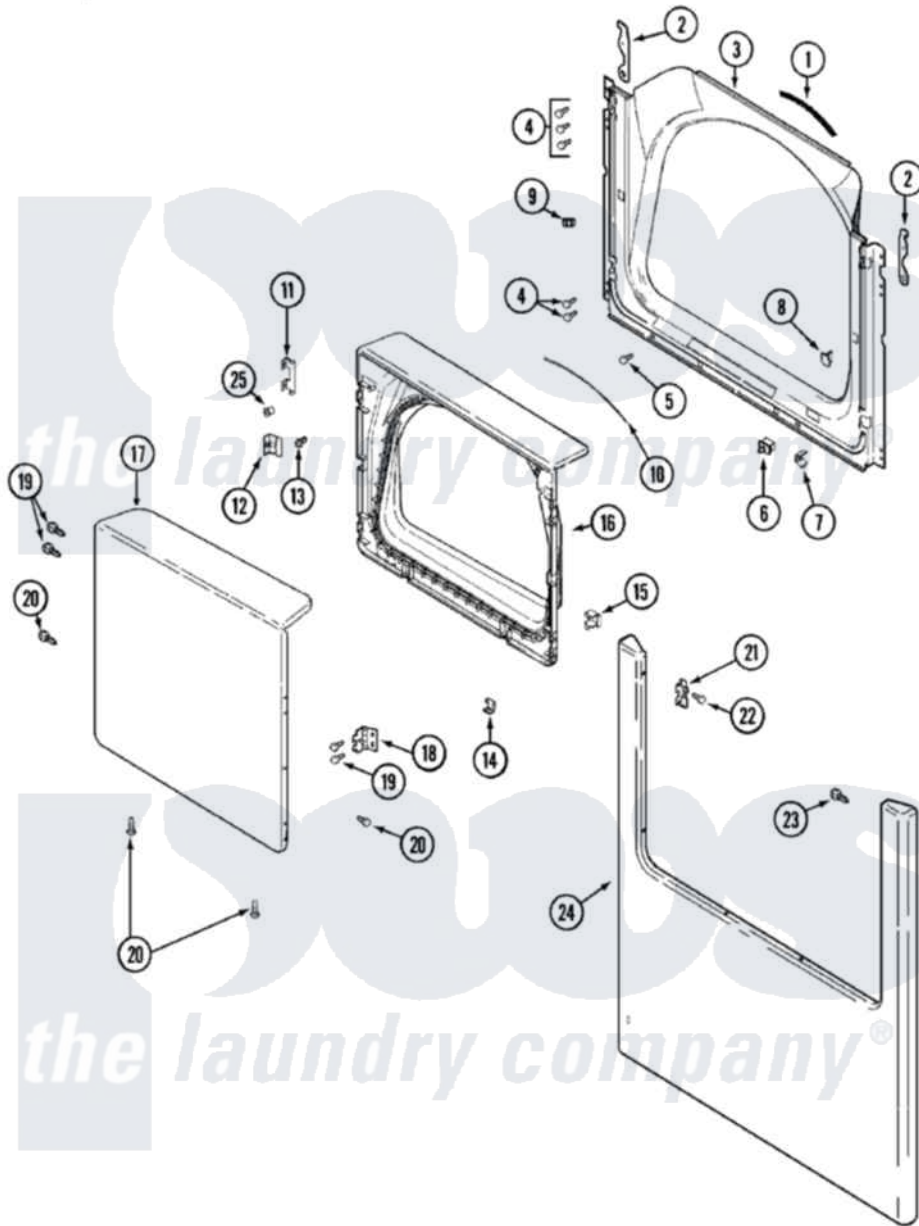

# Maytag MDG9206AXW 04 - DOOR

Maytag Residential Maytag MDG9206AXW Dryer Parts Parts Diagram 04 - DOOR  
 Click on the part number to view part

Item	Original Part Number	Replaced By	Status	Part Description
1	<a href="#">33001767</a>			Seal, Shroud
2	22002247	<a href="#">33002597</a>		Hook, Security
3	<a href="#">33001900</a>			Shroud
4	<a href="#">22001995</a>			Screw Note: Screw, Tumbler Front And Shroud
5	<a href="#">33001768</a>			Screw, Shroud Note: Screw, Shroud And Outlet Duct
6	33001509	<a href="#">W10169313</a>		Switch-Dor
7	<a href="#">33001760</a>			Bracket, Hinge
8	33001174	<a href="#">LA-1003</a>		Door Catch Kit
9	33001791	<a href="#">306436</a>		Door Latch Kit--W
"	Y304578	<a href="#">LA-1003</a>		Door Catch Kit
10	<a href="#">33002094</a>			Seal, Door
11	<a href="#">22002038</a>			Clip, Door
12	<a href="#">33001793</a>			Bracket, Strike
13	<a href="#">33001761</a>			Strike, Door
14	<a href="#">22002039</a>			Clip, Door

15	<a href="#">33001763</a>		Plug, Inner Door
16	<a href="#">33001899</a>		Door, Inner
17	<a href="#">22001817</a>		Sheet, Sound Damper
"	<a href="#">33001904</a>		Door, Outer
18	<a href="#">33001759</a>		Hinge, Door
19	22002062	<a href="#">98006631</a>	Screw
20	<a href="#">22002063</a>		Screw No.8-18AB Wafer Head
21	<a href="#">33001764</a>		Cover, Hinge Hole
22	<a href="#">33001787</a>		Screw, Hinge Note: Screw, Hinge Hole Cover
23	<a href="#">22002012</a>		Screw, Hinge Note: Screw, Hinge Bracket
24	<a href="#">33001901</a>		Panel, Front
25	<a href="#">33001771</a>		Bushing, Inner Door