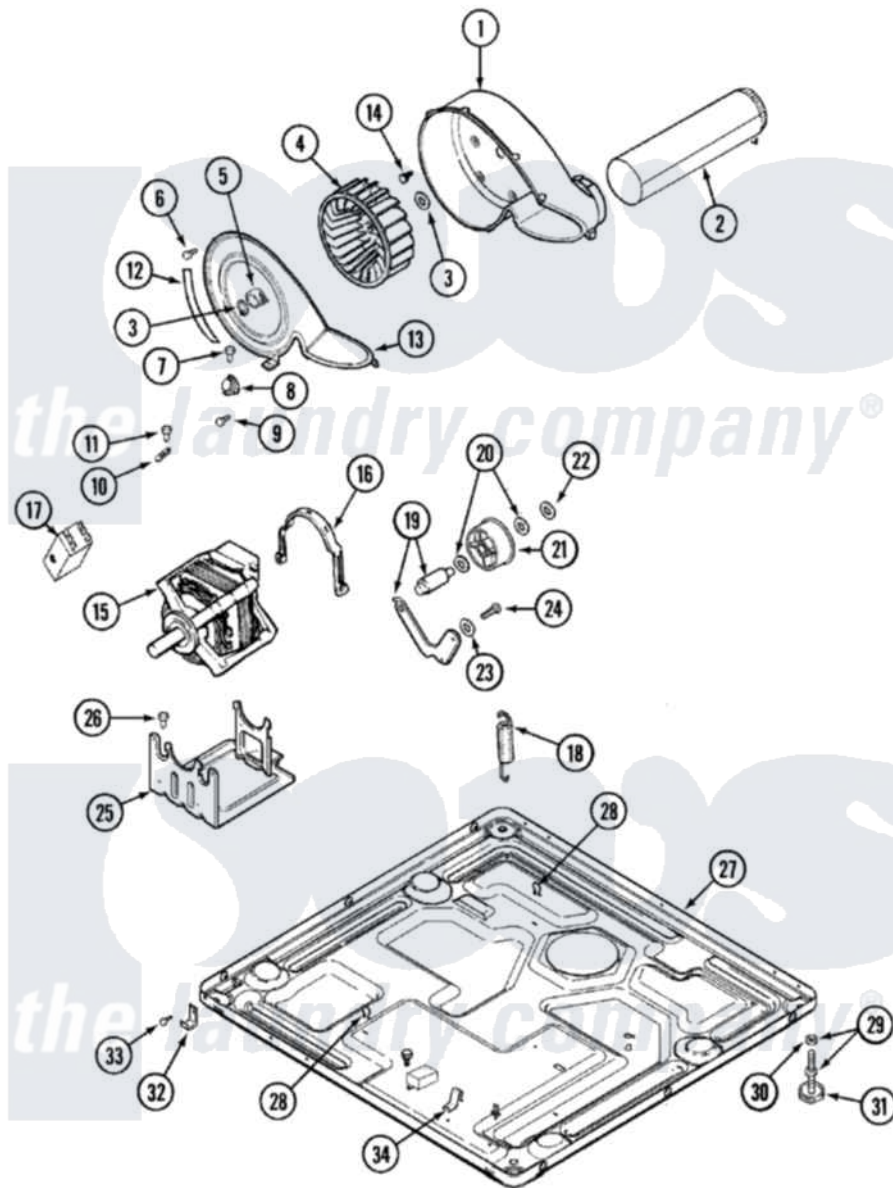

Maytag MDG9206AXW 06 - MOTOR DRIVE

Maytag [Residential Maytag MDG9206AXW Dryer Parts](#) Parts Diagram 06 - MOTOR DRIVE
 Click on the part number to view part

Item	Original Part Number	Replaced By	Status	Part Description
1	33001789			Housing, Blower
2	22001995			Screw Note: Screw, Tumbler Front And Shroud
"	33001800			Duct Assembly, Exhaust
3	410233	9703438		Ring-Retrn
4	33001790			Wheel, Blower
5	312967			Clamp, Blower Housing
6	33001855	33002917		Screw, No.10-16
7	Y313561			Screw---NA
8	307250			Thermostat, Multi-Temp
9	22001996	3370225		Screw
10	33001762			Fuse, Thermal
11	314848	W10116760		Screw
12	33001772		Not Available	SEAL, BLOWER COVER
13	33001873			Cover, Blower Housing---NA
14	314818	1163839		Screw
15	33001853	33002478		Motor

"	33002237	33002478	Motor
"	33002462	33002478	Motor
"	33002478		Motor
16	Y015825		Clip, Motor To Motor Support
17	33001854	33002478	Motor
18	33001754	33002459	Assembly, Spring And Plug
"	33002460	33002459	Assembly, Spring And Plug
"	33002461		Plug For Spring
"	33002157		Grommet
19	33001840	6-3705180	Idler Arm
20	Y312527		Washer, Idler Shaft
21	33001783	6-3700340	BearIng- I
22	312958	354987	Ring, Retaining
23	315772		Sleeve, Idler Arm
24	Y014874		Screw, Idler Arm And Sleeve
25	Y313561		Screw----NA
"	33001752	33002817	Motor Support, Offset
"	33002466	33002817	Motor Support, Offset
26	Y313561		Screw----NA
27	33001845	Not Available	BASE
"	33002465	Not Available	BASE, (LWR)----NA
28	410490		Spring, Retainer Wire Harness
29	Y305086		Adjustable Leg And Nut
30	Y052740	62739	Nut, Lock
31	Y314137		Foot, Rubber
32	22002239		Clip, Front Panel
33	Y310632	1163839	Screw
34	22002244		Clip, Grounding