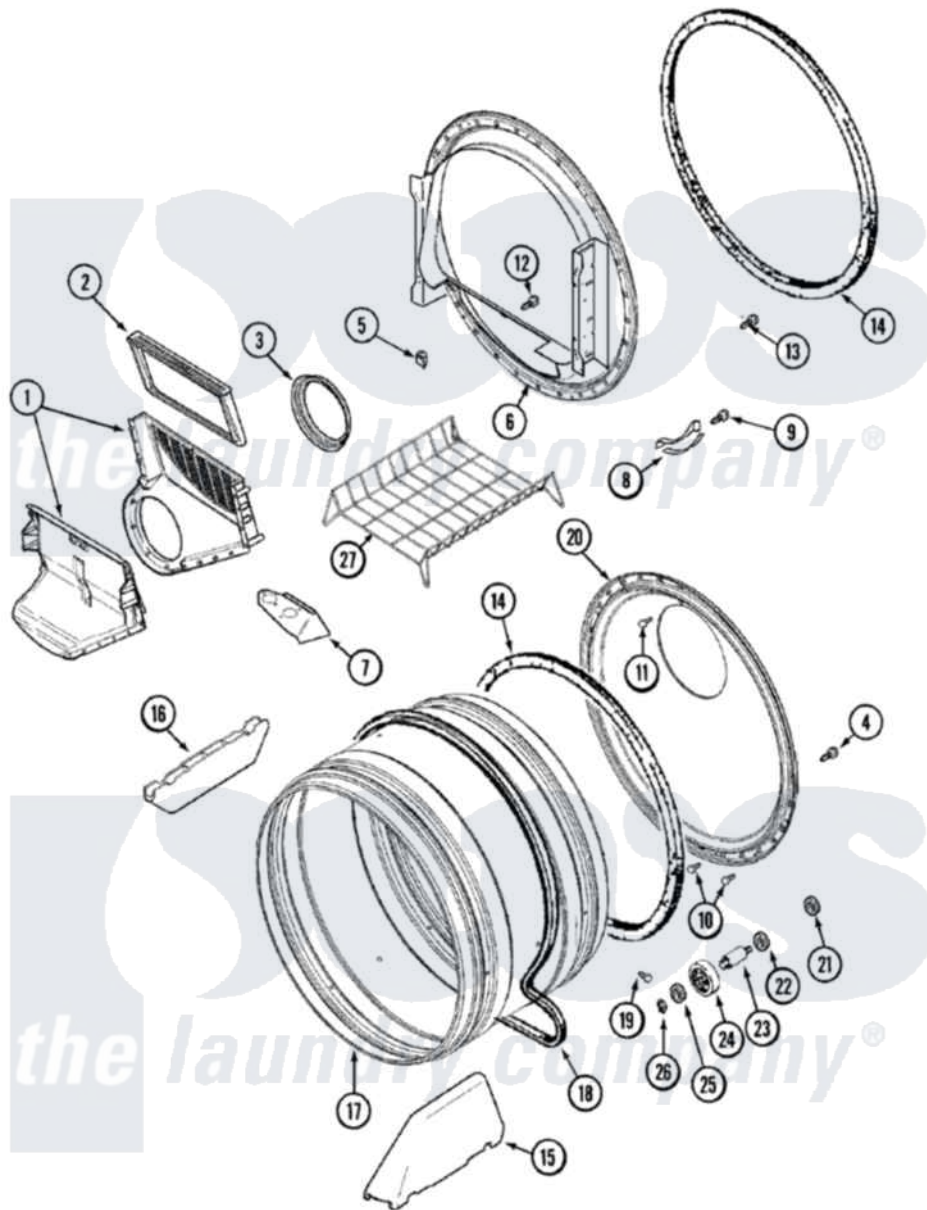

Maytag MDG9206AXW 07 - TUMBLER

Maytag Residential Maytag MDG9206AXW Dryer Parts Parts Diagram 07 - TUMBLER
 Click on the part number to view part

Item	Original Part Number	Replaced By	Status	Part Description
1	33001799			Outlet Duct Assembly Note: Outlet Duct Assembly
2	33001808			Filter, Lint
3	33001758	33002560		Seal, Blower
4	33002190			SCrew, C BraCe, BraCket, Cabinet
5	Y310376			Clip, Door Switch Harness
6	33001802			Front, Tumbler
8	306508			Tumbler Bearing Kit ---W
9	210720			Rivet, Bearing To Tumbler Frnt
10	22001996	3370225		Screw
11	210932			Screw, No.8 X 9/16 Ctsk Note: Screw, Inlet Duct
12	312311	312311MAY		Screw
13	33001855	33002917		Screw, No.10-16
14	33001807			Seal, Tumbler
15	33001756	33002032		Baffle

16	33001755		Baffle
17	33001889		Tumbler
18	33001777	33002535	V-Belt
19	33001788	33002973	Screw, No.9-15 X 1.00 Hx WS
20	33001801		Back, Tumbler
21	33001443		Nut, Hex
22	Y313347	312535	Washer, Vault Mounting Brk.
23	Y312948	6-3129480	Shaft- Tumbler
24	Y303373	12001541	Drum Roller/Washer Assembly--W
25	312535		Washer, Vault Mounting Brk.
26	410233	9703438	Ring-Retrn
27	33001917	33001917A	Rack- Dryi