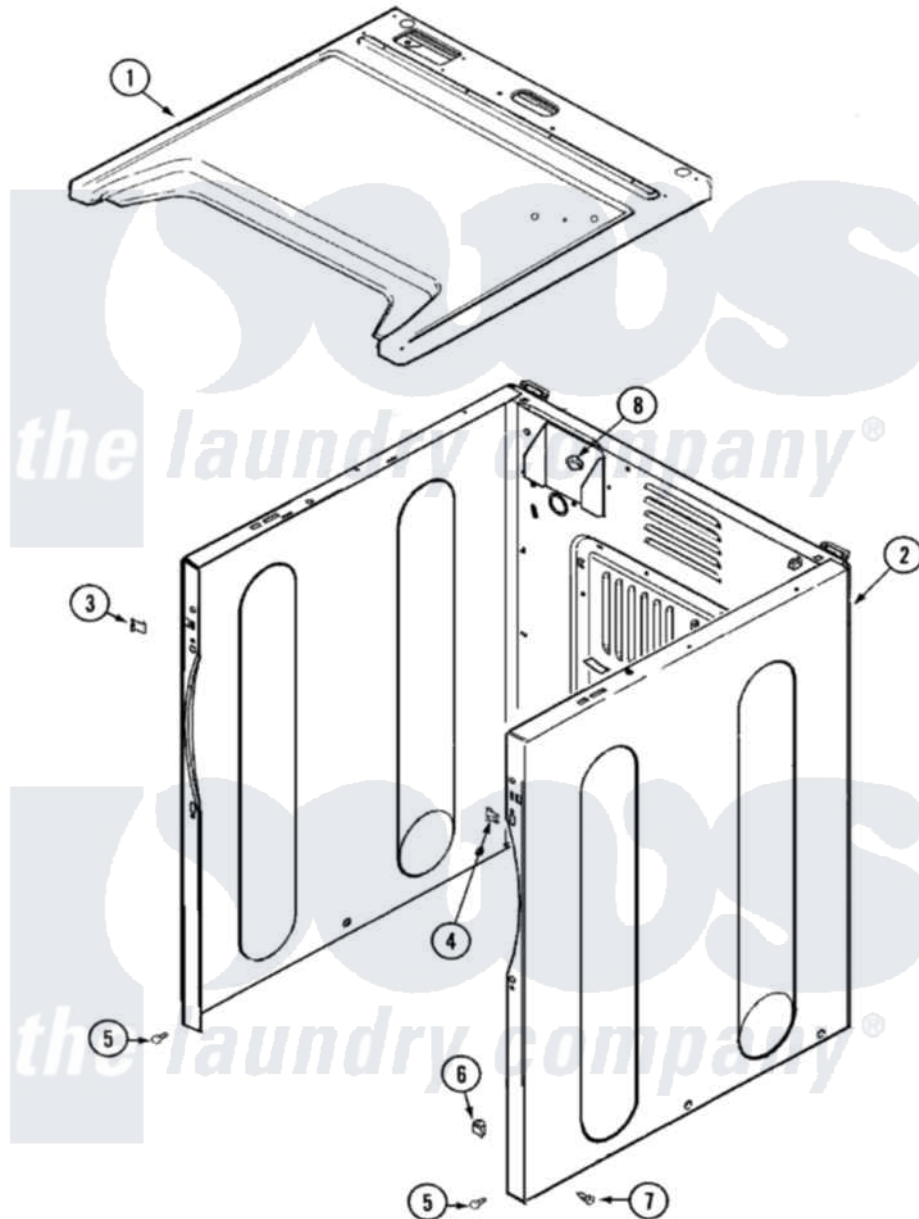

Maytag MDG9206BWW 01 - CABINET-FRONT

Maytag [Residential Maytag MDG9206BWW Dryer Parts](#) Parts Diagram 01 - CABINET-FRONT
 Click on the part number to view part

| Item | Original Part Number | Replaced By | Status | Part Description |
|------|--------------------------|------------------------|--------|---|
| 1 | 33002631 | | | Cover, Top |
| " | 33001896 | | | Cover, Top |
| 2 | 33002624 | | | Cabinet, Assembly |
| " | 33001897 | | | Cabinet |
| " | 22003643 | | | CABINET ASSY. (WHT AS PK) |
| 3 | 22002049 | | | Clip Note: Clip, Front Panel |
| 4 | 213280 | 204439 | | Screw And Fstner Assembly |
| 5 | 22001995 | | | Screw Note: Screw, Tumbler Front And Shroud |
| 6 | Y310376 | | | Clip, Door Switch Harness |
| 7 | 22003409 | 213007 | | Xfor Cabinet See Cabinet, Back |
| " | 213007 | | | Xfor Cabinet See Cabinet, Back |
| 8 | Y310376 | | | Clip, Door Switch Harness |