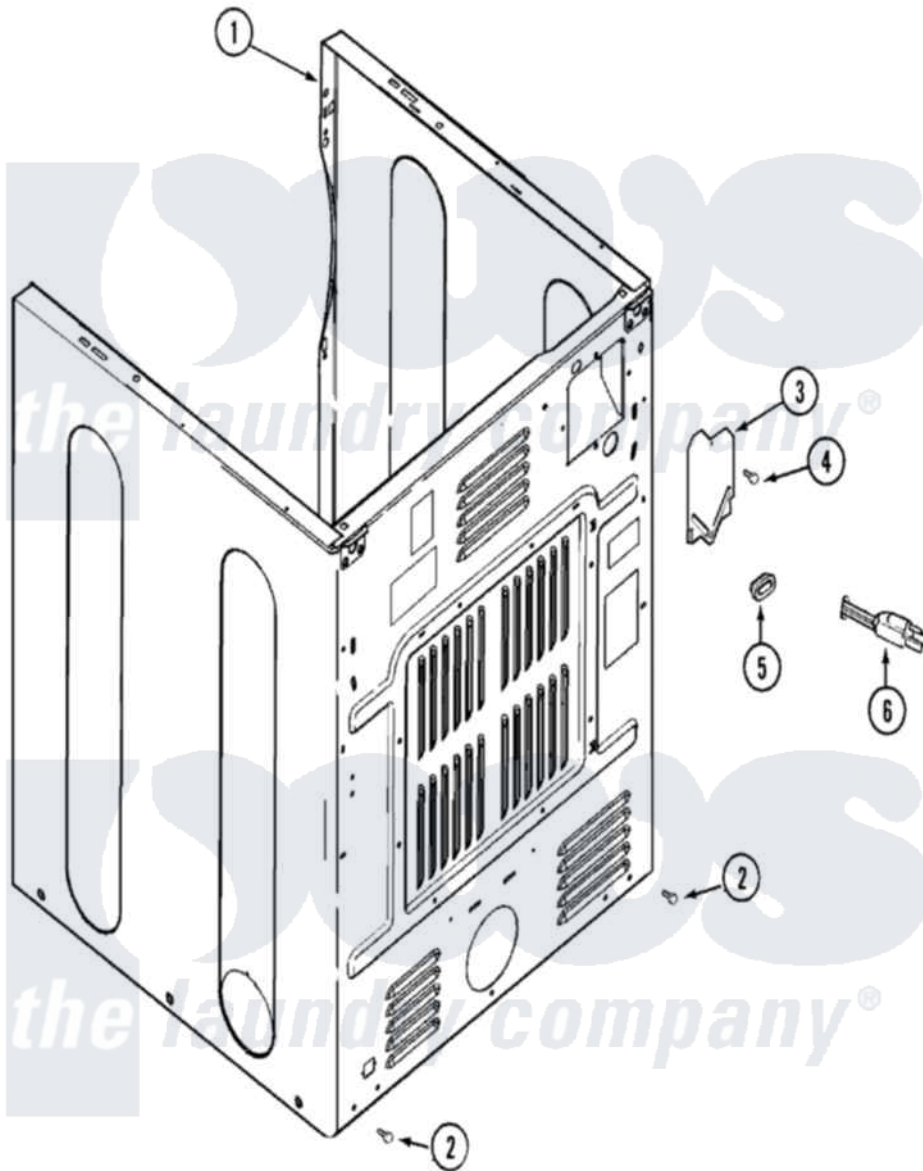

Maytag MDG9206BWW 02 - CABINET-REAR

Maytag Residential Maytag MDG9206BWW Dryer Parts Parts Diagram 02 - CABINET-REAR
 Click on the part number to view part

Item	Original Part Number	Replaced By	Status	Part Description
1	33002624			Cabinet, Assembly
"	33001897			Cabinet
"	22003643			CABINET ASSY. (WHT AS PK)
"	22003367	22004095		Hinge, Plastic
"	22001995			Screw Note: Screw, Tumbler Front And Shroud
2	22001995			Screw Note: Screw, Tumbler Front And Shroud
3	33001795			Cover, Terminal Block
4	22001995			Screw Note: Screw, Tumbler Front And Shroud
5	211881			Grommet, Cord Part Not Used-Gas Models Only
6	33002494	33002778		Power Cord