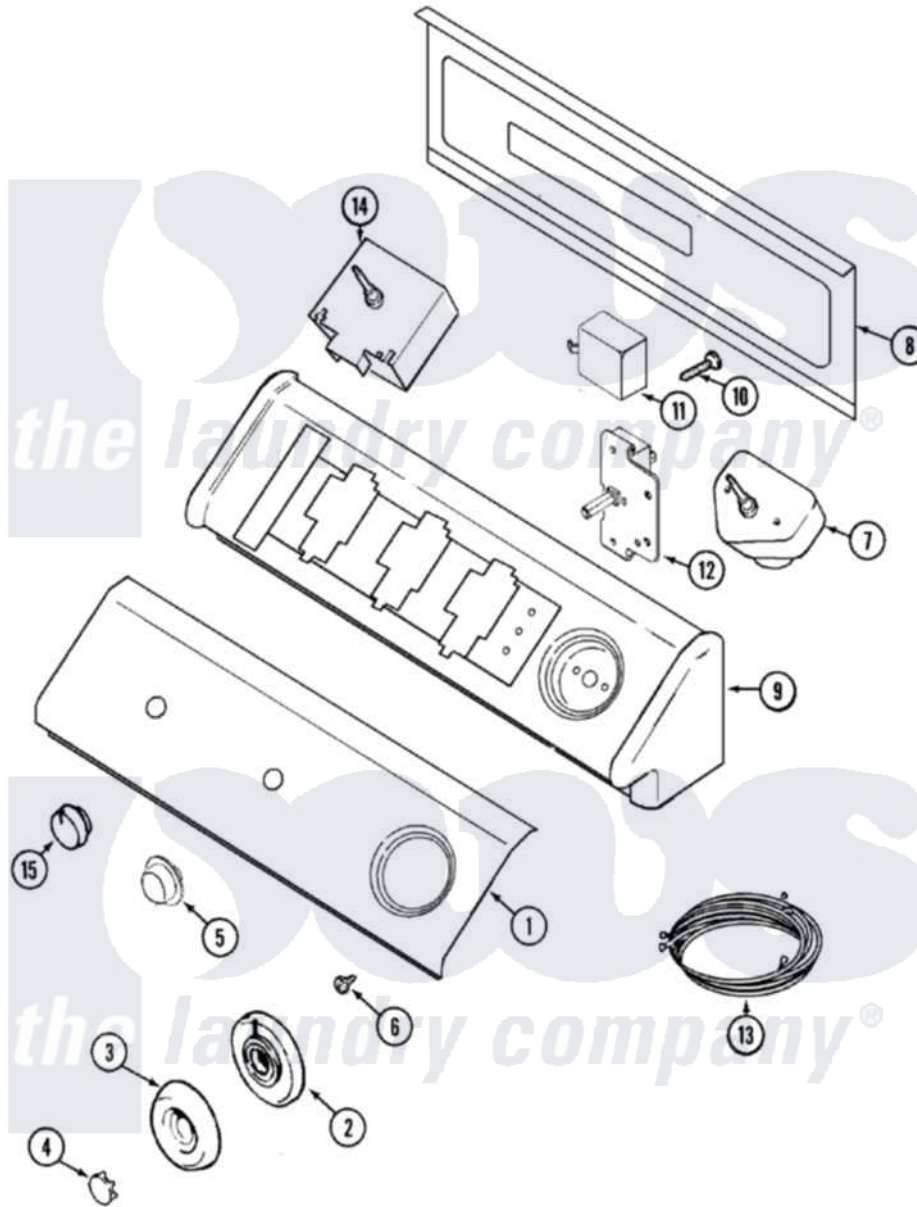

Maytag MDG9206BWW 03 - CONTROL PANEL

Maytag [Residential Maytag MDG9206BWW Dryer Parts](#) Parts Diagram 03 - CONTROL PANEL
 Click on the part number to view part

Item	Original Part Number	Replaced By	Status	Part Description
1	33002496		Not Available	PANEL, CONTROL (WHT)
"	33001918			Panel, Control
"	Y22002339	8534058		Screw
2	33001621			Skirt, Timer Dial
3	22001659			Timer Knob - Grey
4	22001664			Timer Knob Insert/Cap
5	33001619	37001071		Button, Push-To-Start
6	33001690	90767		Screw, 8A X 3/8 HeX Washer Head Tapping
7	33001624			Timer
8	33001806		Not Available	BACK, CONSOLE PANEL
"	216423	3370225		Screw
9	22002285		Not Available	CONSOLE (WHT)
10	216423	3370225		Screw
11	33001623			Buzzer, Non-Adjustable
12	33001861	33001618		Switch- PU
13	33001923			Wire Harness, Main

14	33001643		Switch, Temperature
15	22001663		Knob, Selector Switch
16	33002530	Not Available	MANUAL, USE & CARE (FRCH)
"	33002450	Not Available	MANUAL, USE & CARE (SPANISH)
"	33002495	Not Available	MANUAL, USE & CARE