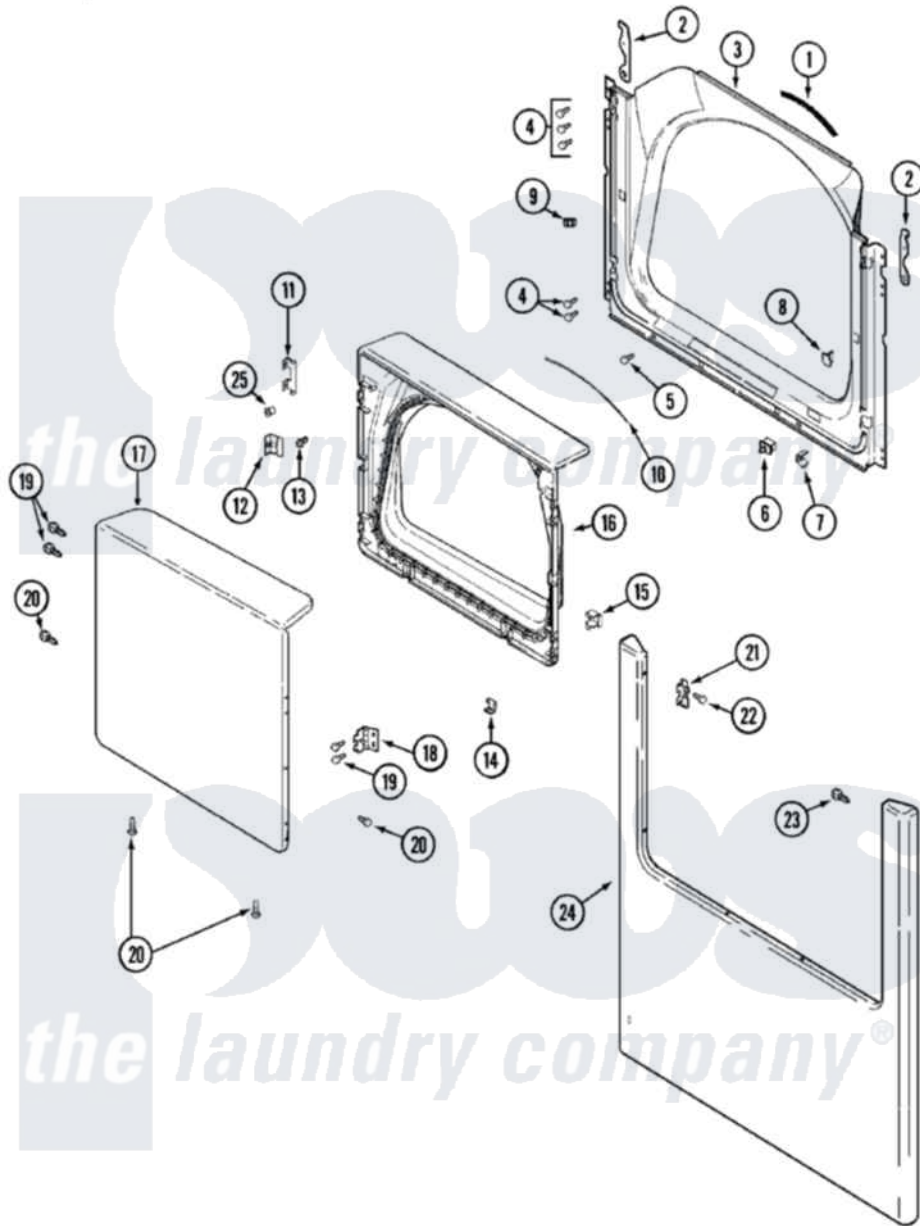

Maytag MDG9206BWW 04 - DOOR

Maytag [Residential Maytag MDG9206BWW Dryer Parts](#) Parts Diagram 04 - DOOR
 Click on the part number to view part

Item	Original Part Number	Replaced By	Status	Part Description
1	33001767			Seal, Shroud
2	22002247	33002597		Hook, Security
3	33001900			Shroud
4	22001995			Screw Note: Screw, Tumbler Front And Shroud
5	33001768			Screw, Shroud Note: Screw, Shroud And Outlet Duct
6	33001509	W10169313		Switch-Dor
7	33001760			Bracket, Hinge
8	33001174	LA-1003		Door Catch Kit
9	33001791	306436		Door Latch Kit--W
"	Y304578	LA-1003		Door Catch Kit
10	33002094			Seal, Door
11	22002038			Clip, Door
12	33001793			Bracket, Strike
13	33001761			Strike, Door
14	22002039			Clip, Door

15	33001763		Plug, Inner Door
16	33001899		Door, Inner
"	22002063		Screw No.8-18AB Wafer Head
"	22002039		Clip, Door
17	22001817		Sheet, Sound Damper
"	33001904		Door, Outer
18	33001759		Hinge, Door
19	22002062	98006631	Screw
20	22002063		Screw No.8-18AB Wafer Head
21	33001764		Cover, Hinge Hole
22	33001787		Screw, Hinge Note: Screw, Hinge Hole Cover
23	22002012		Screw, Hinge Note: Screw, Hinge Bracket
24	33001901		Panel, Front
25	33001771		Bushing, Inner Door