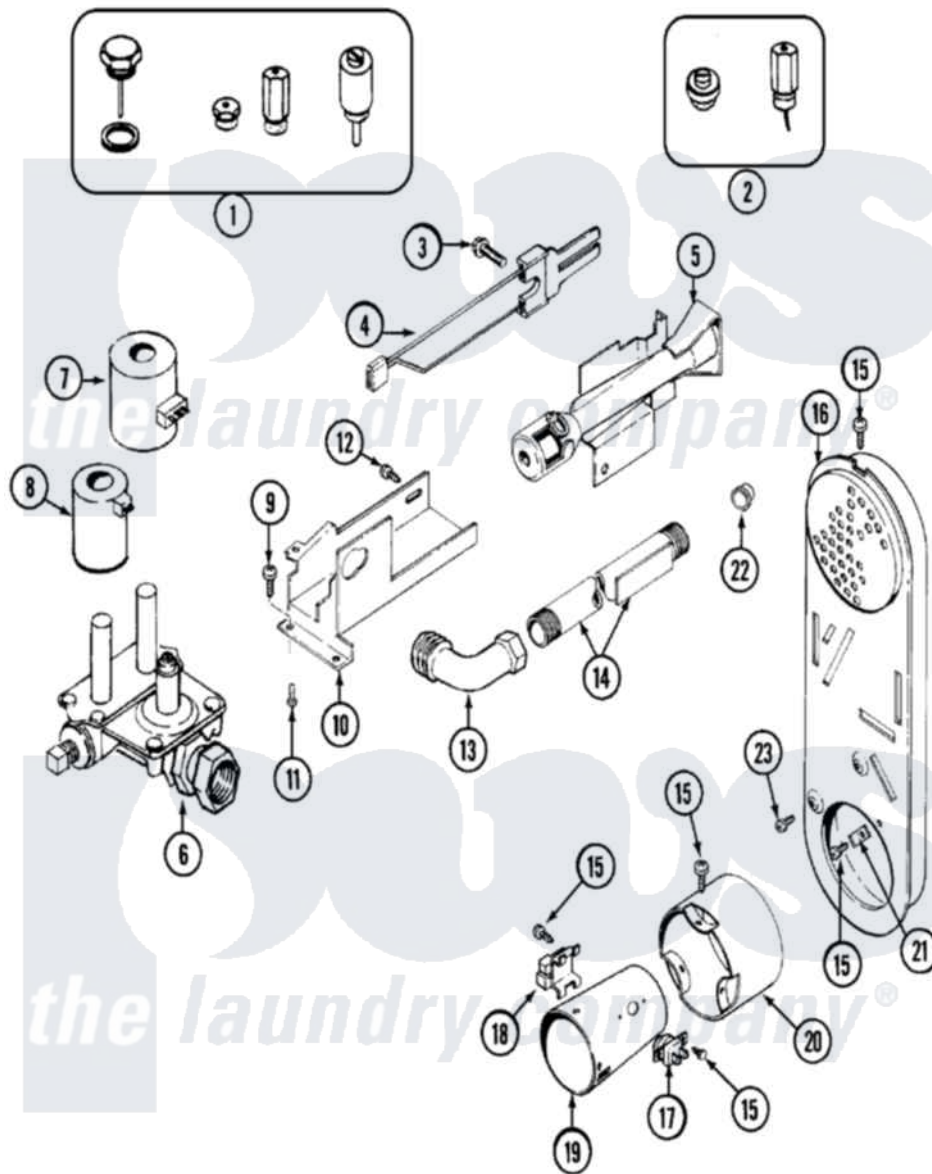

# Maytag MDG9206BWW 05 - GAS VALVE

Maytag Residential Maytag MDG9206BWW Dryer Parts Parts Diagram 05 - GAS VALVE  
 Click on the part number to view part

Item	Original Part Number	Replaced By	Status	Part Description
1	Y306195	<a href="#">MAL9000AXX</a>		LP Gas Con
2	306204	<a href="#">33002924</a>		Gas Conv K
3	<a href="#">304971</a>			Screw Note: Screw, Igniter
4	304970	<a href="#">4391996</a>		Ignitor
5	33001247	<a href="#">33002793</a>		Burner Assembly
6	<a href="#">306176</a>			Valve, Gas
7	<a href="#">306106</a>			Coil, Holding And Booster--W
8	306105	<a href="#">694540</a>		Coil, 60 Hz
9	<a href="#">Y313561</a>			Screw---NA
10	33001834		Not Available	BRACKET, GAS VALVE---NA
11	314568	<a href="#">Y313559</a>		Screw
"	314082	<a href="#">90767</a>		Screw, 8A X 3/8 HeX Washer Head Tapping
12	Y310632	<a href="#">1163839</a>		Screw
13	33001842	<a href="#">3406051</a>		Elbow Union Assembly
14	<a href="#">33001735</a>			Pipe And Bracket Assembly Series 18 Not Needed Use

15	211294	<a href="#">90767</a>	Vavle Screw, 8A X 3/8 HeX Washer Head Tapping
16	33001810	Not Available	DUCT ASSY., INLET (GAS) NOTE: INLET DUCT ASSEMBLY
17	<a href="#">303395</a>		Thermostat, Hi-Limit
18	Y303377	<a href="#">338906</a>	Radiant, Sensor
19	<a href="#">33001835</a>		Cone Assembly, Combustion
"	22001996	<a href="#">3370225</a>	Screw
20	<a href="#">Y303841</a>		Cone, Extension
21	<a href="#">Y312890</a>		Retainer, Heater Chamber
"	22001996	<a href="#">3370225</a>	Screw
22	<a href="#">33001693</a>		Cap, Gas Pipe
23	22001996	<a href="#">3370225</a>	Screw