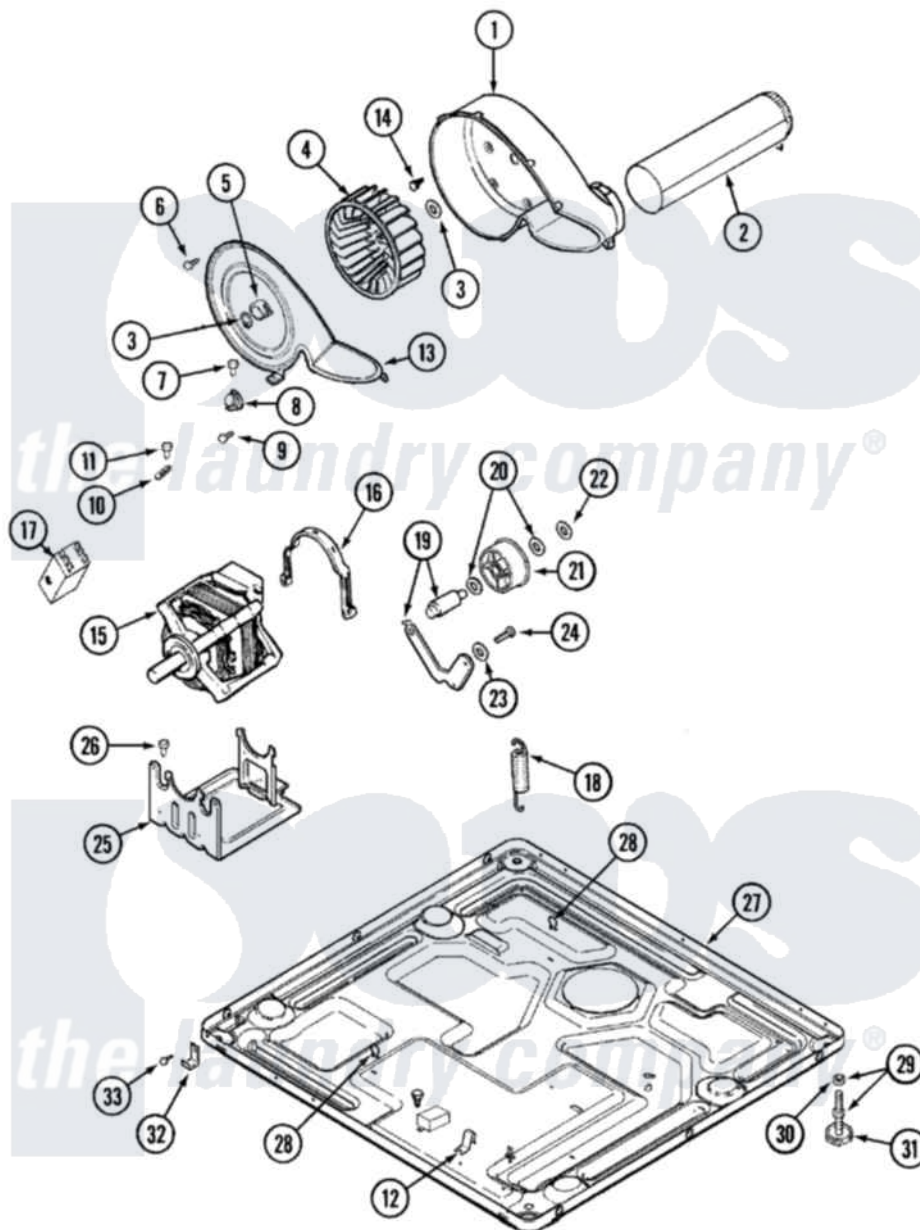

# Maytag MDG9206BWW 06 - MOTOR DRIVE

Maytag [Residential Maytag MDG9206BWW Dryer Parts](#) Parts Diagram 06 - MOTOR DRIVE  
 Click on the part number to view part

Item	Original Part Number	Replaced By	Status	Part Description
1	<a href="#">33001789</a>			Housing, Blower
2	<a href="#">33001800</a>			Duct Assembly, Exhaust
"	<a href="#">22001995</a>			Screw Note: Screw, Tumbler Front And Shroud
3	410233	<a href="#">9703438</a>		Ring-Retrn
4	<a href="#">33001790</a>			Wheel, Blower
5	<a href="#">312967</a>			Clamp, Blower Housing
6	33001855	<a href="#">33002917</a>		Screw, No.10-16
7	<a href="#">Y313561</a>			Screw---NA
8	<a href="#">307250</a>			Thermostat, Multi-Temp
9	216423	<a href="#">3370225</a>		Screw
10	<a href="#">33001762</a>			Fuse, Thermal
11	314848	<a href="#">W10116760</a>		Screw
12	<a href="#">22002244</a>			Clip, Grounding
13	<a href="#">33001873</a>			Cover, Blower Housing---NA
14	314818	<a href="#">1163839</a>		Screw
15	33002462	<a href="#">33002478</a>		Motor