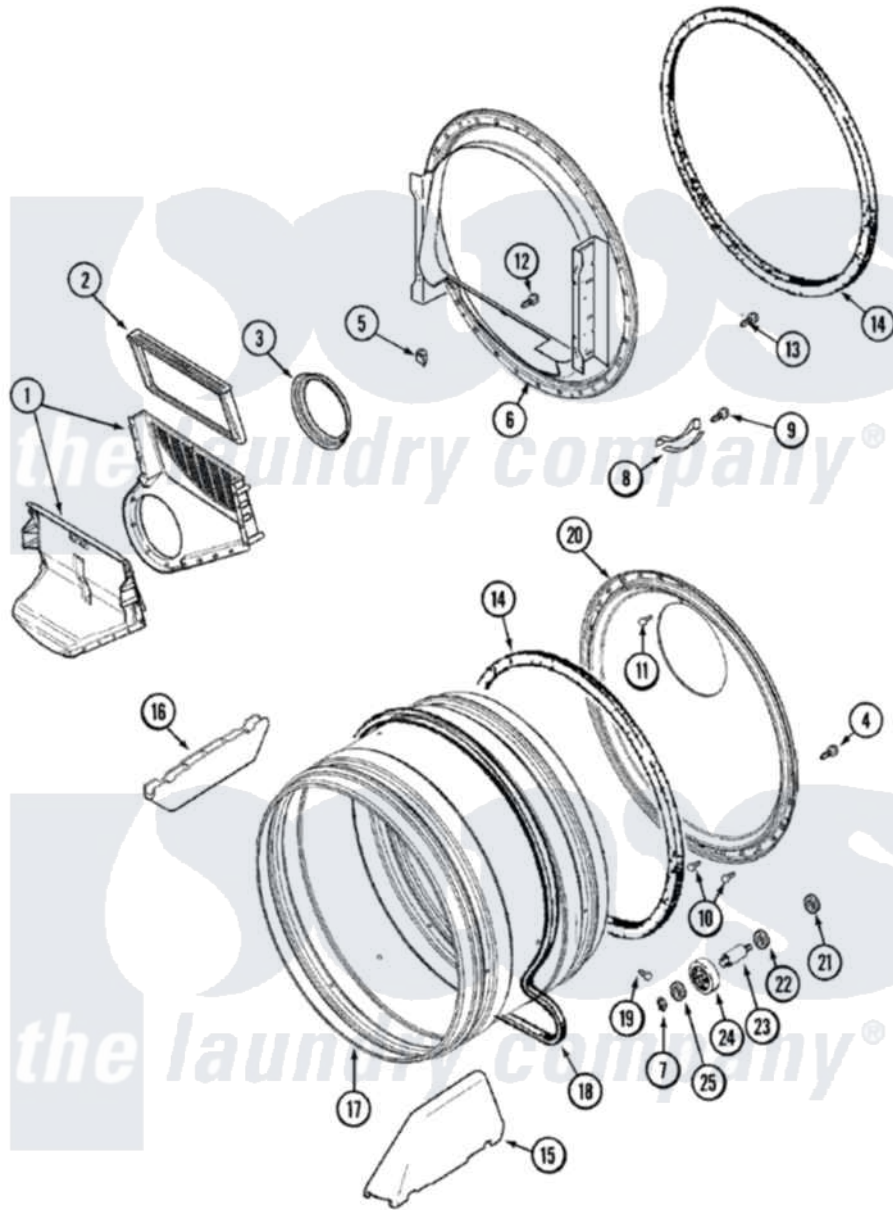

Maytag MDG9206BWW 07 - TUMBLER

Maytag Residential Maytag MDG9206BWW Dryer Parts Parts Diagram 07 - TUMBLER
 Click on the part number to view part

| Item | Original Part Number | Replaced By | Status | Part Description |
|------|--------------------------|---------------------------|---------------|---|
| 1 | 33002765 | | Not Available | INLET DUCT ASSEMBLY (GAS) |
| " | 33001799 | | | Outlet Duct Assembly Note: Outlet Duct Assembly |
| 2 | 33001808 | | | Filter, Lint |
| 3 | 33001758 | 33002560 | | Seal, Blower |
| 4 | 33002190 | | | SCrew, C BraCe, BraCket, Cabinet |
| 5 | Y310376 | | | Clip, Door Switch Harness |
| 6 | 33001802 | | | Front, Tumbler |
| 7 | 410233 | 9703438 | | Ring-Retr |
| 8 | 306508 | | | Tumbler Bearing Kit ---W |
| 9 | 210720 | | | Rivet, Bearing To Tumbler Frnt |
| 10 | 22001996 | 3370225 | | Screw |
| 11 | 210932 | | | Screw, No.8 X 9/16 Ctsk Note: Screw, Inlet Duct |
| 12 | 312311 | 312311MAY | | Screw |
| 13 | 33001855 | 33002917 | | Screw, No.10-16 |

| | | | |
|----|--------------------------|---------------------------|--------------------------------|
| 14 | 33001807 | | Seal, Tumbler |
| 15 | 33001756 | 33002032 | Baffle |
| 16 | 33001755 | | Baffle |
| 17 | 33001889 | | Tumbler |
| 18 | 33001777 | 33002535 | V-Belt |
| 19 | 33001788 | 33002973 | Screw, No.9-15 X 1.00 Hx WS |
| 20 | 33002779 | | Tumbler Back And Seal As-Pack |
| " | 33001801 | | Back, Tumbler |
| 21 | 33001443 | | Nut, Hex |
| 22 | Y313347 | 312535 | Washer, Vault Mounting Brk. |
| 23 | Y312948 | 6-3129480 | Shaft- Tumbler |
| 24 | Y303373 | 12001541 | Drum Roller/Washer Assembly--W |
| 25 | 312535 | | Washer, Vault Mounting Brk. |