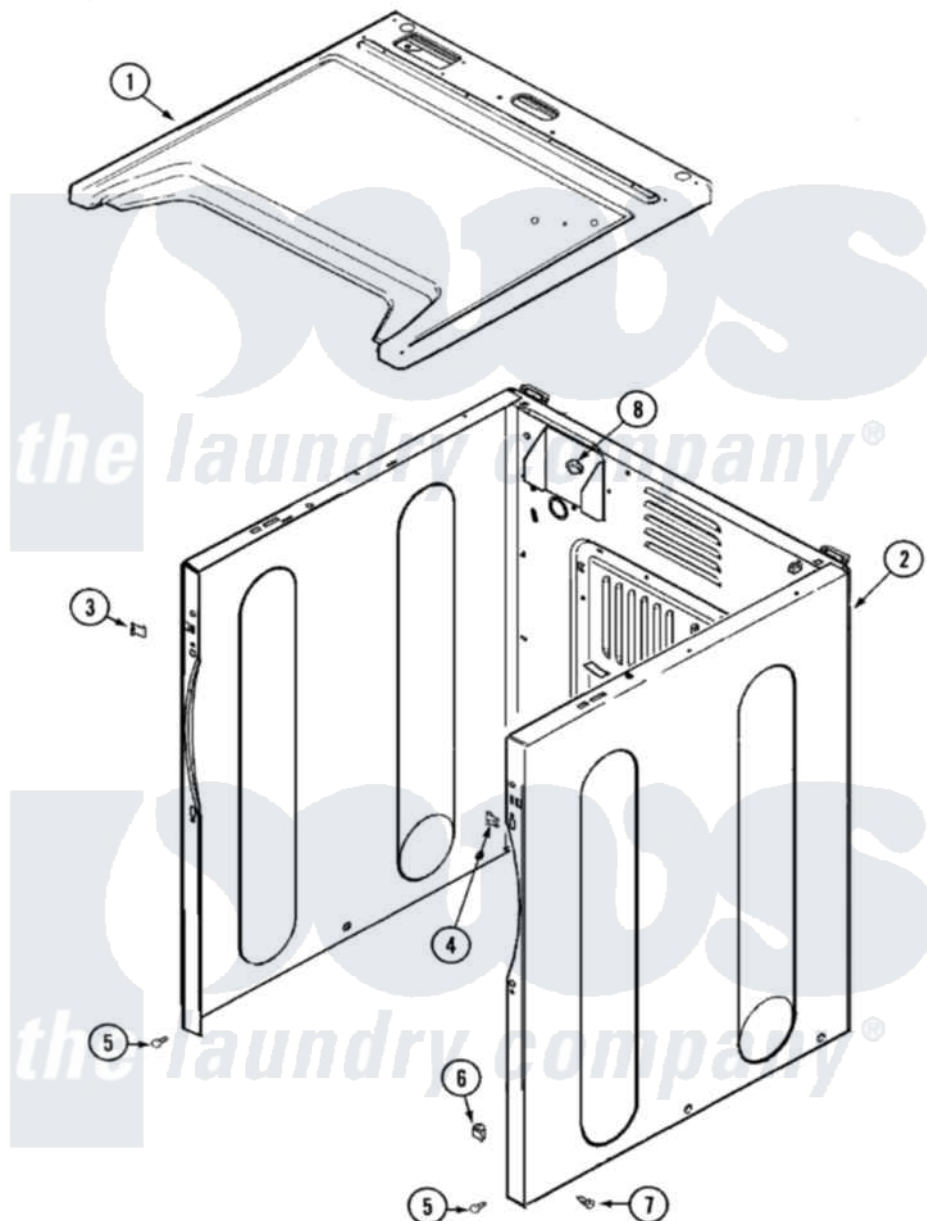

Maytag MDG9306AWA 01 - CABINET-FRONT

Maytag Residential Maytag MDG9306AWA Dryer Parts Parts Diagram 01 - CABINET-FRONT
 Click on the part number to view part

Item	Original Part Number	Replaced By	Status	Part Description
1	33001906		Not Available	COVER, TOP (ALM)---NA
2	33001898	33002373		Cabinet
3	22002049			Clip Note: Clip, Front Panel
4	213280	204439		Screw And Fstner Assembly
5	22001995			Screw Note: Screw, Tumbler Front And Shroud
6	Y310376			Clip, Door Switch Harness
7	213007			Xfor Cabinet See Cabinet, Back
8	Y310376			Clip, Door Switch Harness