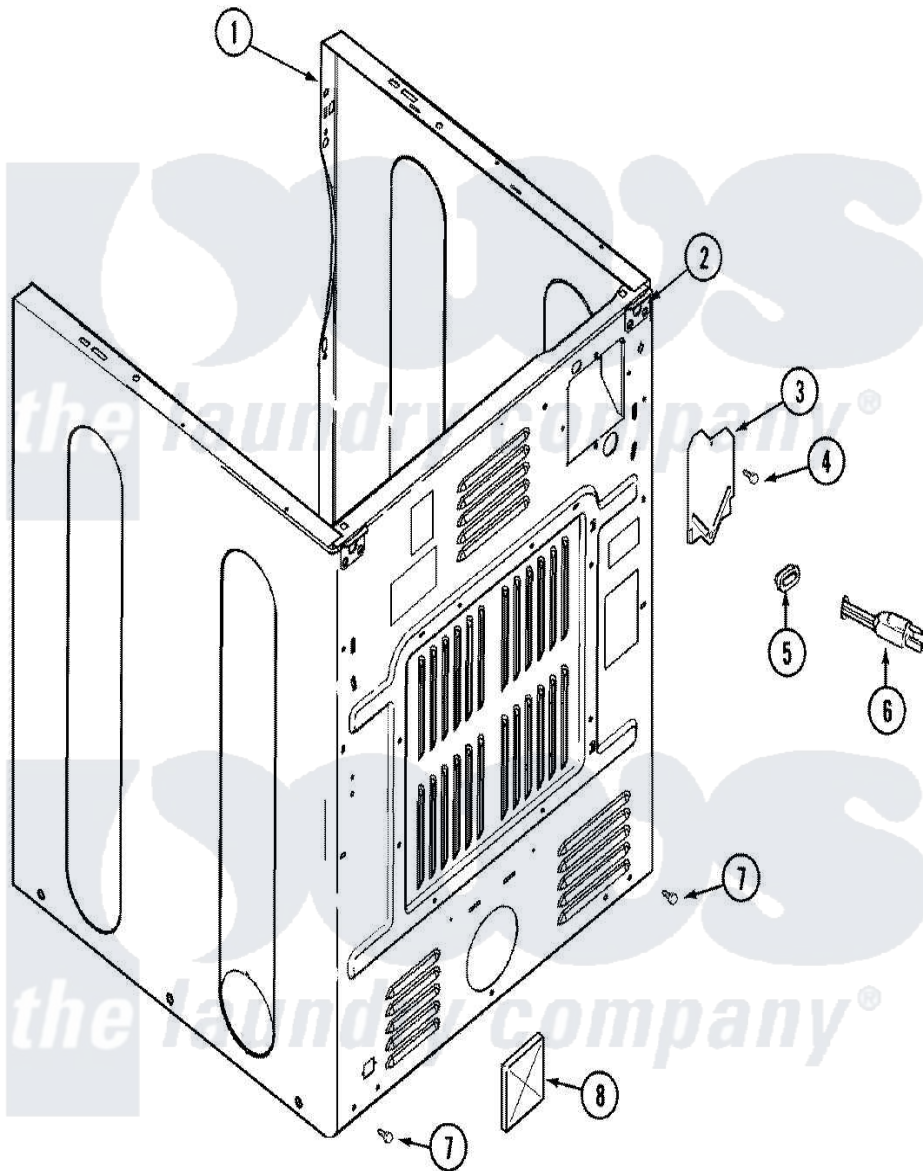

Maytag MDG9306AWA 02 - CABINET-REAR

Maytag Residential Maytag MDG9306AWA Dryer Parts Parts Diagram 02 - CABINET-REAR
 Click on the part number to view part

Item	Original Part Number	Replaced By	Status	Part Description
1	33001898	33002373		Cabinet
2	33001827		Not Available	BRACKET, CABINET HINGE
3	33001795			Cover, Terminal Block
4	22001995			Screw Note: Screw, Tumbler Front And Shroud
5	211881			Grommet, Cord Part Not Used-Gas Models Only
6	33001246		Not Available	CORD, POWER
7	22001995			Screw Note: Screw, Tumbler Front And Shroud