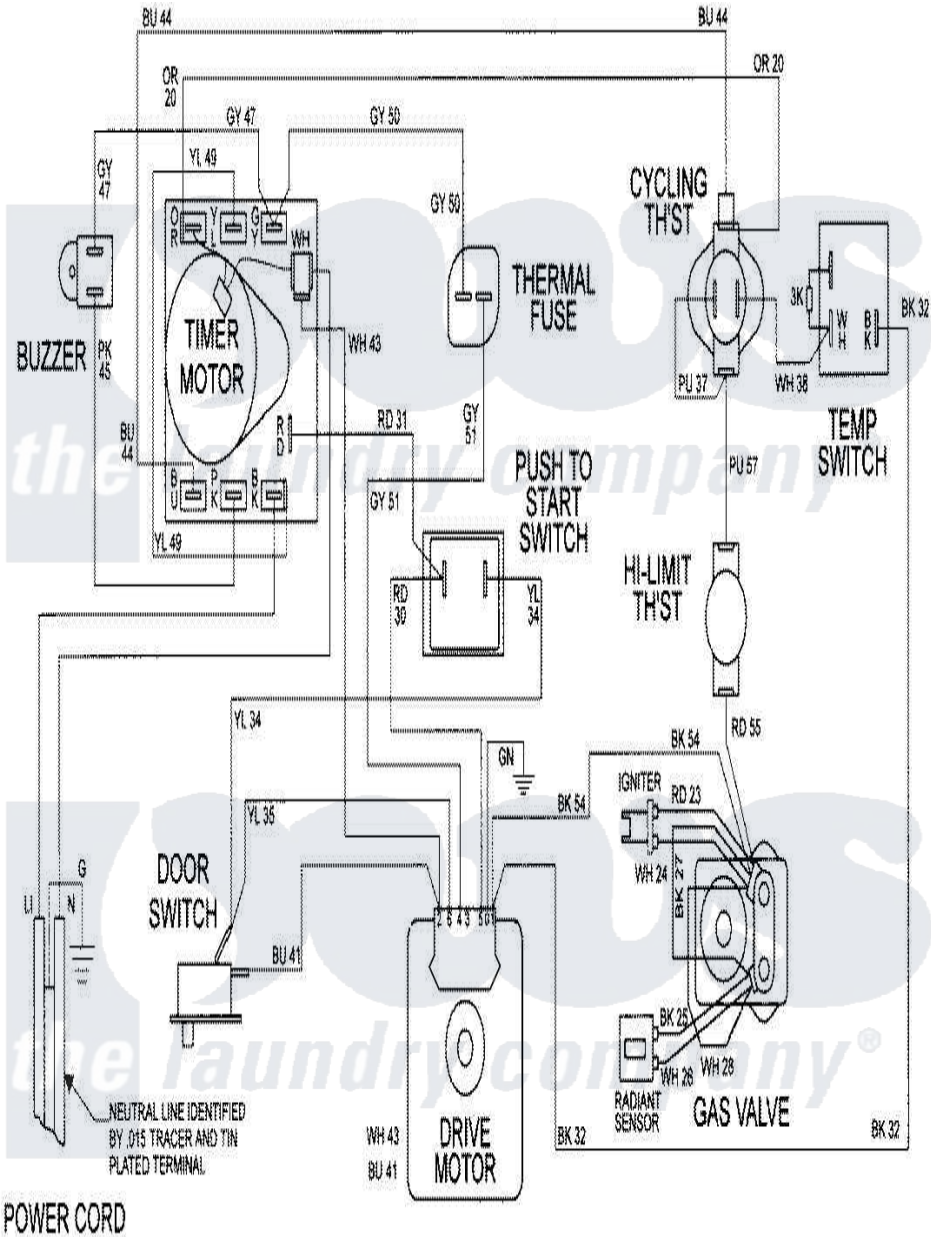

Maytag MDG9306AWA 08 - WIRING INFORMATION

Maytag [Residential Maytag MDG9306AWA Dryer Parts](#) Parts Diagram 08 - WIRING INFORMATION
 Click on the part number to view part

Item	Original Part Number	Replaced By	Status	Part Description
NI	15002306		Not Available	WIRING INFORMATION