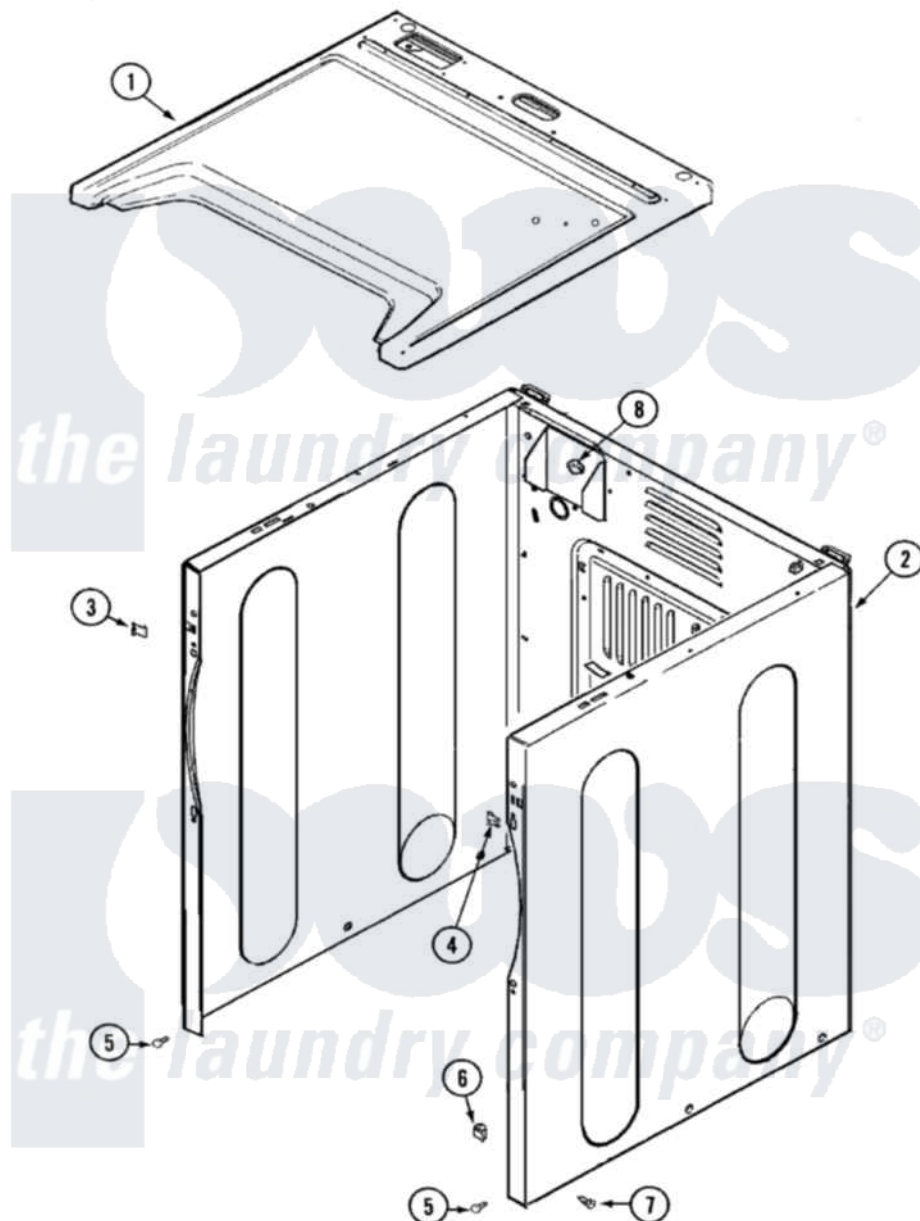

Maytag MDG9306AWW 01 - CABINET-FRONT

Maytag [Residential Maytag MDG9306AWW Dryer Parts](#) Parts Diagram 01 - CABINET-FRONT
 Click on the part number to view part

Item	Original Part Number	Replaced By	Status	Part Description
1	33001896			Cover, Top
2	33001897			Cabinet
3	22002049			Clip Note: Clip, Front Panel
4	213280	204439		Screw And Fstner Assembly
5	22001995			Screw Note: Screw, Tumbler Front And Shroud
6	Y310376			Clip, Door Switch Harness
7	213007			Xfor Cabinet See Cabinet, Back
8	Y310376			Clip, Door Switch Harness