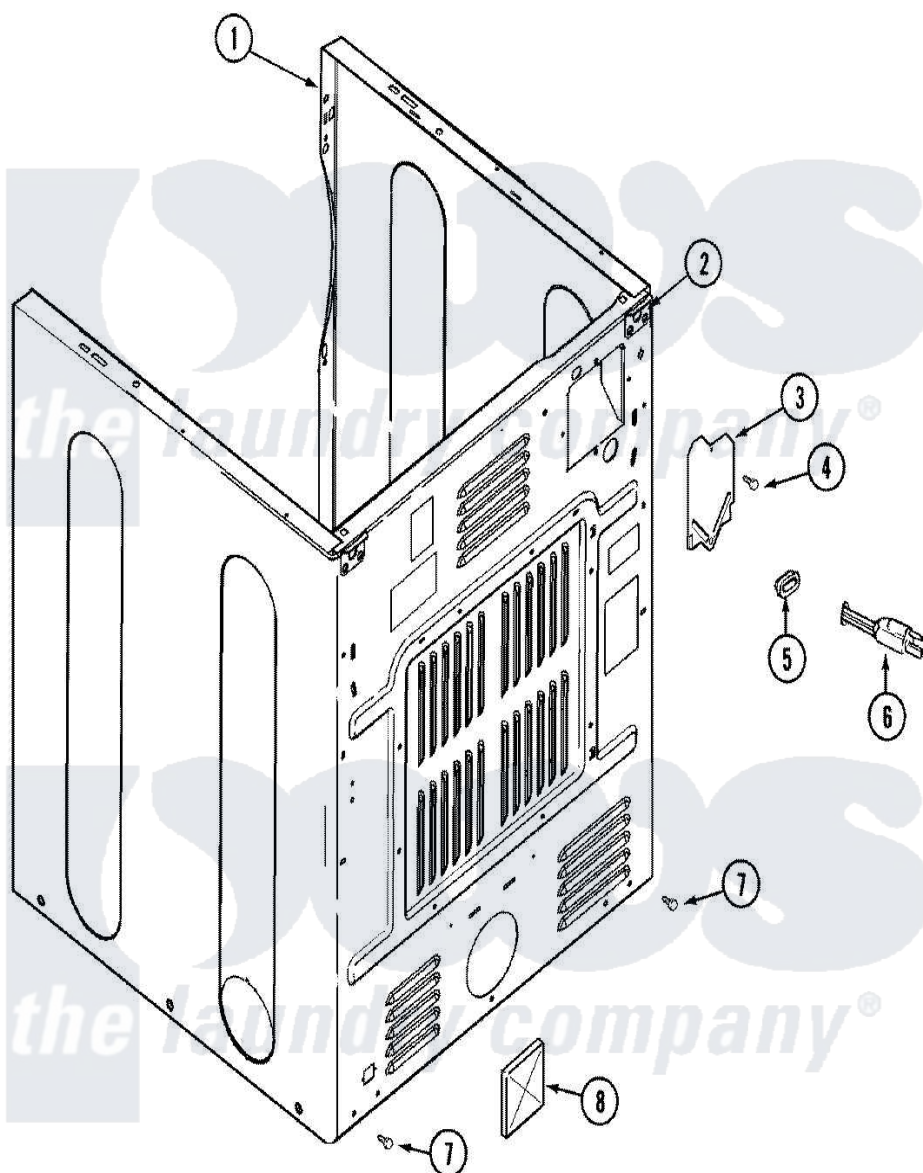

# Maytag MDG9306AWW 02 - CABINET-REAR

Maytag Residential Maytag MDG9306AWW Dryer Parts Parts Diagram 02 - CABINET-REAR  
 Click on the part number to view part

| Item | Original Part Number     | Replaced By | Status        | Part Description                            |
|------|--------------------------|-------------|---------------|---|
| 1    | <a href="#">33001897</a> |             |               | Cabinet                                     |
| 2    | 33001827                 |             | Not Available | BRACKET, CABINET HINGE                      |
| 3    | <a href="#">33001795</a> |             |               | Cover, Terminal Block                       |
| 4    | <a href="#">22001995</a> |             |               | Screw Note: Screw, Tumbler Front And Shroud |
| 5    | <a href="#">211881</a>   |             |               | Grommet, Cord Part Not Used-Gas Models Only |
| 6    | 33001246                 |             | Not Available | CORD, POWER                                 |
| 7    | <a href="#">22001995</a> |             |               | Screw Note: Screw, Tumbler Front And Shroud |