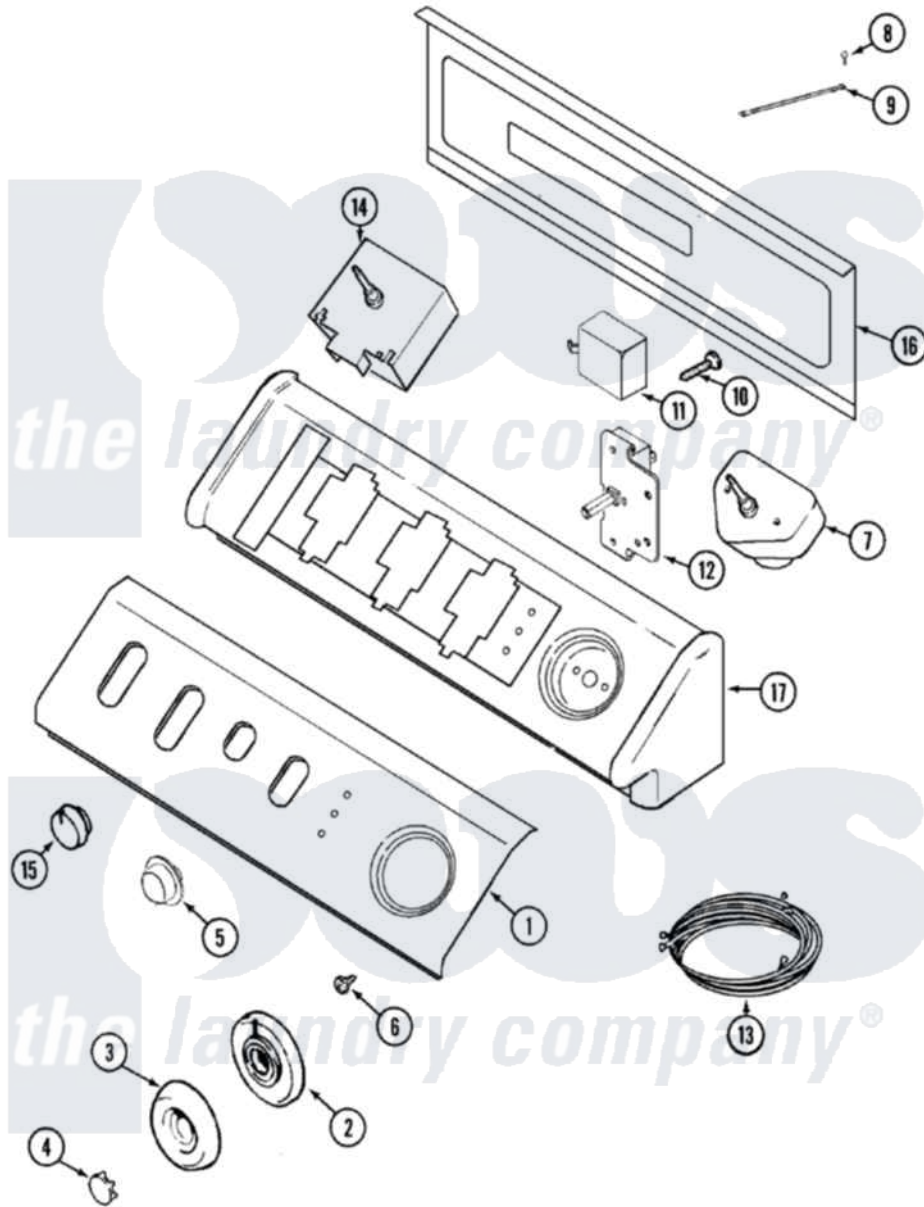

Maytag MDG9306AWW 03 - CONTROL PANEL

Maytag [Residential Maytag MDG9306AWW Dryer Parts](#) Parts Diagram 03 - CONTROL PANEL
 Click on the part number to view part

Item	Original Part Number	Replaced By	Status	Part Description
1	33001924			Panel, Control
"	Y22002339	8534058		Screw
2	33001621			Skirt, Timer Dial
3	22001659			Timer Knob - Grey
4	22001664			Timer Knob Insert/Cap
5	33001619	37001071		Button, Push-To-Start
6	33001690	90767		Screw, 8A X 3/8 HeX Washer Head Tapping
7	33001631			Timer
8	210186	3370225		Screw
9	33001859		Not Available	WIRE, GROUND
10	216423	3370225		Screw
11	33001623			Buzzer, Non-Adjustable
12	33001861	33001618		Switch- PU
13	33001927			Wire Harness, Main
14	33001639			Switch, Temperature
15	22001663			Knob, Selector Switch

16	33001806	Not Available	BACK, CONSOLE PANEL
"	216423	3370225	Screw
17	22002285	Not Available	CONSOLE (WHT)