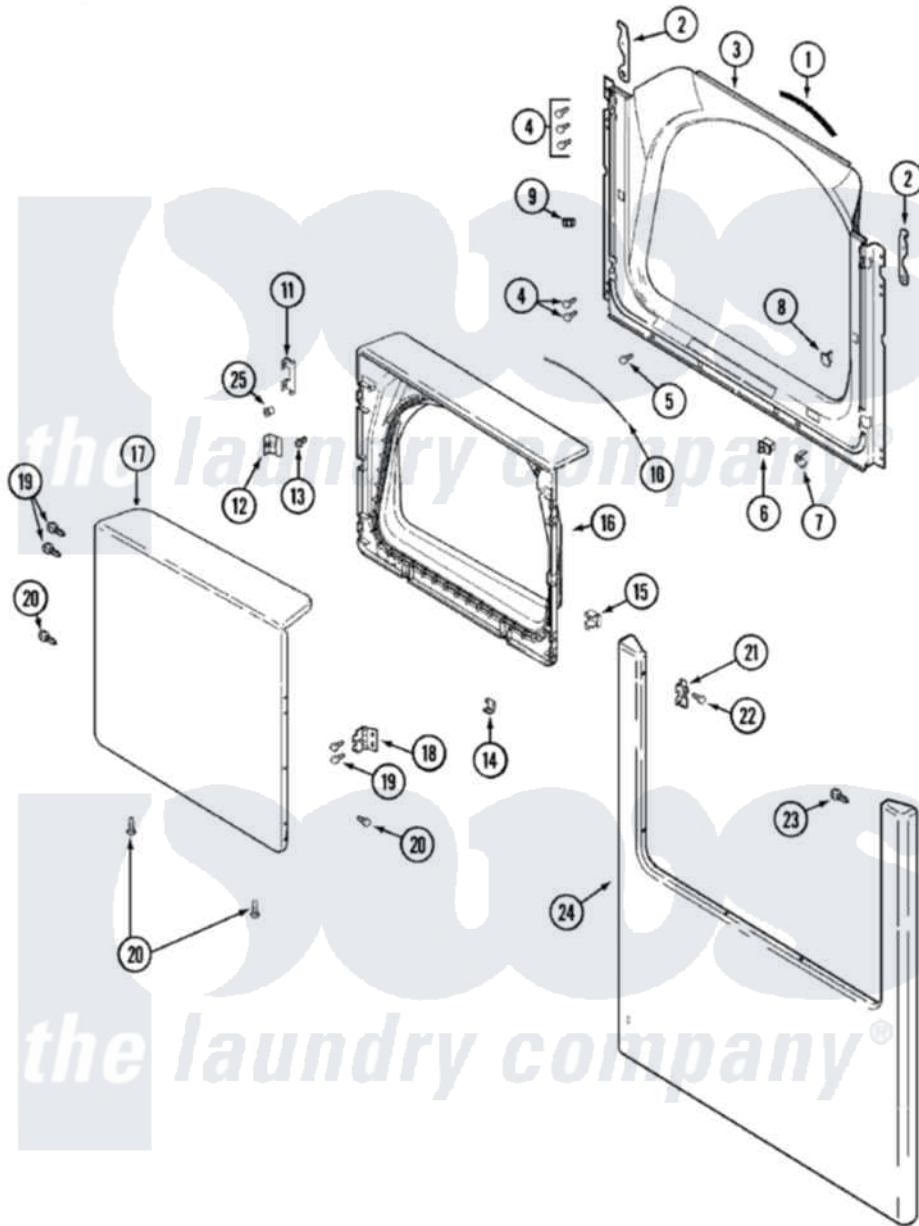

Maytag MDG9306AWW 04 - DOOR

Maytag [Residential Maytag MDG9306AWW Dryer Parts](#) Parts Diagram 04 - DOOR
 Click on the part number to view part

Item	Original Part Number	Replaced By	Status	Part Description
1	33001767			Seal, Shroud
2	22002247	33002597		Hook, Security
3	33001900			Shroud
4	22001995			Screw Note: Screw, Tumbler Front And Shroud
5	33001768			Screw, Shroud Note: Screw, Shroud And Outlet Duct
6	33001509	W10169313		Switch-Dor
7	33001760			Bracket, Hinge
8	33001174	LA-1003		Door Catch Kit
9	33001791	306436		Door Latch Kit--W
"	Y304578	LA-1003		Door Catch Kit
10	33002094			Seal, Door
11	22002038			Clip, Door
12	33001793			Bracket, Strike
13	33001761			Strike, Door
14	22002039			Clip, Door

15	33001763		Plug, Inner Door
16	33001899		Door, Inner
17	22001817		Sheet, Sound Damper
"	33001904		Door, Outer
18	33001759		Hinge, Door
19	22002062	98006631	Screw
20	22002063		Screw No.8-18AB Wafer Head
21	33001764		Cover, Hinge Hole
22	33001787		Screw, Hinge Note: Screw, Hinge Hole Cover
23	22002012		Screw, Hinge Note: Screw, Hinge Bracket
24	33001901		Panel, Front
25	33001771		Bushing, Inner Door