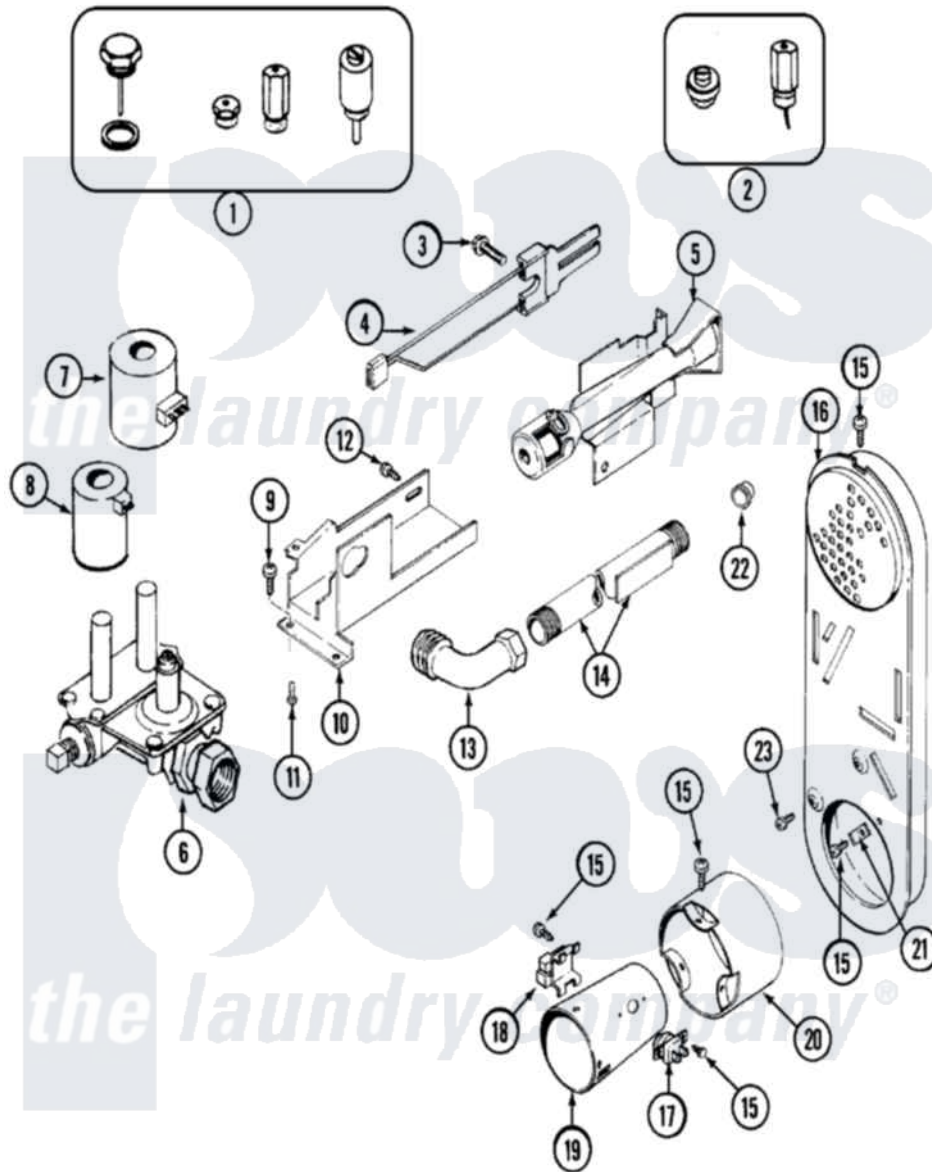

# Maytag MDG9306AWW 05 - GAS VALVE

Maytag Residential Maytag MDG9306AWW Dryer Parts Parts Diagram 05 - GAS VALVE  
 Click on the part number to view part

Item	Original Part Number	Replaced By	Status	Part Description
1	Y306195	<a href="#">MAL9000AXX</a>		LP Gas Con
2	306204	<a href="#">33002924</a>		Gas Conv K
3	<a href="#">304971</a>			Screw Note: Screw, Igniter
4	304970	<a href="#">4391996</a>		Ignitor
5	33001247	<a href="#">33002793</a>		Burner Assembly
6	<a href="#">306176</a>			Valve, Gas
7	<a href="#">306106</a>			Coil, Holding And Booster--W
8	306105	<a href="#">694540</a>		Coil, 60 Hz
9	<a href="#">Y313561</a>			Screw---NA
10	33001834		Not Available	BRACKET, GAS VALVE---NA
11	314568	<a href="#">Y313559</a>		Screw
"	314082	<a href="#">90767</a>		Screw, 8A X 3/8 HeX Washer Head Tapping
12	Y310632	<a href="#">1163839</a>		Screw
13	33001842	<a href="#">3406051</a>		Elbow Union Assembly
14	<a href="#">33001735</a>			Pipe And Bracket Assembly Series 18 Not Needed Use

15	211294	<a href="#">90767</a>	Vavle Screw, 8A X 3/8 HeX Washer Head Tapping
16	33001810	Not Available	DUCT ASSY., INLET (GAS) NOTE: INLET DUCT ASSEMBLY
17	<a href="#">303395</a>		Thermostat, Hi-Limit
18	Y303377	<a href="#">338906</a>	Radiant, Sensor
19	<a href="#">33001835</a>		Cone Assembly, Combustion
"	22001996	<a href="#">3370225</a>	Screw
20	<a href="#">Y303841</a>		Cone, Extension
21	<a href="#">Y312890</a>		Retainer, Heater Chamber
"	22001996	<a href="#">3370225</a>	Screw
22	<a href="#">33001693</a>		Cap, Gas Pipe
23	22001996	<a href="#">3370225</a>	Screw