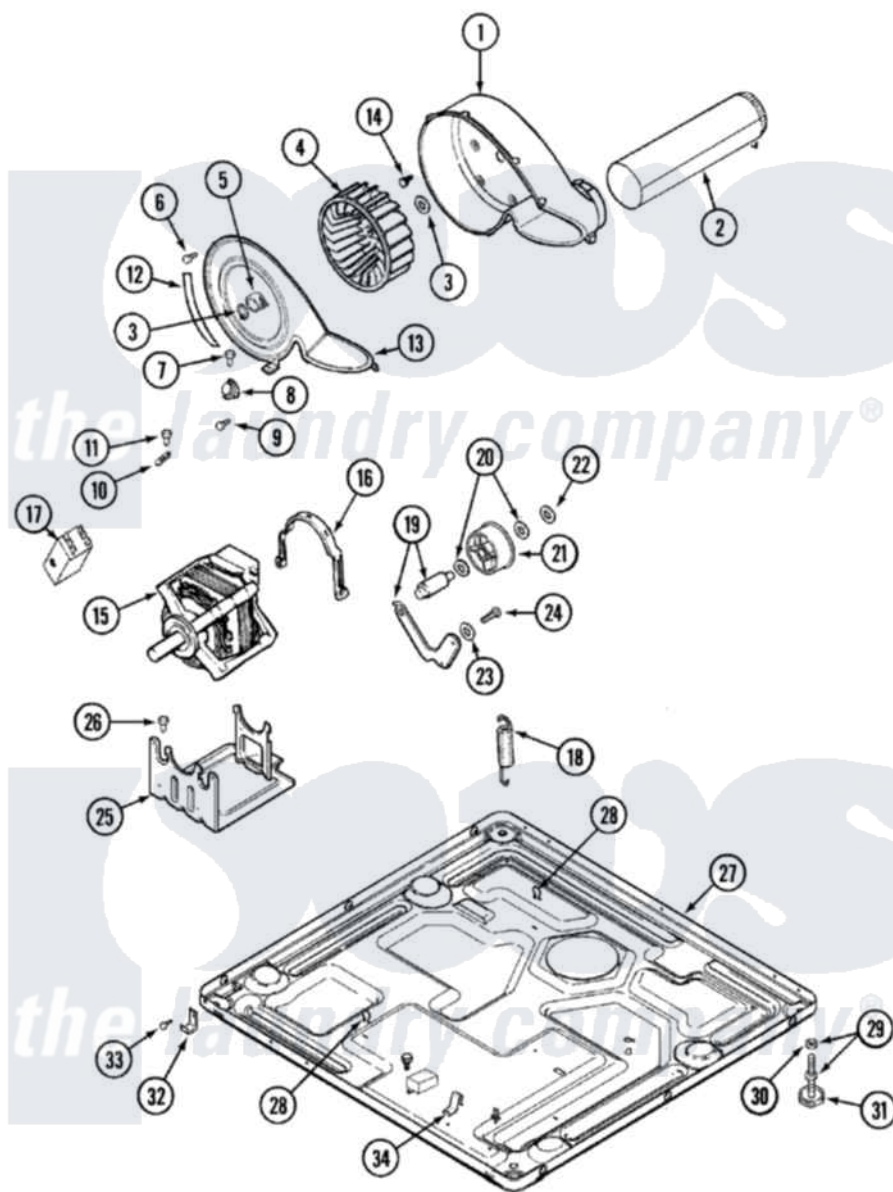

# Maytag MDG9306AWW 06 - MOTOR DRIVE

Maytag [Residential Maytag MDG9306AWW Dryer Parts](#) Parts Diagram 06 - MOTOR DRIVE  
 Click on the part number to view part

Item	Original Part Number	Replaced By	Status	Part Description
1	<a href="#">33001789</a>			Housing, Blower
2	<a href="#">33001800</a>			Duct Assembly, Exhaust
"	<a href="#">22001995</a>			Screw Note: Screw, Tumbler Front And Shroud
3	410233	<a href="#">9703438</a>		Ring-Retrn
4	<a href="#">33001790</a>			Wheel, Blower
5	<a href="#">312967</a>			Clamp, Blower Housing
6	33001855	<a href="#">33002917</a>		Screw, No.10-16
7	<a href="#">Y313561</a>			Screw---NA
8	<a href="#">307250</a>			Thermostat, Multi-Temp
9	22001996	<a href="#">3370225</a>		Screw
10	<a href="#">33001762</a>			Fuse, Thermal
11	314848	<a href="#">W10116760</a>		Screw
12	33001772		Not Available	SEAL, BLOWER COVER
13	<a href="#">33001873</a>			Cover, Blower Housing---NA
14	314818	<a href="#">1163839</a>		Screw
15	33002237	<a href="#">33002478</a>		Motor