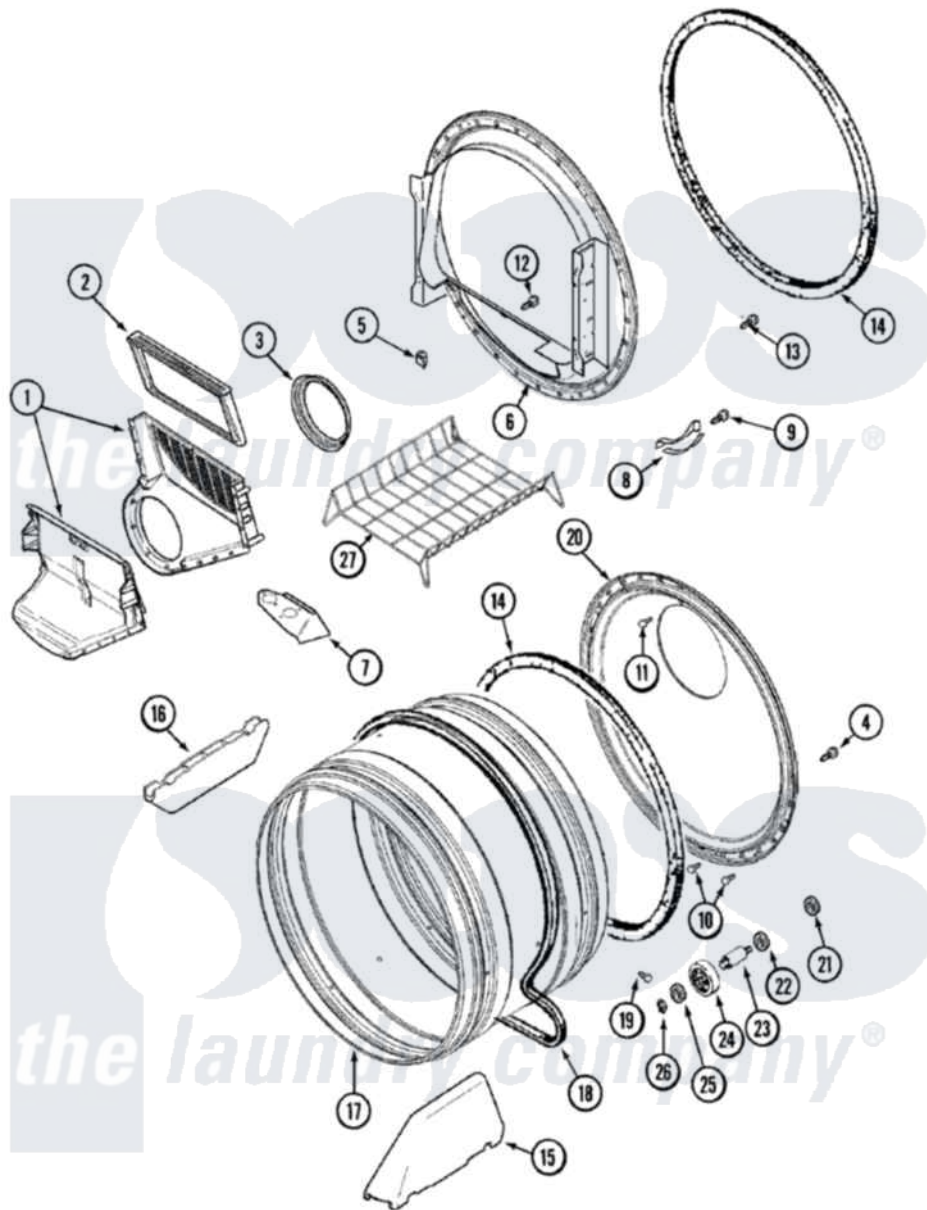

Maytag MDG9306AWW 07 - TUMBLER

Maytag [Residential Maytag MDG9306AWW Dryer Parts](#) Parts Diagram 07 - TUMBLER
 Click on the part number to view part

Item	Original Part Number	Replaced By	Status	Part Description
1	33001799			Outlet Duct Assembly Note: Outlet Duct Assembly
2	33001808			Filter, Lint
3	33001758	33002560		Seal, Blower
4	33002190			SCrew, C BraCe, BraCket, Cabinet
5	Y310376			Clip, Door Switch Harness
6	33001802			Front, Tumbler
8	306508			Tumbler Bearing Kit ---W
9	210720			Rivet, Bearing To Tumbler Frnt
10	22001996	3370225		Screw
11	210932			Screw, No.8 X 9/16 Ctsk Note: Screw, Inlet Duct
12	312311	312311MAY		Screw
13	33001855	33002917		Screw, No.10-16
14	33001807			Seal, Tumbler
15	33001756	33002032		Baffle

16	33001755		Baffle
17	33001889		Tumbler
18	33001777	33002535	V-Belt
19	33001788	33002973	Screw, No.9-15 X 1.00 Hx WS
20	33001801		Back, Tumbler
21	33001443		Nut, Hex
22	Y313347	312535	Washer, Vault Mounting Brk.
23	Y312948	6-3129480	Shaft- Tumbler
24	Y303373	12001541	Drum Roller/Washer Assembly--W
25	312535		Washer, Vault Mounting Brk.
26	410233	9703438	Ring-Retrn