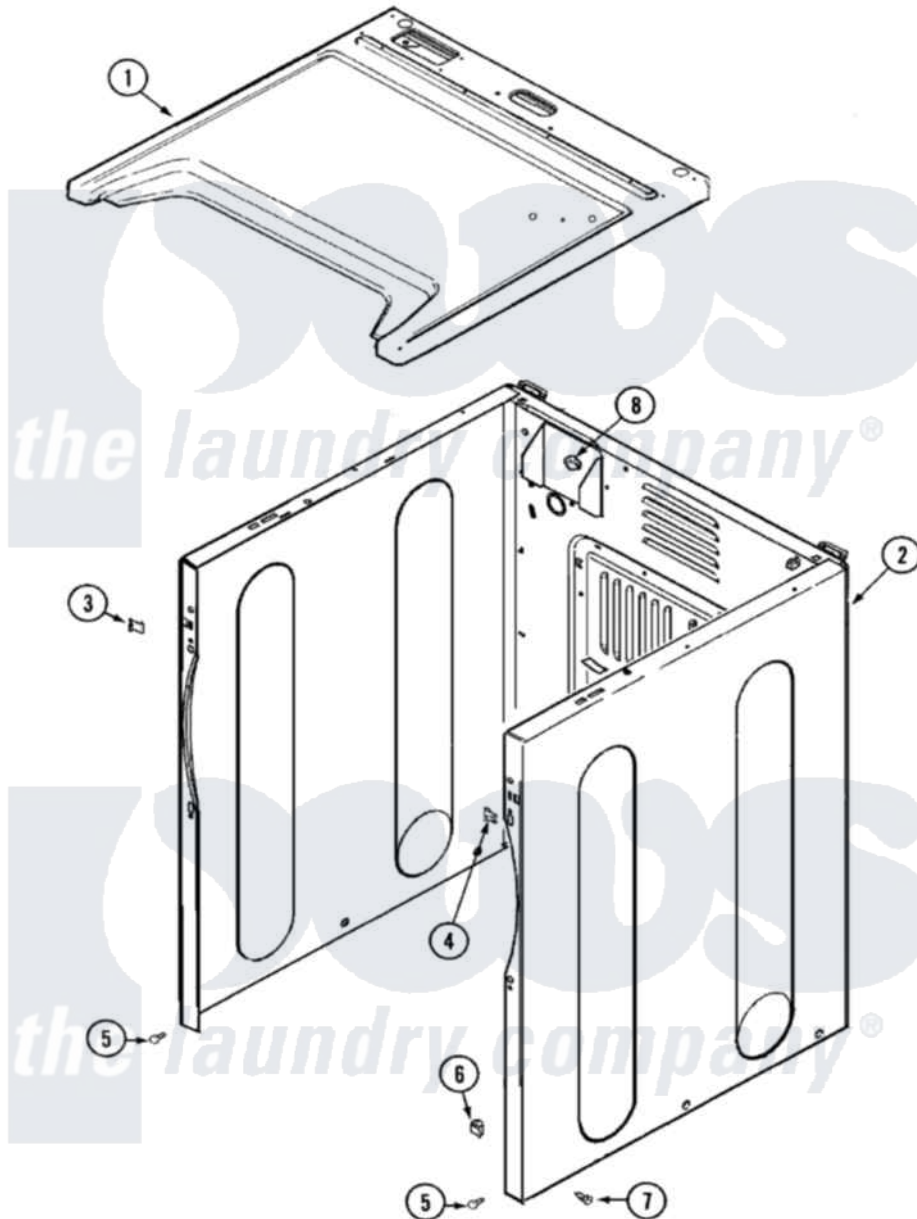

Maytag MDG9306AXA 01 - CABINET-FRONT

Maytag Residential Maytag MDG9306AXA Dryer Parts Parts Diagram 01 - CABINET-FRONT
 Click on the part number to view part

Item	Original Part Number	Replaced By	Status	Part Description
1	33001906		Not Available	COVER, TOP (ALM)---NA
2	33001898	33002373		Cabinet
3	22002049			Clip Note: Clip, Front Panel
4	213280	204439		Screw And Fstner Assembly
5	22001995			Screw Note: Screw, Tumbler Front And Shroud
6	Y310376			Clip, Door Switch Harness
7	213007			Xfor Cabinet See Cabinet, Back
8	Y310376			Clip, Door Switch Harness