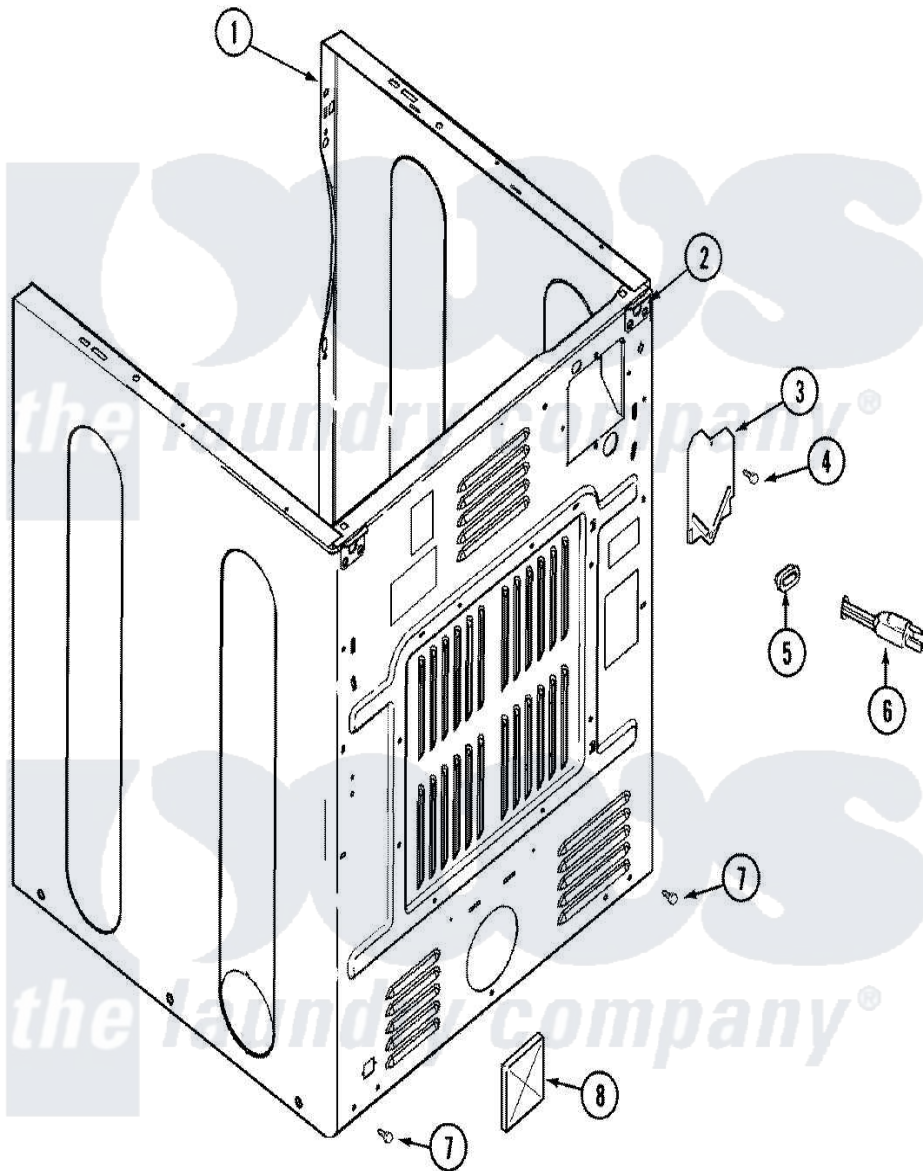

Maytag MDG9306AXA 02 - CABINET-REAR

Maytag [Residential Maytag MDG9306AXA Dryer Parts](#) Parts Diagram 02 - CABINET-REAR
 Click on the part number to view part

Item	Original Part Number	Replaced By	Status	Part Description
1	33001898	33002373		Cabinet
2	33001827		Not Available	BRACKET, CABINET HINGE
3	33001795			Cover, Terminal Block
4	22001995			Screw Note: Screw, Tumbler Front And Shroud
5	211881			Grommet, Cord Part Not Used-Gas Models Only
6	33001246		Not Available	CORD, POWER
7	22001995			Screw Note: Screw, Tumbler Front And Shroud