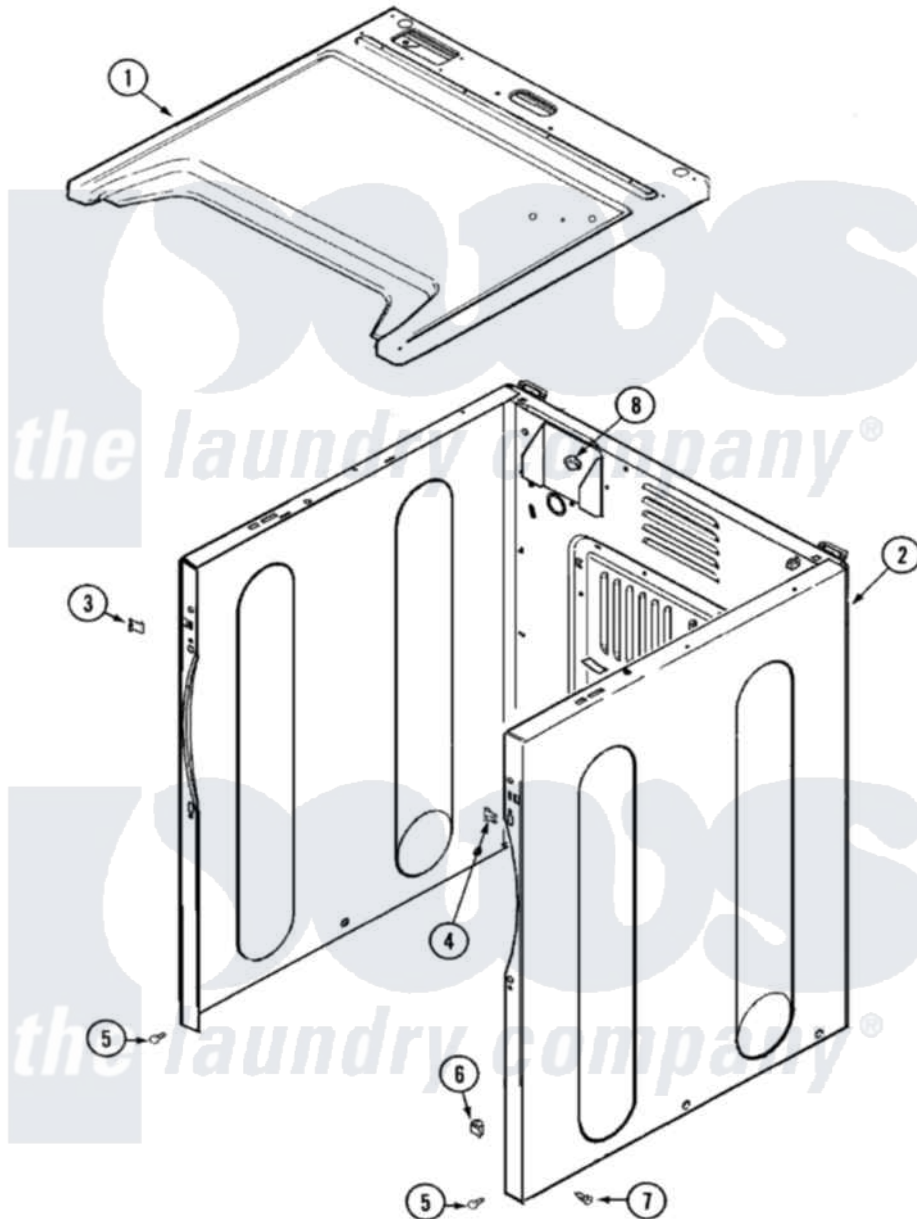

Maytag MDG9306AXW 01 - CABINET-FRONT

Maytag Residential Maytag MDG9306AXW Dryer Parts Parts Diagram 01 - CABINET-FRONT
 Click on the part number to view part

Item	Original Part Number	Replaced By	Status	Part Description
1	33001896			Cover, Top
2	33001897			Cabinet
3	22002049			Clip Note: Clip, Front Panel
4	213280	204439		Screw And Fstner Assembly
5	22001995			Screw Note: Screw, Tumbler Front And Shroud
6	Y310376			Clip, Door Switch Harness
7	213007			Xfor Cabinet See Cabinet, Back
8	Y310376			Clip, Door Switch Harness