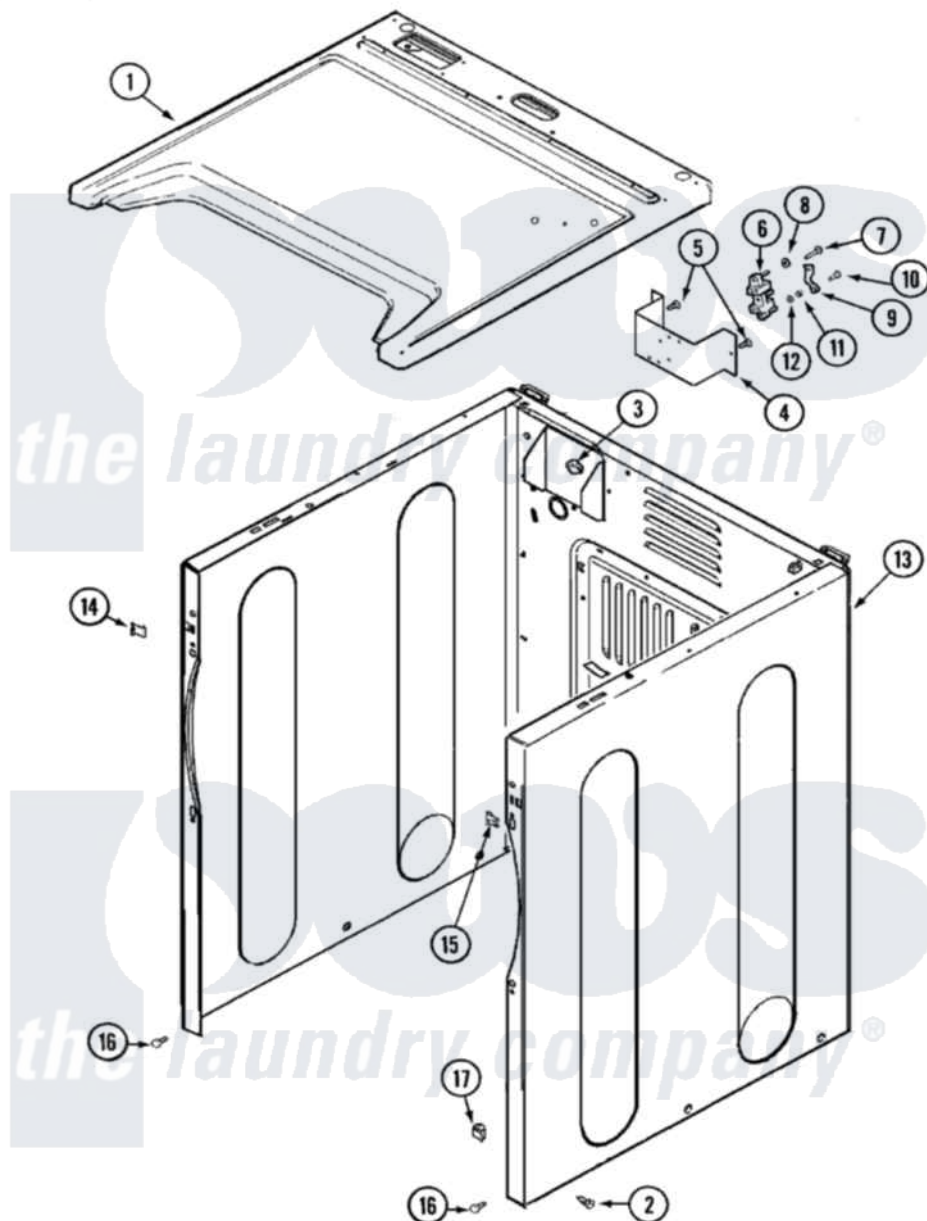

# Maytag MDG9316AWA 02 - CABINET (MDE/MDG9316AWQ/AYQ/AXW)

Maytag Residential Maytag MDG9316AWA Dryer Parts Parts Diagram 02 - CABINET (MDE/MDG9316AWQ/AYQ/AXW)  
 Click on the part number to view part

Item	Original Part Number	Replaced By	Status	Part Description
2	<a href="#">213007</a>			Xfor Cabinet See Cabinet, Back
14	<a href="#">22002049</a>			Clip Note: Clip, Front Panel
15	213280	<a href="#">204439</a>		Screw And Fstner Assembly
16	<a href="#">22001995</a>			Screw Note: Screw, Tumbler Front And Shroud
17	<a href="#">Y310376</a>			Clip, Door Switch Harness