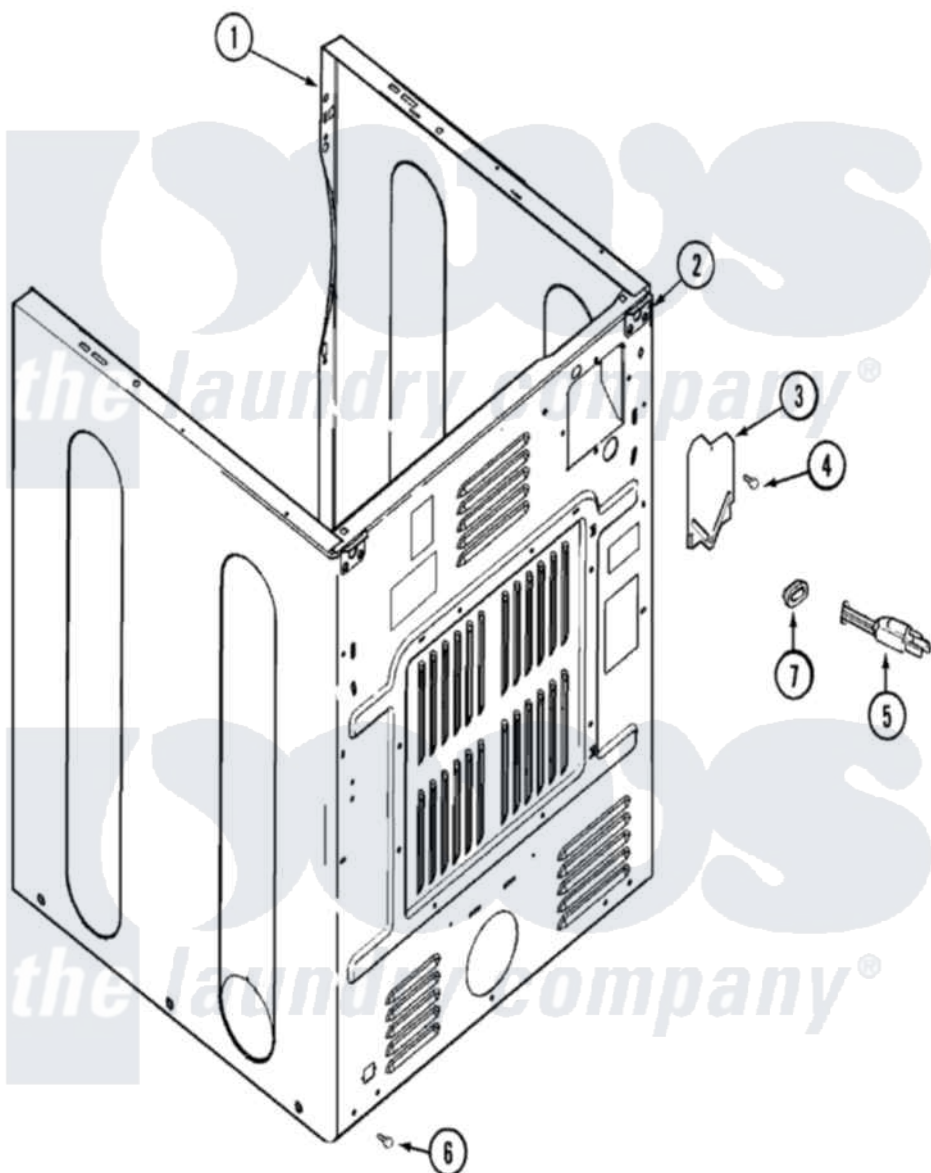

**Maytag MDG9316AWA 04 - CABINET-REAR
(MDE/MDG9316AWQ/AYQ/AXW)**

Maytag Residential Maytag MDG9316AWA Dryer Parts Parts Diagram 04 - CABINET-REAR
(MDE/MDG9316AWQ/AYQ/AXW)
Click on the part number to view part

Item	Original Part Number	Replaced By	Status	Part Description
2	33001827		Not Available	BRACKET, CABINET HINGE
3	33001795			Cover, Terminal Block
4	22001995			Screw Note: Screw, Tumbler Front And Shroud
6	22001995			Screw Note: Screw, Tumbler Front And Shroud