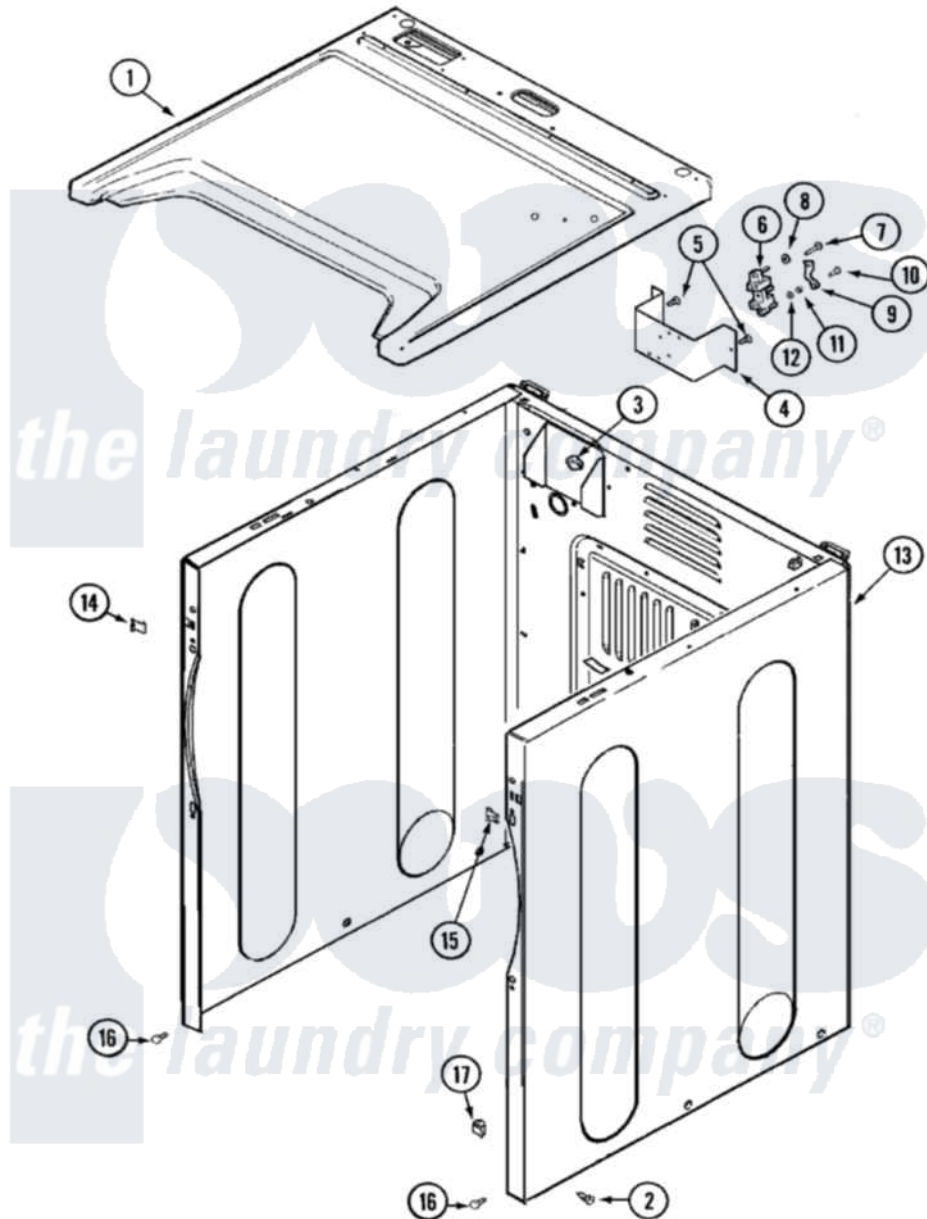

Maytag MDG9316AWQ 01 - CABINET (MDE/MDG9316AWQ/AYQ/AXW)

Maytag Residential Maytag MDG9316AWQ Dryer Parts Parts Diagram 01 - CABINET (MDE/MDG9316AWQ/AYQ/AXW)  
 Click on the part number to view part

Item	Original Part Number	Replaced By	Status	Part Description
1	33002634		Not Available	COVER, TOP (BSQ-AS PK)
"	33002372		Not Available	COVER, TOP (BSQ)
2	22003409	<a href="#">213007</a>		Xfor Cabinet See Cabinet, Back
"	<a href="#">213007</a>			Xfor Cabinet See Cabinet, Back
3	<a href="#">Y310376</a>			Clip, Door Switch Harness
13	<a href="#">33002625</a>			Cabinet, Assembly
"	<a href="#">33002373</a>			Cabinet
"	<a href="#">33002373</a>			Cabinet
14	<a href="#">22002049</a>			Clip Note: Clip, Front Panel
15	213280	<a href="#">204439</a>		Screw And Fstner Assembly
16	<a href="#">22001995</a>			Screw Note: Screw, Tumbler Front And Shroud
17	<a href="#">Y310376</a>			Clip, Door Switch Harness