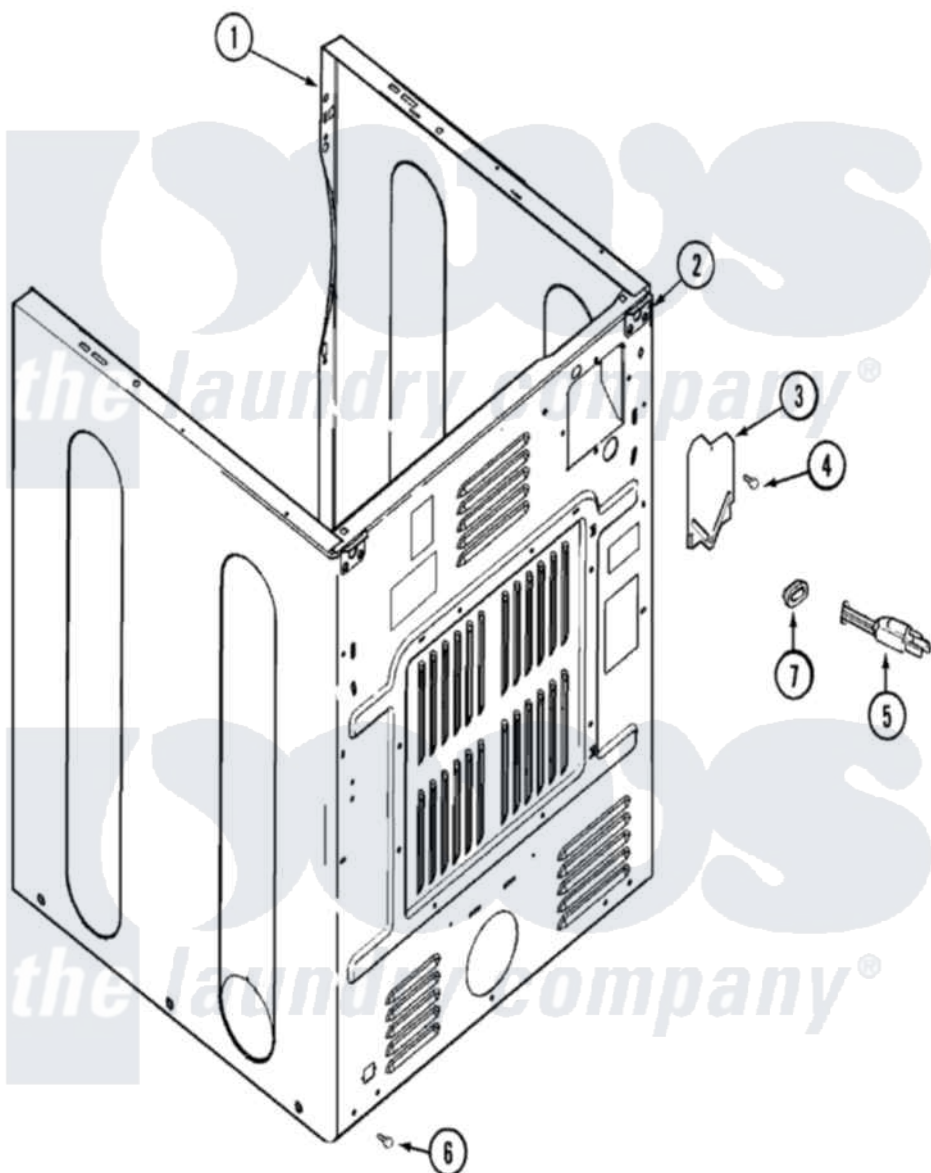

**Maytag MDG9316AWQ 02 - CABINET-REAR
(MDE/MDG9316AWQ/AYQ/AXW)**

Maytag Residential Maytag MDG9316AWQ Dryer Parts Parts Diagram 02 - CABINET-REAR
(MDE/MDG9316AWQ/AYQ/AXW)
Click on the part number to view part

Item	Original Part Number	Replaced By	Status	Part Description
1	33002625			Cabinet, Assembly
"	33002373			Cabinet
2	33001827		Not Available	BRACKET, CABINET HINGE
"	22003367	22004095		Hinge, Plastic
"	22001995			Screw Note: Screw, Tumbler Front And Shroud
3	33001795			Cover, Terminal Block
4	22001995			Screw Note: Screw, Tumbler Front And Shroud
5	33001246		Not Available	CORD, POWER
6	22001995			Screw Note: Screw, Tumbler Front And Shroud
7	211881			Grommet, Cord Part Not Used-Gas Models Only