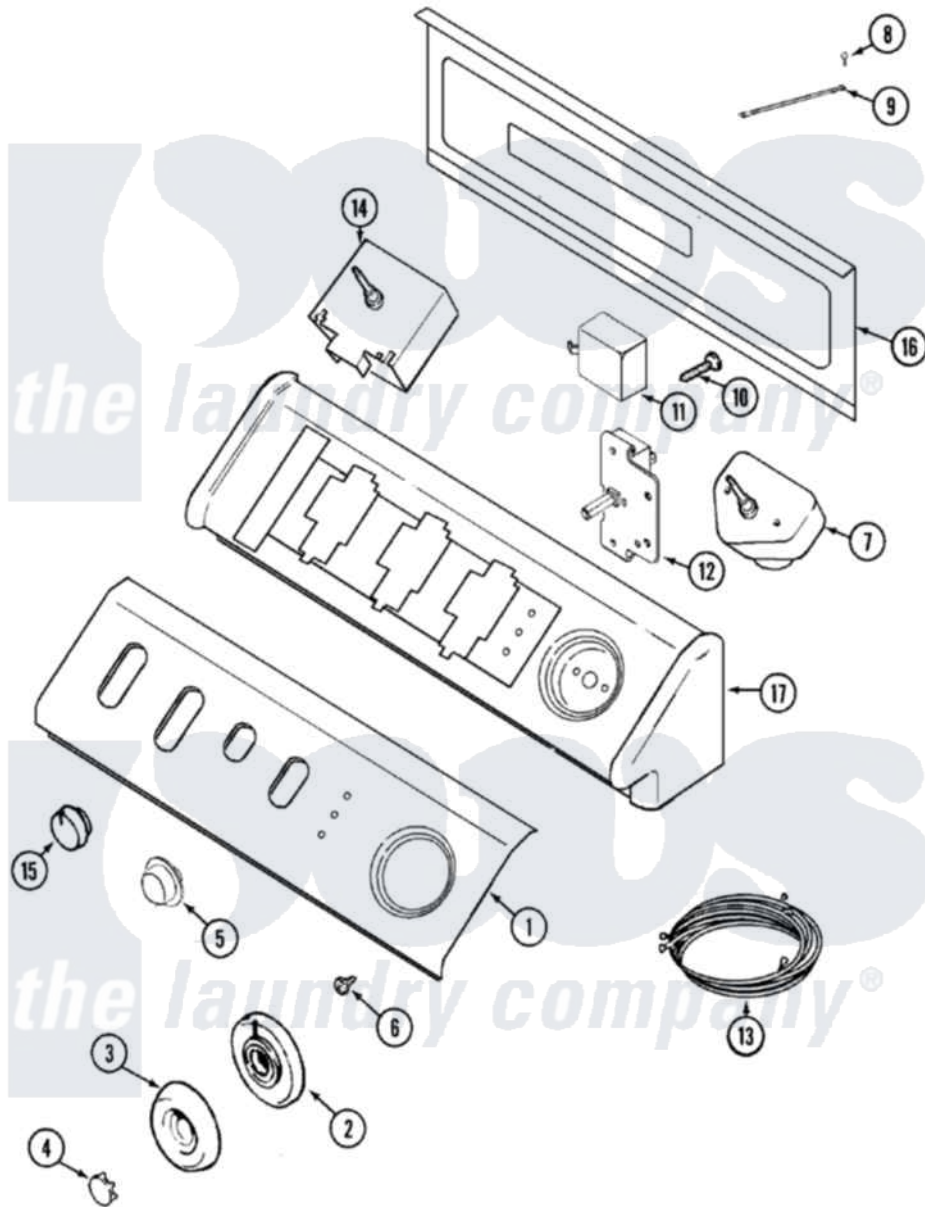

**Maytag MDG9316AWQ 03 - CONTROL PANEL
(MDE/MDG9316AWQ/AYQ/AXW)**

Maytag [Residential Maytag MDG9316AWQ Dryer Parts](#) Parts Diagram 03 - CONTROL PANEL
(MDE/MDG9316AWQ/AYQ/AXW)
Click on the part number to view part

Item	Original Part Number	Replaced By	Status	Part Description
1	33002352			Panel, Control
"	Y22002339	8534058		Screw
2	33002346			Skirt, Timer Dial
3	22001659			Timer Knob - Grey
4	33002347			Timer Knob Insert/Cap
5	33002324	33002435		Button, Push-To-Start
6	33001690	90767		Screw, 8A X 3/8 HeX Washer Head Tapping
7	33001631			Timer
8	210186	3370225		Screw
9	33001859		Not Available	WIRE, GROUND
10	216423	3370225		Screw
11	33001623			Buzzer, Non-Adjustable
12	33002356	33001618		Switch- PU
13	33001929			Wire Harness, Main

14	33001639		Switch, Temperature
15	22002589		Knob, Selector
16	216423	3370225	Screw
"	33001806		Not Available
			BACK, CONSOLE PANEL
17	33002327	37001115	Console
18	33001902		Not Available
			MANUAL, USE & CARE
"	33001911		Not Available
			MANUAL, USE & CARE (FRENCH)