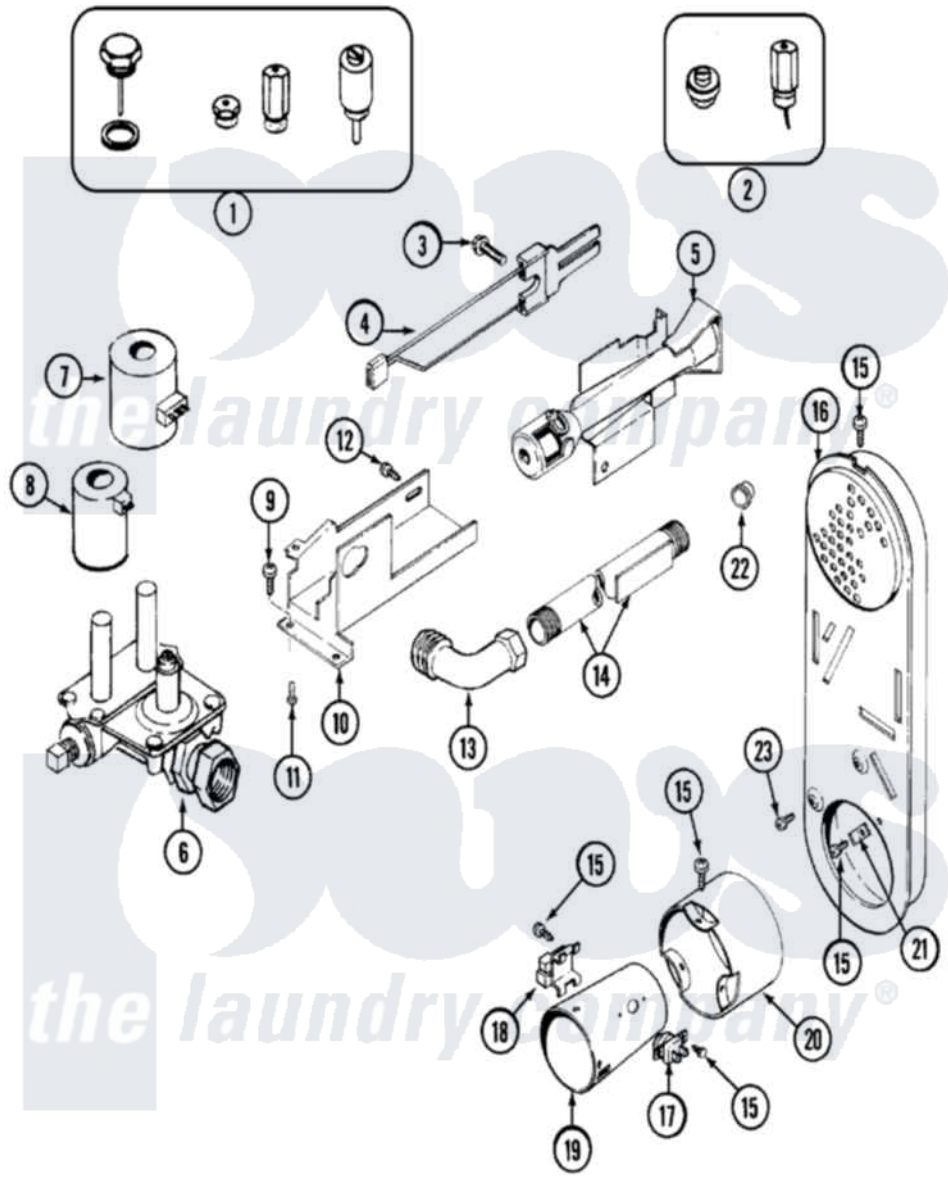

Maytag MDG9316AWQ 05 - GAS VALVE (MDG9316AWQ/AXW)

Maytag Residential Maytag MDG9316AWQ Dryer Parts Parts Diagram 05 - GAS VALVE (MDG9316AWQ/AXW)
 Click on the part number to view part

Item	Original Part Number	Replaced By	Status	Part Description
1	Y306195	MAL9000AXX		LP Gas Con
2	306204	33002924		Gas Conv K
3	304971			Screw Note: Screw, Igniter
4	304970	4391996		Ignitor
5	33001247	33002793		Burner Assembly
6	306176			Valve, Gas
7	306106			Coil, Holding And Booster--W
8	306105	694540		Coil, 60 Hz
9	Y313561			Screw---NA
10	33001834		Not Available	BRACKET, GAS VALVE---NA
11	314568	Y313559		Screw
"	314082	90767		Screw, 8A X 3/8 HeX Washer Head Tapping
12	Y310632	1163839		Screw
13	33001842	3406051		Elbow Union Assembly
14	33001735			Pipe And Bracket Assembly Series 18 Not Needed Use

15	211294	90767	Vavle Screw, 8A X 3/8 HeX Washer Head Tapping
16	33001810	Not Available	DUCT ASSY., INLET (GAS) NOTE: INLET DUCT ASSEMBLY
17	303395		Thermostat, Hi-Limit
18	Y303377	338906	Radiant, Sensor
19	33001835		Cone Assembly, Combustion
"	22001996	3370225	Screw
20	Y303841		Cone, Extension
21	Y312890		Retainer, Heater Chamber
"	22001996	3370225	Screw
22	33001693		Cap, Gas Pipe
23	22001996	3370225	Screw