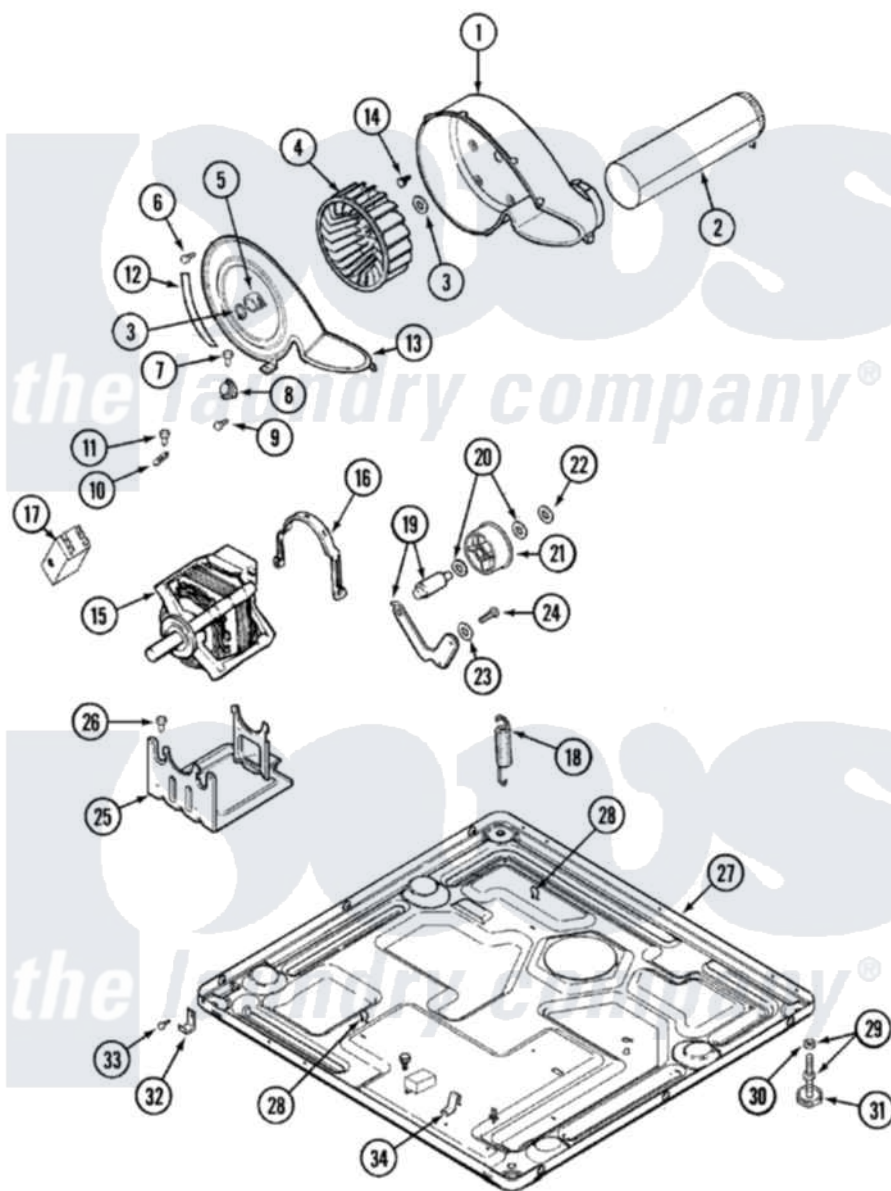

**Maytag MDG9316AWQ 06 - MOTOR DRIVE
(MDE/MDG9316AWQ/AYQ/AXW)**

Maytag [Residential Maytag MDG9316AWQ Dryer Parts](#) Parts Diagram 06 - MOTOR DRIVE
(MDE/MDG9316AWQ/AYQ/AXW)
Click on the part number to view part

Item	Original Part Number	Replaced By	Status	Part Description
1	33001789			Housing, Blower
2	33001800			Duct Assembly, Exhaust
"	22001995			Screw Note: Screw, Tumbler Front And Shroud
3	410233	9703438		Ring-Retrn
4	33001790			Wheel, Blower
5	312967			Clamp, Blower Housing
6	33001855	33002917		Screw, No.10-16
7	Y313561			Screw---NA
8	307250			Thermostat, Multi-Temp
9	22001996	3370225		Screw
10	33001762			Fuse, Thermal
11	314848	W10116760		Screw
12	33001772		Not Available	SEAL, BLOWER COVER
13	33001873			Cover, Blower Housing---NA

14	314818	1163839	Screw
15	33002237	33002478	Motor
"	33002478		Motor
"	33002795		Motor, Drive 60Hz
16	Y015825		Clip, Motor To Motor Support
17	33001854	33002478	Motor
18	33001754	33002459	Assembly, Spring And Plug
"	33002157		Grommet
19	33001840	6-3705180	Idler Arm
20	Y312527		Washer, Idler Shaft
21	33001783	6-3700340	Bearing- I
22	312958	354987	Ring, Retaining
23	315772		Sleeve, Idler Arm
24	Y014874		Screw, Idler Arm And Sleeve
25	33001752	33002817	Motor Support, Offset
26	Y313561		Screw---NA
27	33001845		Not Available
"	33002465		Not Available
"	33002622		Base,
28	410490		Spring, Retainer Wire Harness
29	Y305086		Adjustable Leg And Nut
30	Y052740	62739	Nut, Lock
31	Y314137		Foot, Rubber
32	22002239		Clip, Front Panel
33	Y310632	1163839	Screw
34	22002244		Clip, Grounding