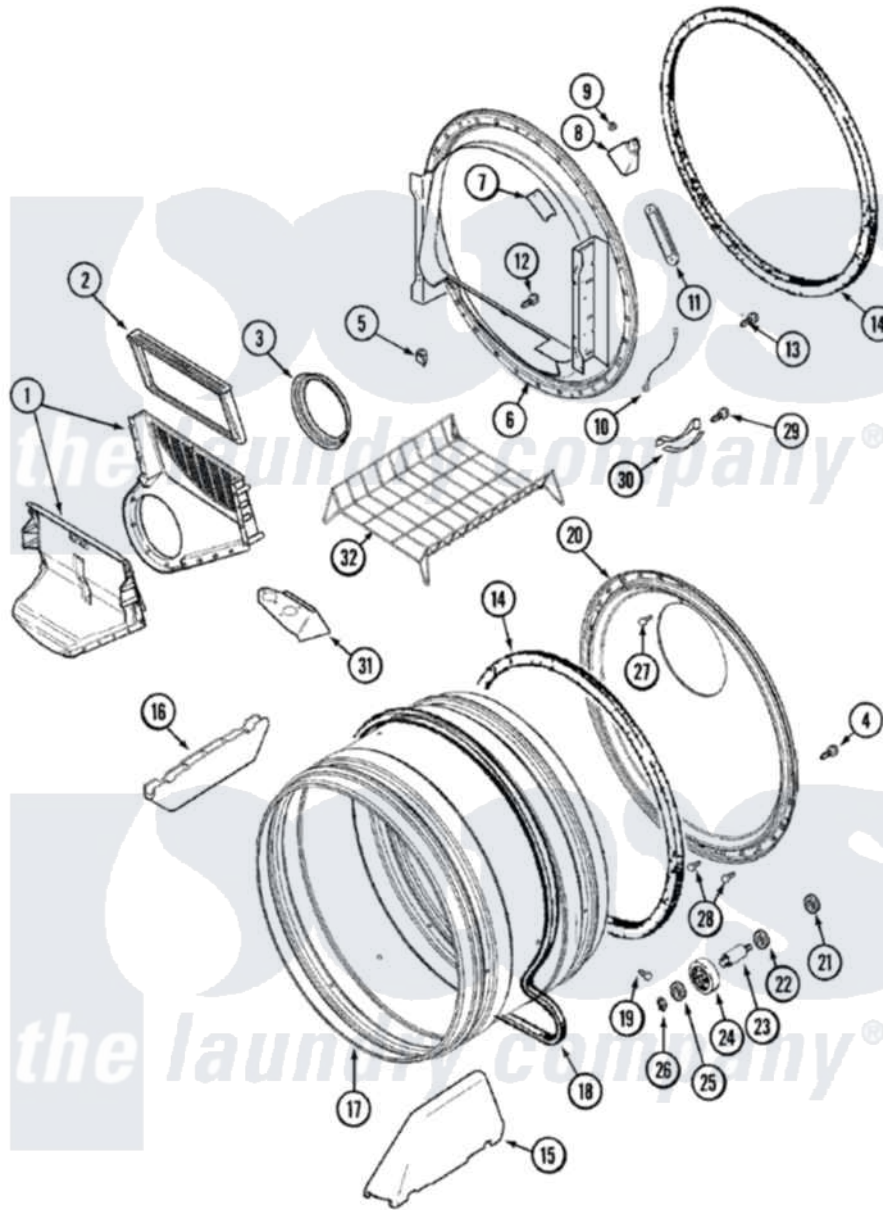

Maytag MDG9316AWQ 07 - TUMBLER (MDE/MDG9316AWQ/AYQ/AXW)

Maytag Residential Maytag MDG9316AWQ Dryer Parts Parts Diagram 07 - TUMBLER (MDE/MDG9316AWQ/AYQ/AXW)
 Click on the part number to view part

Item	Original Part Number	Replaced By	Status	Part Description
1	33001799			Outlet Duct Assembly Note: Outlet Duct Assembly
2	33001808			Filter, Lint
3	33001758	33002560		Seal, Blower
4	33002190			SCrew, C BraCe, BraCket, Cabinet
"	33001903			Front, Tumbler
5	Y310376			Clip, Door Switch Harness
6	33001903			Front, Tumbler
7	33001869			Lens, Drum Light
"	33001871			Screw Note: Screw, Drum Light
8	22002263			Lamp
"	33001870		Not Available	HOLDER, LAMP (W/HOUSING) NOTE: LAMP (W/HOUSING & HOLDER)
9	214872			Palnut, End Cap Note: Nut, Lamp Holder
10	Y303711			Sensor Ground Wire

"	211294	90767	Screw, 8A X 3/8 HeX Washer Head Tapping
11	33001809		Sensor Bar Assembly
"	22001078	3177991	Screw
12	312311	312311MAY	Screw
13	33001855	33002917	Screw, No.10-16
14	33001807		Seal, Tumbler
15	33001756	33002032	Baffle
16	33001755		Baffle
17	33001889		Tumbler
"	33002779		Tumbler Back And Seal As-Pack
18	33001777	33002535	V-Belt
19	33001788	33002973	Screw, No.9-15 X 1.00 Hx WS
20	33001801		Back, Tumbler
21	33001443		Nut, Hex
22	Y313347	312535	Washer, Vault Mounting Brk.
23	Y312948	6-3129480	Shaft- Tumbler
24	Y303373	12001541	Drum Roller/Washer Assembly--W
25	312535		Washer, Vault Mounting Brk.
26	410233	9703438	Ring-Retrn
27	210932		Screw, No.8 X 9/16 Ctsk Note: Screw, Inlet Duct
28	22001996	3370225	Screw
29	210720		Rivet, Bearing To Tumbler Fmt
30	306508		Tumbler Bearing Kit ----W
32	33001917	33001917A	Rack- Dryi