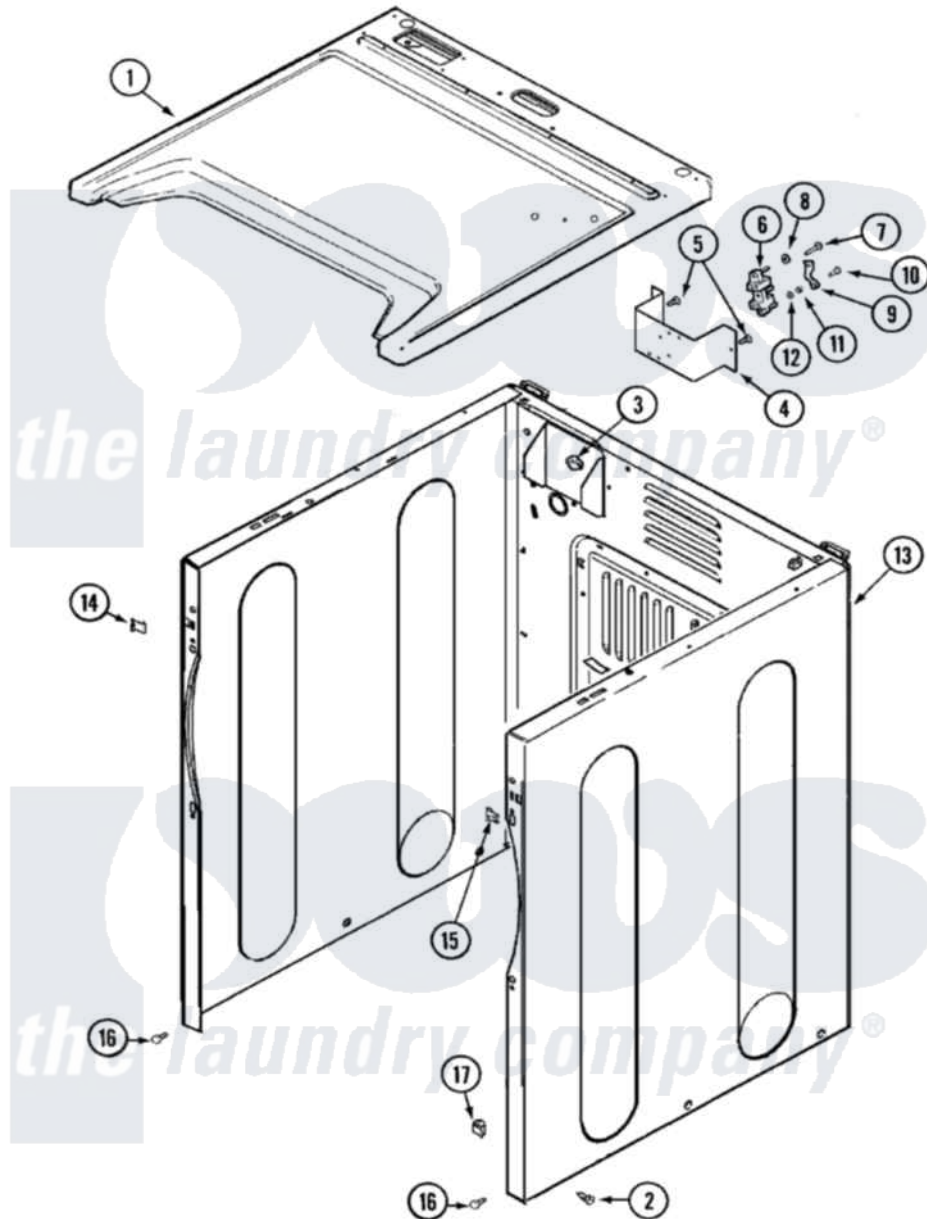

# Maytag MDG9316AWW 01 - CABINET

Maytag Residential Maytag MDG9316AWW Dryer Parts Parts Diagram 01 - CABINET  
 Click on the part number to view part

Item	Original Part Number	Replaced By	Status	Part Description
1	<a href="#">33002631</a>			Cover, Top
"	<a href="#">33001896</a>			Cover, Top
2	<a href="#">213007</a>			Xfor Cabinet See Cabinet, Back
3	<a href="#">Y310376</a>			Clip, Door Switch Harness
13	<a href="#">33001897</a>			Cabinet
"	22003643			CABINET ASSY. (WHT AS PK)
14	<a href="#">22002049</a>			Clip Note: Clip, Front Panel
15	213280	<a href="#">204439</a>		Screw And Fstner Assembly
16	<a href="#">22001995</a>			Screw Note: Screw, Tumbler Front And Shroud
17	<a href="#">Y310376</a>			Clip, Door Switch Harness