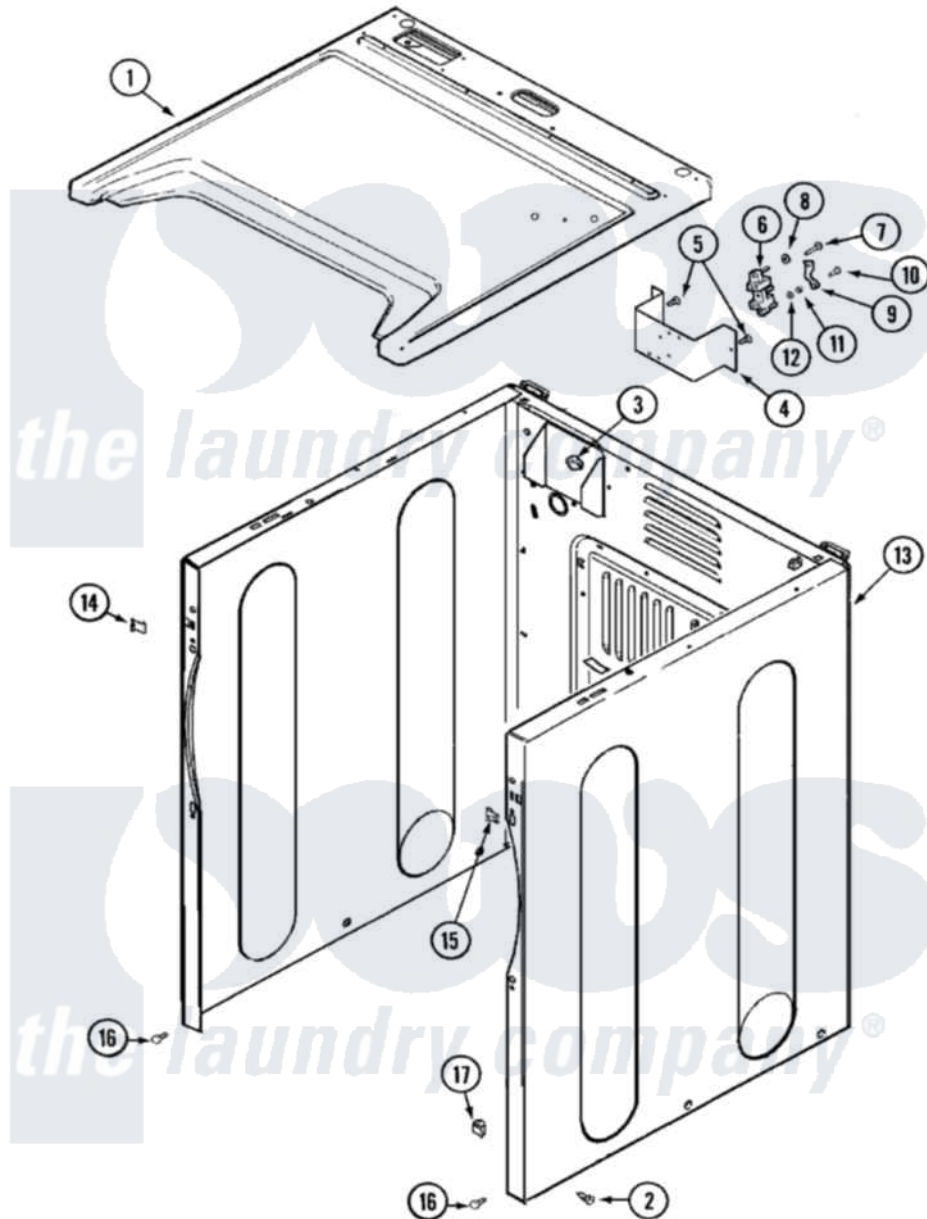

Maytag MDG9316AWW 02 - CABINET (MDE/MDG9316AWQ/AYQ/AXW)

Maytag Residential Maytag MDG9316AWW Dryer Parts Parts Diagram 02 - CABINET (MDE/MDG9316AWQ/AYQ/AXW)
 Click on the part number to view part

Item	Original Part Number	Replaced By	Status	Part Description
2	213007			Xfor Cabinet See Cabinet, Back
14	22002049			Clip Note: Clip, Front Panel
15	213280	204439		Screw And Fstner Assembly
16	22001995			Screw Note: Screw, Tumbler Front And Shroud
17	Y310376			Clip, Door Switch Harness