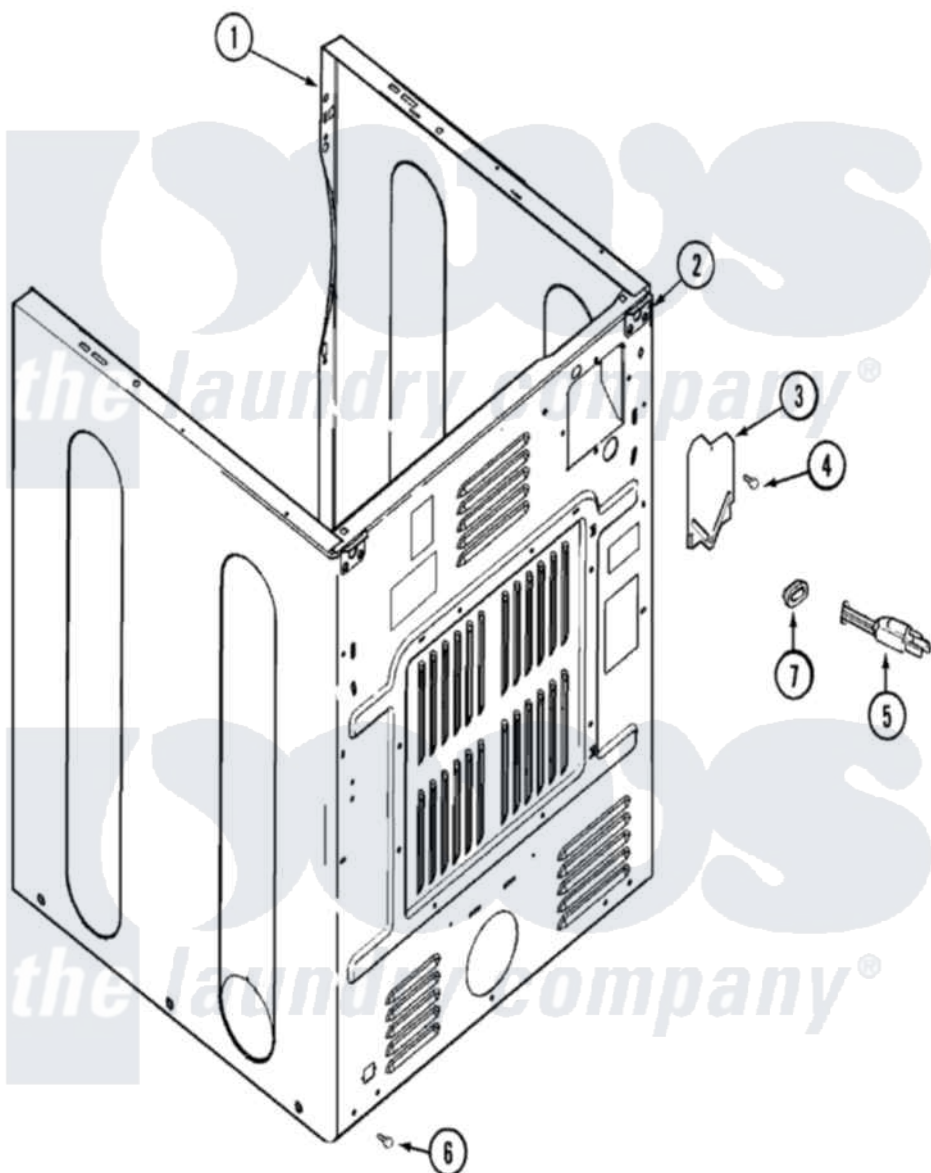

**Maytag MDG9316AWW 04 - CABINET-REAR
(MDE/MDG9316AWQ/AYQ/AXW)**

Maytag Residential Maytag MDG9316AWW Dryer Parts Parts Diagram 04 - CABINET-REAR
(MDE/MDG9316AWQ/AYQ/AXW)
Click on the part number to view part

Item	Original Part Number	Replaced By	Status	Part Description
2	33001827		Not Available	BRACKET, CABINET HINGE
3	33001795			Cover, Terminal Block
4	22001995			Screw Note: Screw, Tumbler Front And Shroud
6	22001995			Screw Note: Screw, Tumbler Front And Shroud