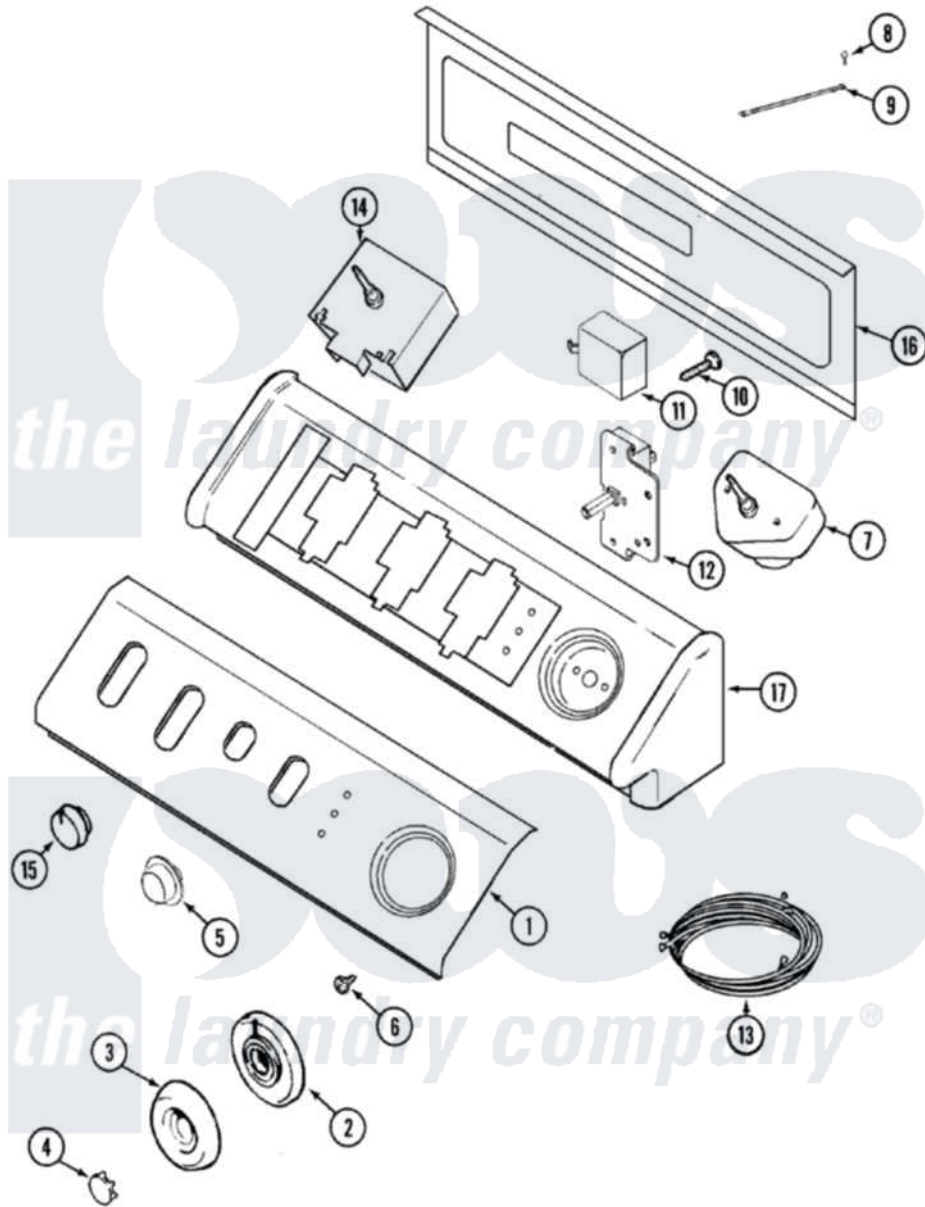

Maytag MDG9316AWW 05 - CONTROL PANEL

Maytag [Residential Maytag MDG9316AWW Dryer Parts](#) Parts Diagram 05 - CONTROL PANEL
 Click on the part number to view part

Item	Original Part Number	Replaced By	Status	Part Description
1	33001924			Panel, Control
"	Y22002339	8534058		Screw
2	33001621			Skirt, Timer Dial
3	22001659			Timer Knob - Grey
4	22001664			Timer Knob Insert/Cap
5	33001619	37001071		Button, Push-To-Start
6	33001690	90767		Screw, 8A X 3/8 HeX Washer Head Tapping
7	33001631			Timer
8	210186	3370225		Screw
9	33001859		Not Available	WIRE, GROUND
10	216423	3370225		Screw
11	33001623			Buzzer, Non-Adjustable
12	33001861	33001618		Switch- PU
13	33001929			Wire Harness, Main
14	33001639			Switch, Temperature
15	22001663			Knob, Selector Switch

16	33001806	Not Available	BACK, CONSOLE PANEL
"	216423	3370225	Screw
17	22002285	Not Available	CONSOLE (WHT)
18	33001902	Not Available	MANUAL, USE & CARE