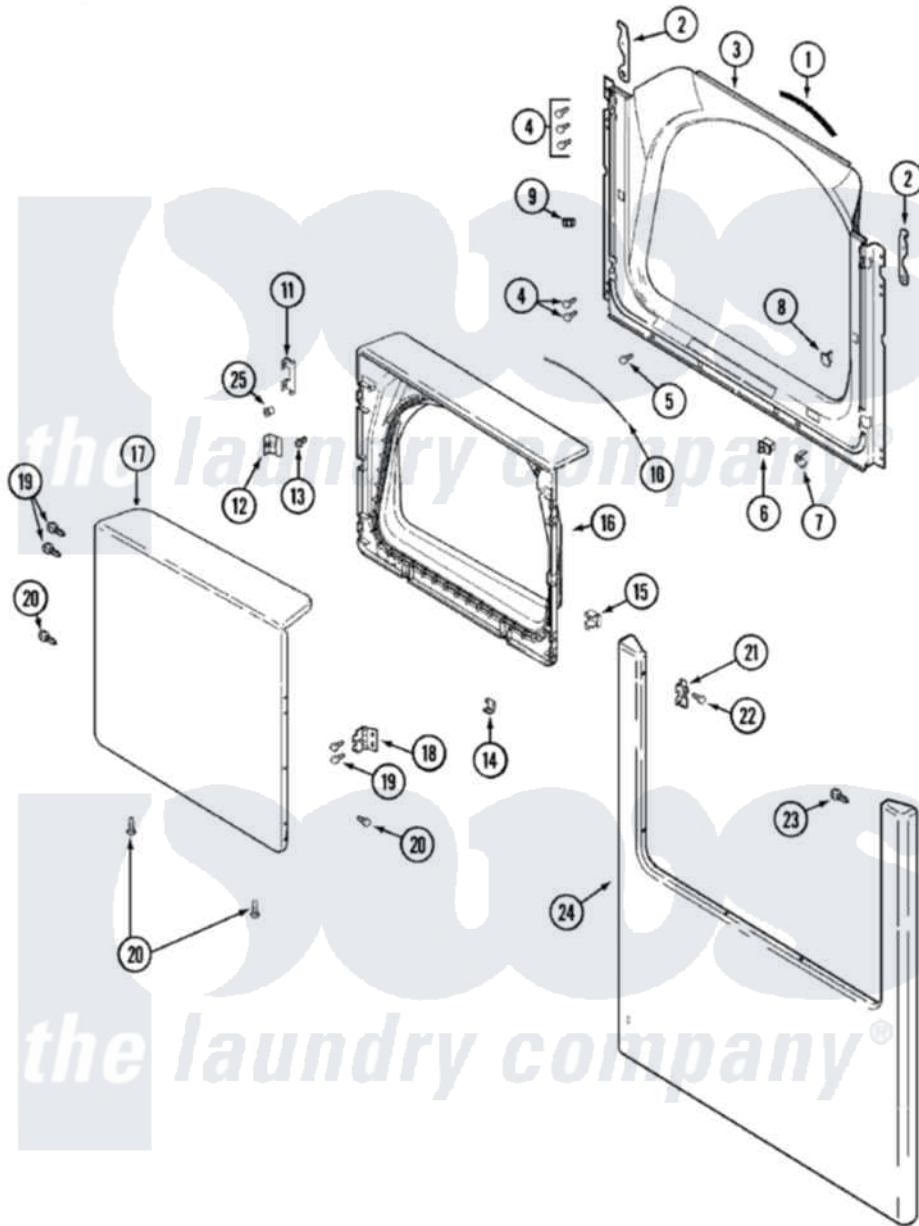

# Maytag MDG9316AWW 06 - DOOR

Maytag [Residential Maytag MDG9316AWW Dryer Parts](#) Parts Diagram 06 - DOOR  
 Click on the part number to view part

Item	Original Part Number	Replaced By	Status	Part Description
1	<a href="#">33001767</a>			Seal, Shroud
2	22002247	<a href="#">33002597</a>		Hook, Security
3	<a href="#">33001900</a>			Shroud
4	<a href="#">22001995</a>			Screw Note: Screw, Tumbler Front And Shroud
5	<a href="#">33001768</a>			Screw, Shroud Note: Screw, Shroud And Outlet Duct
6	33001508	<a href="#">W10169313</a>		Switch-Dor
7	<a href="#">33001760</a>			Bracket, Hinge
8	33001174	<a href="#">LA-1003</a>		Door Catch Kit
9	33001791	<a href="#">306436</a>		Door Latch Kit--W
"	Y304578	<a href="#">LA-1003</a>		Door Catch Kit
10	<a href="#">33002094</a>			Seal, Door
11	<a href="#">22002038</a>			Clip, Door
12	<a href="#">33001793</a>			Bracket, Strike
13	<a href="#">33001761</a>			Strike, Door
14	<a href="#">22002039</a>			Clip, Door

15	<a href="#">33001763</a>		Plug, Inner Door
16	<a href="#">33001899</a>		Door, Inner
"	<a href="#">22002063</a>		Screw No.8-18AB Wafer Head
"	<a href="#">22002039</a>		Clip, Door
17	<a href="#">22001817</a>		Sheet, Sound Damper
"	<a href="#">33001904</a>		Door, Outer
18	<a href="#">33001759</a>		Hinge, Door
19	22002062	<a href="#">98006631</a>	Screw
20	<a href="#">22002063</a>		Screw No.8-18AB Wafer Head
21	<a href="#">33001764</a>		Cover, Hinge Hole
22	<a href="#">33001787</a>		Screw, Hinge Note: Screw, Hinge Hole Cover
23	<a href="#">22002012</a>		Screw, Hinge Note: Screw, Hinge Bracket
24	<a href="#">33001901</a>		Panel, Front
25	<a href="#">33001771</a>		Bushing, Inner Door