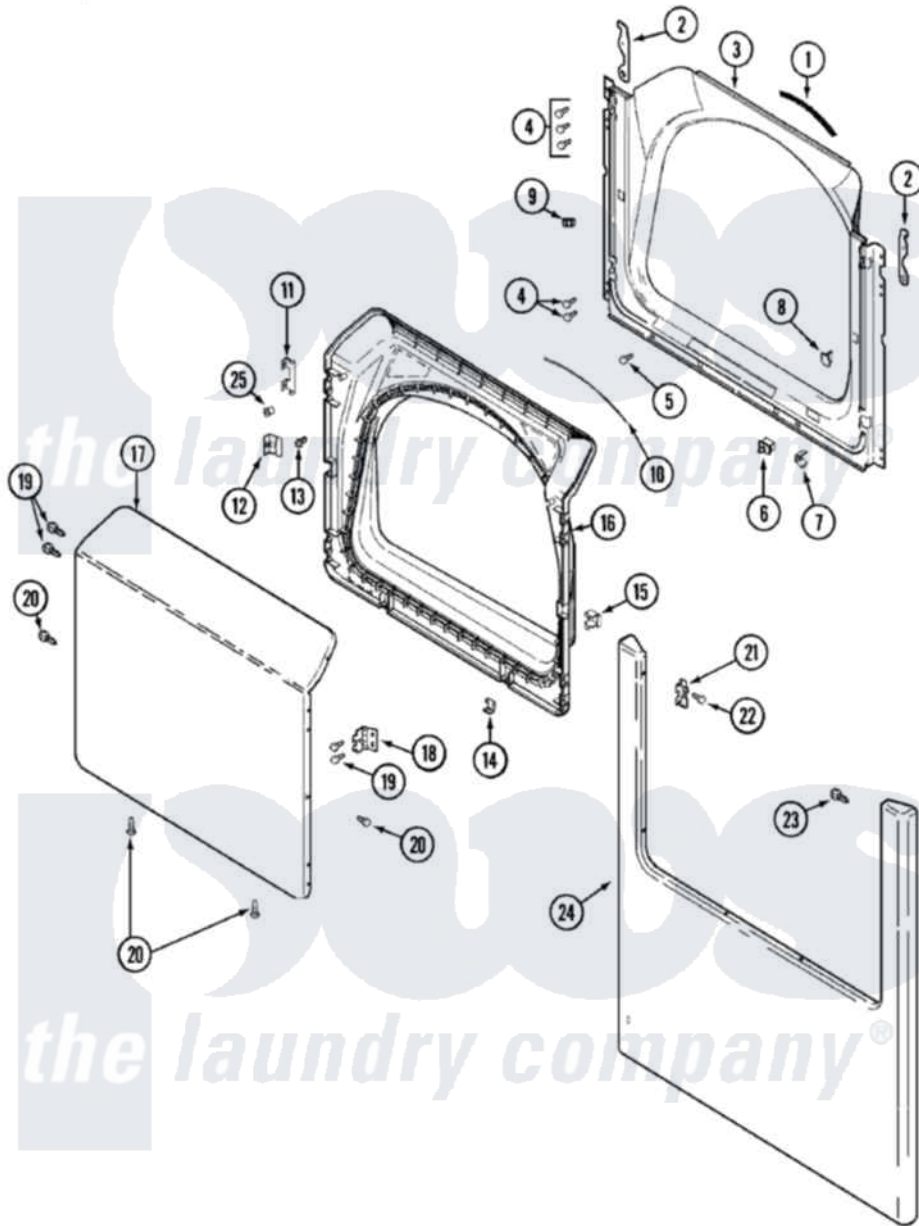

Maytag MDG9316AWW 07 - DOOR (MDE/MDG9316AWQ/AYQ/AXW)

Maytag Residential Maytag MDG9316AWW Dryer Parts Parts Diagram 07 - DOOR (MDE/MDG9316AWQ/AYQ/AXW)
 Click on the part number to view part

Item	Original Part Number	Replaced By	Status	Part Description
2	22002247	33002597		Hook, Security
4	22001995			Screw Note: Screw, Tumbler Front And Shroud
5	33001768			Screw, Shroud Note: Screw, Shroud And Outlet Duct
6	33001508	W10169313		Switch-Dor
7	33001760			Bracket, Hinge
8	33001174	LA-1003		Door Catch Kit
9	Y304578	LA-1003		Door Catch Kit
"	33001791	306436		Door Latch Kit--W
10	33002094			Seal, Door
11	22002038			Clip, Door
12	33001793			Bracket, Strike
13	33001761			Strike, Door
14	22002039			Clip, Door
15	33001763			Plug, Inner Door
17	22001817			Sheet, Sound Damper

18	33001759		Hinge, Door
19	22002062	98006631	Screw
22	33001787		Screw, Hinge Note: Screw, Hinge Hole Cover
23	22002012		Screw, Hinge Note: Screw, Hinge Bracket
25	33001771		Bushing, Inner Door