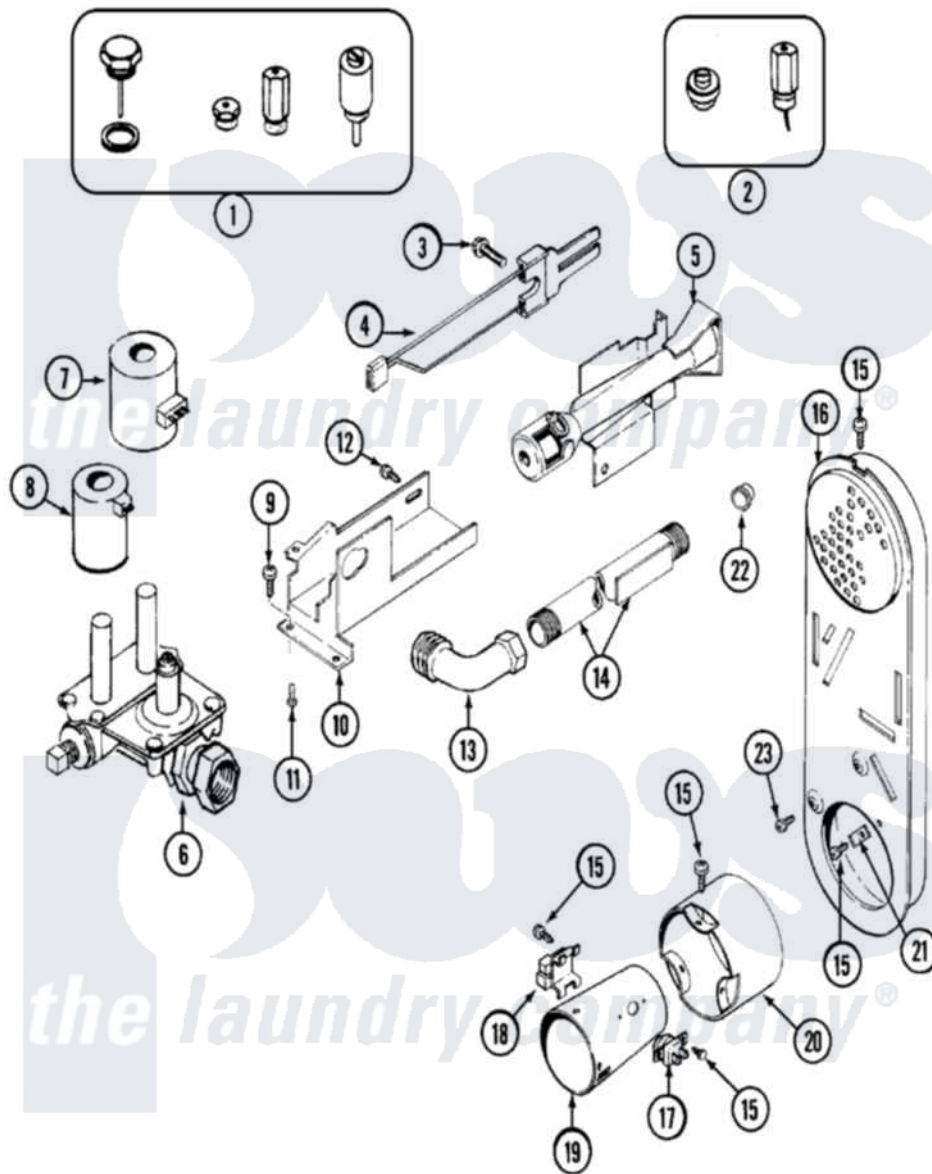

Maytag MDG9316AWW 08 - GAS VALVE

Maytag Residential Maytag MDG9316AWW Dryer Parts Parts Diagram 08 - GAS VALVE
 Click on the part number to view part

Item	Original Part Number	Replaced By	Status	Part Description
1	Y306195	MAL9000AXX		LP Gas Con
2	306204	33002924		Gas Conv K
3	304971			Screw Note: Screw, Igniter
4	304970	4391996		Ignitor
5	33001247	33002793		Burner Assembly
6	306176			Valve, Gas
7	306106			Coil, Holding And Booster--W
8	306105	694540		Coil, 60 Hz
9	Y313561			Screw---NA
10	33001834		Not Available	BRACKET, GAS VALVE---NA
11	314568	Y313559		Screw
"	314082	90767		Screw, 8A X 3/8 HeX Washer Head Tapping
12	Y310632	1163839		Screw
13	33001842	3406051		Elbow Union Assembly
14	33001735			Pipe And Bracket Assembly Series 18 Not Needed Use

15	211294	90767		Vavle Screw, 8A X 3/8 HeX Washer Head Tapping
16	33002765		Not Available	INLET DUCT ASSEMBLY (GAS)
"	33001810		Not Available	DUCT ASSY., INLET (GAS) NOTE: INLET DUCT ASSEMBLY
17	303395			Thermostat, Hi-Limit
18	Y303377	338906		Radiant, Sensor
19	33001835			Cone Assembly, Combustion
"	22001996	3370225		Screw
20	Y303841			Cone, Extension
21	Y312890			Retainer, Heater Chamber
"	22001996	3370225		Screw
22	33001693			Cap, Gas Pipe
23	22001996	3370225		Screw