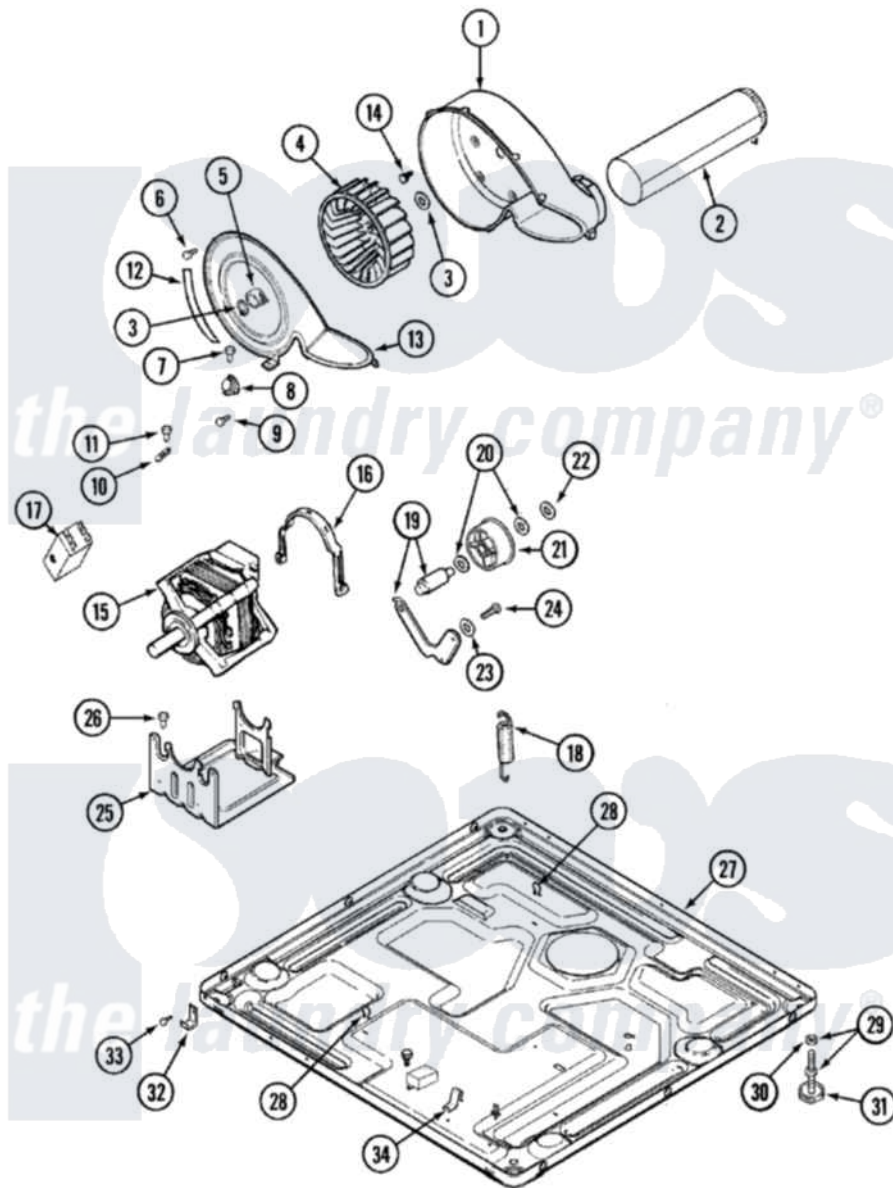

# Maytag MDG9316AWW 10 - MOTOR DRIVE

Maytag [Residential Maytag MDG9316AWW Dryer Parts](#) Parts Diagram 10 - MOTOR DRIVE  
 Click on the part number to view part

Item	Original Part Number	Replaced By	Status	Part Description
1	<a href="#">33001789</a>			Housing, Blower
2	<a href="#">22001995</a>			Screw Note: Screw, Tumbler Front And Shroud
"	<a href="#">33001800</a>			Duct Assembly, Exhaust
3	410233	<a href="#">9703438</a>		Ring-Retrn
4	<a href="#">33002797</a>			Wheel, Blower
"	<a href="#">33001790</a>			Wheel, Blower
5	<a href="#">312967</a>			Clamp, Blower Housing
6	33001855	<a href="#">33002917</a>		Screw, No.10-16
7	<a href="#">Y313561</a>			Screw----NA
8	<a href="#">307250</a>			Thermostat, Multi-Temp
9	22001996	<a href="#">3370225</a>		Screw
10	<a href="#">33001762</a>			Fuse, Thermal
11	314848	<a href="#">W10116760</a>		Screw
12	33001772		Not Available	SEAL, BLOWER COVER
13	<a href="#">33001873</a>			Cover, Blower Housing----NA
14	314818	<a href="#">1163839</a>		Screw