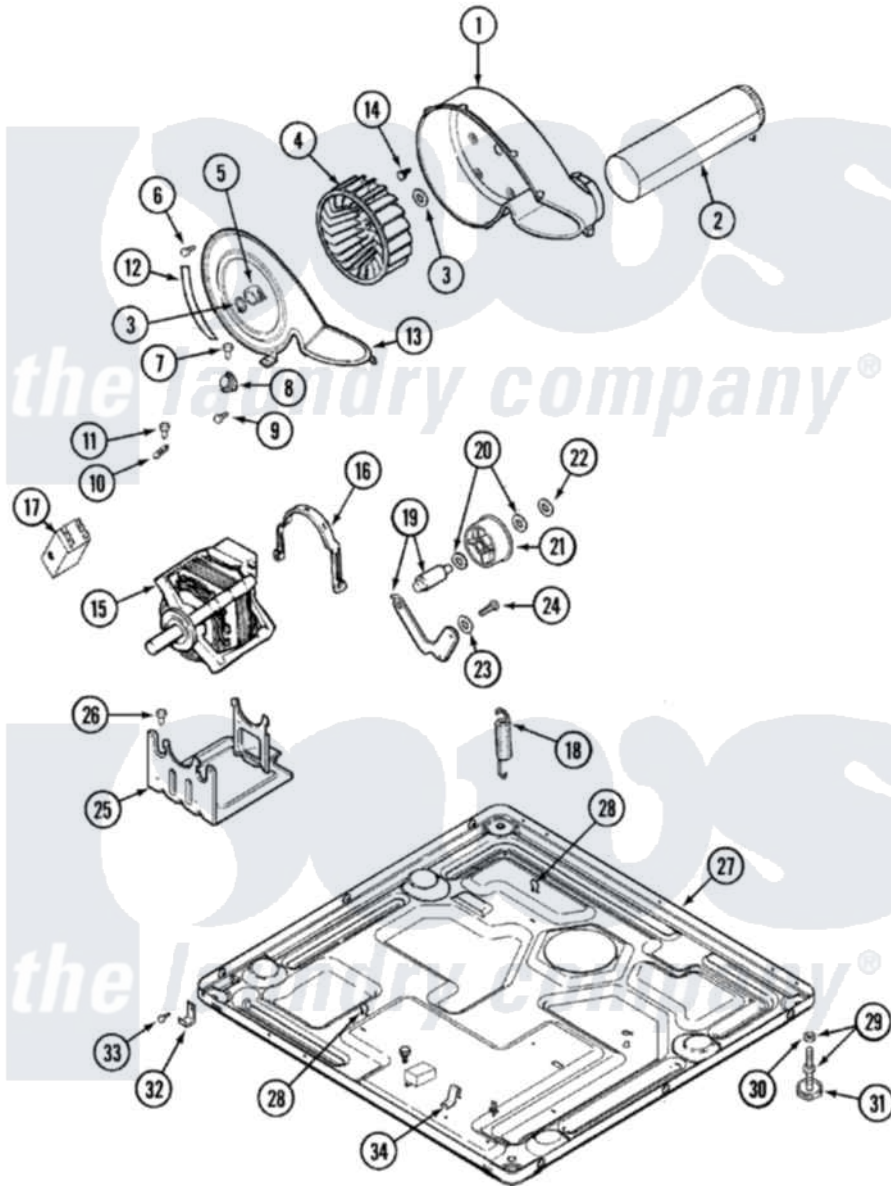

**Maytag MDG9316AWW 11 - MOTOR DRIVE
(MDE/MDG9316AWQ/AYQ/AXW)**

Maytag [Residential Maytag MDG9316AWW Dryer Parts](#) Parts Diagram 11 - MOTOR DRIVE
(MDE/MDG9316AWQ/AYQ/AXW)
Click on the part number to view part

Item	Original Part Number	Replaced By	Status	Part Description
2	33001800			Duct Assembly, Exhaust
"	22001995			Screw Note: Screw, Tumbler Front And Shroud
3	410233	9703438		Ring-Retrn
4	33001790			Wheel, Blower
5	312967			Clamp, Blower Housing
6	33001855	33002917		Screw, No.10-16
7	Y313561			Screw----NA
9	22001996	3370225		Screw
10	33001762			Fuse, Thermal
11	314848	W10116760		Screw
12	33001772		Not Available	SEAL, BLOWER COVER
13	33001873			Cover, Blower Housing----NA
14	314818	1163839		Screw
15	33002478			Motor

"	33002795		Motor, Drive 60Hz
"	33002237	33002478	Motor
16	Y015825		Clip, Motor To Motor Support
17	33001854	33002478	Motor
18	33001754	33002459	Assembly, Spring And Plug
"	33002157		Grommet
19	33001840	6-3705180	Idler Arm
20	Y312527		Washer, Idler Shaft
21	33001783	6-3700340	Bearing- I
22	312958	354987	Ring, Retaining
23	315772		Sleeve, Idler Arm
24	Y014874		Screw, Idler Arm And Sleeve
25	33001752	33002817	Motor Support, Offset
26	Y313561		Screw---NA
27	33001845	Not Available	BASE
"	33002465	Not Available	BASE, (LWR)---NA
28	410490		Spring, Retainer Wire Harness
29	Y305086		Adjustable Leg And Nut
30	Y052740	62739	Nut, Lock
31	Y314137		Foot, Rubber
32	22002239		Clip, Front Panel
33	Y310632	1163839	Screw
34	22002244		Clip, Grounding